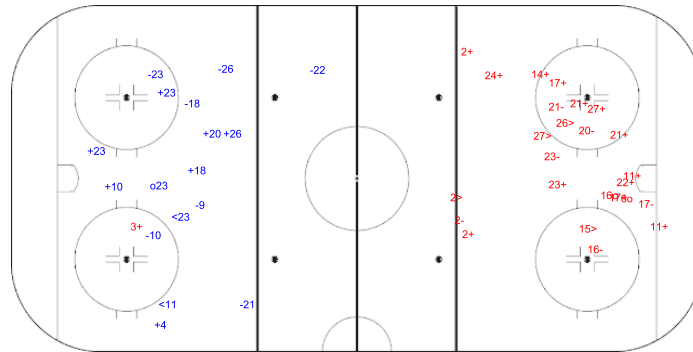

SHOT CHART SUI - CAN

Shots by CAN

Goals (o): 1 SSG (+): 6
SSP (<): 10 SPG (-): 1

GK 29 of SUI

SUI Period: 1 CAN

Shots by SUI

Goals (o): 0 SSG (+): 4
SSP (>): 3 SPG (-): 6

GK 31 of CAN

Shots by SUI

Goals (o): 1 SSG (+): 7
SSP (<): 2 SPG (-): 7

GK 31 of CAN

CAN Period: 2 SUI

Shots by CAN

Goals (o): 2 SSG (+): 14
SSP (>): 4 SPG (-): 6

GK 29 of SUI

Legend:							
GK	Goalkeeper	SPG	Shots past goal	SSG	Shots saved by goalkeeper	SSP	Shots saved by player