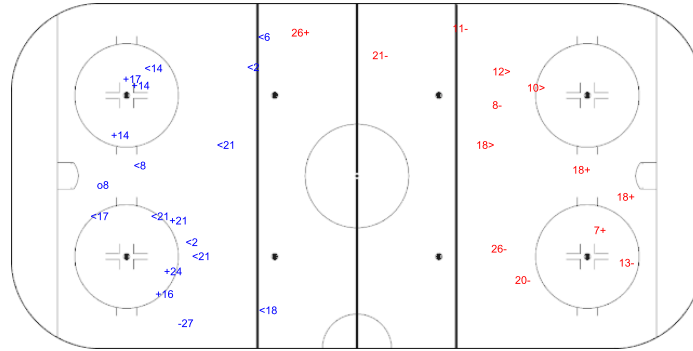

SHOT CHART SUI - CAN

Shots by CAN

Goals (o): 1 SSG (+): 6
SSP (<): 10 SPG (-): 1

GK 29 of SUI

SUI Period: 1 CAN

Shots by SUI

Goals (o): 0 SSG (+): 4
SSP (>): 3 SPG (-): 6

GK 31 of CAN