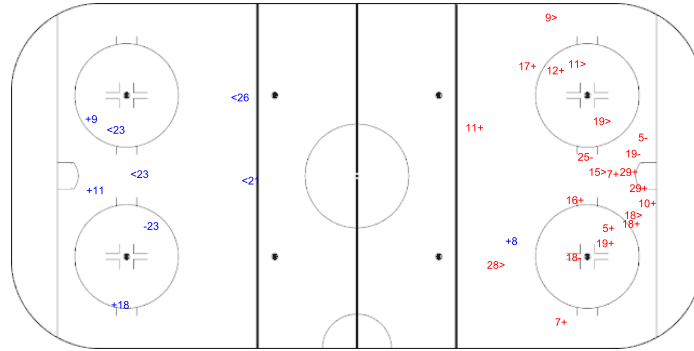

SHOT CHART
CZE - SUI

Shots by SUI

Goals (o): 0 SSG (+): 4
SSP (<): 4 SPG (-): 1

GK 2 of CZE

Period: 1

Shots by CZE

Goals (o): 0 SSG (+): 12
SSP (>): 6 SPG (-): 4

GK 30 of SUI