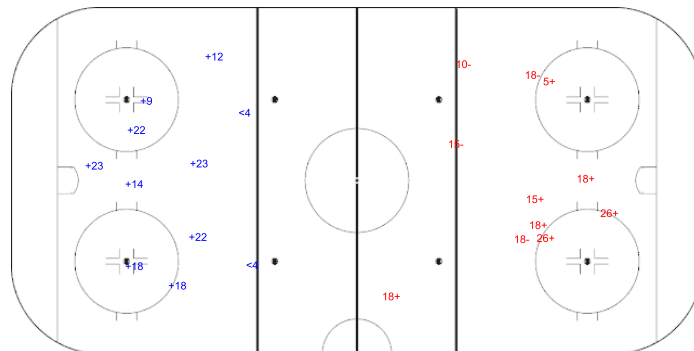

Shots by SUI

Goals (o): 1   SSG (+): 13
SSP (>): 7   SPG (-): 3

GK 2 of CZE

Shots by SUI

Goals (o): 0   SSG (+): 9
SSP (<): 2   SPG (-): 0

GK 2 of CZE

Period: 3