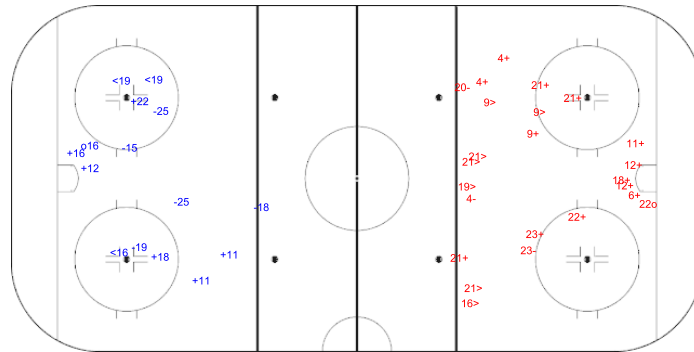

Shots by CZE

Goals (o): 1 SSG (+): 6
SSP (<): 3 SPG (-): 5

GK 30 of SUI

Period: 2

Shots by SUI

Goals (o): 1 SSG (+): 13
SSP (>): 7 SPG (-): 3

GK 2 of CZE

Shots by SUI