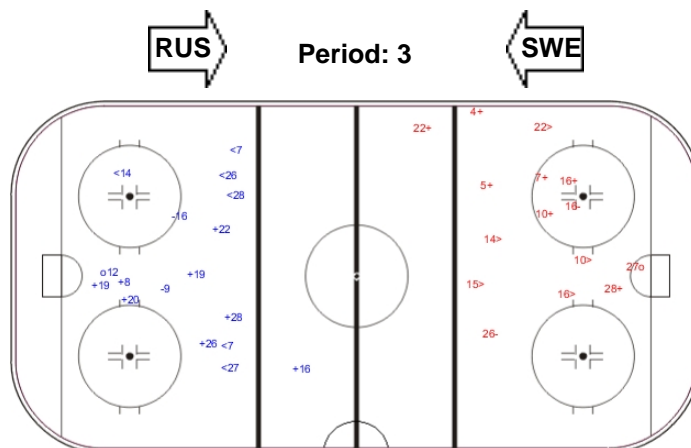

Shots by RUS

Goals (o): 2    SSG (+): 12  
SSP (>): 5    SPG (-): 6

Shots by SWE

Goals (o): 0    SSG (+): 14  
SSP (>): 6    SPG (-): 4

Shots by RUS

Goals (o): 1    SSG (+): 7  
SSP (>): 5    SPG (-): 2

WORLD JUNIOR  
CHAMPIONSHIP  
UNITED STATES  
Buffalo

KEY BANK CENTER

SUN 31 DEC 2017  
START TIME 20:00

IIHF ICE HOCKEY U20 WORLD CHAMPIONSHIP

PRELIMINARY ROUND - GROUP B, GAME 20

ICE HOCKEY

Shots by SWE

Goals (o): 0

SSG (+): 7