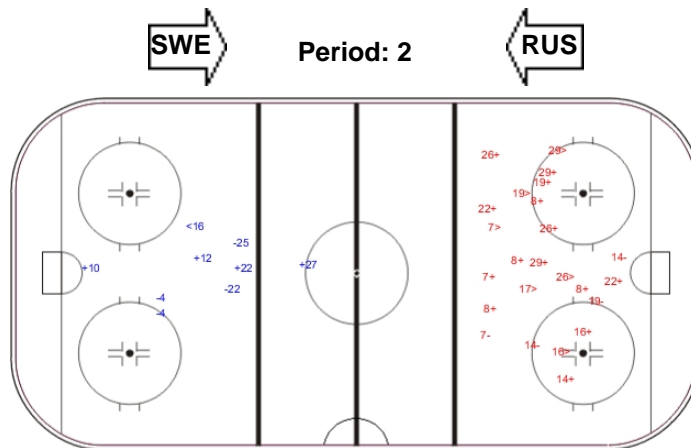

Shots by RUS

Goals (o): 2    SSG (+): 12  
SSP (>): 5    SPG (-): 6

Shots by SWE

Goals (o): 0    SSG (+): 14  
SSP (>): 6    SPG (-): 4

Shots by RUS

Goals (o): 1    SSG (+): 7  
SSP (>): 5    SPG (-): 2

WORLD JUNIOR  
CHAMPIONSHIP  
UNITED STATES  
Buffalo

KEY BANK CENTER

SUN 31 DEC 2017  
START TIME 20:00

IIHF ICE HOCKEY U20 WORLD CHAMPIONSHIP

PRELIMINARY ROUND - GROUP B, GAME 20

ICE HOCKEY

Shots by SWE

Goals (o): 0

SSG (+): 7