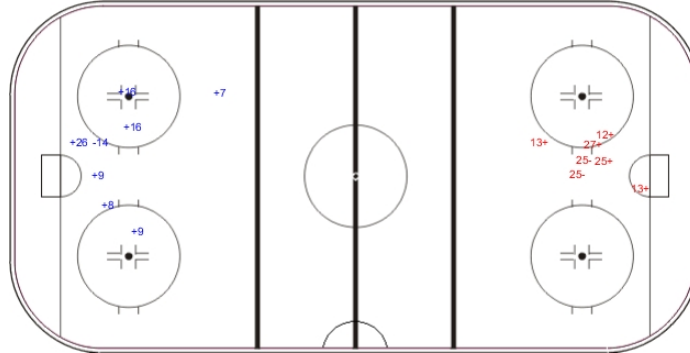

WORLD JUNIOR
CHAMPIONSHIP
UNITED STATES
Buffalo

KEY BANK CENTER

SUN 31 DEC 2017
START TIME 20:00

IIHF ICE HOCKEY U20 WORLD CHAMPIONSHIP

PRELIMINARY ROUND - GROUP B, GAME 20

ICE HOCKEY

Shots by SWE

Goals (o): 0

SSG (+): 7

SSP (<): 0

SPG (-): 1

GK 30 of RUS

Overtime

Shots by RUS

Goals (o): 0

SSG (+): 5

SSP (>): 0

SPG (-): 2

GK 30 of SWE

LEGEND

GK Goalkeeper

SPG Shots past goal

SSG Shots saved by goalkeeper

SSP Shots saved by player