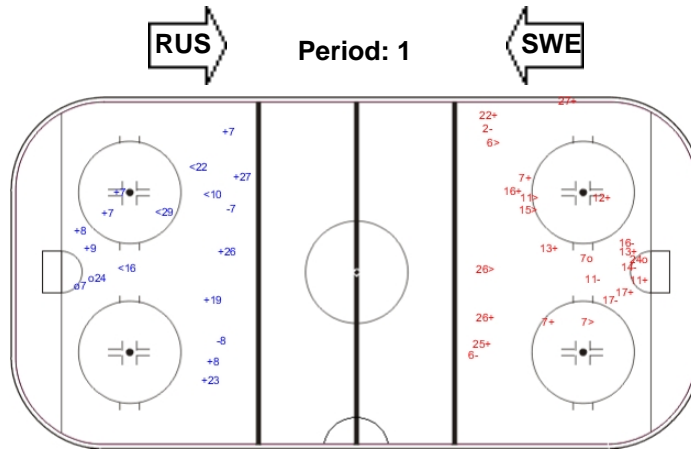

Shots by RUS

Goals (o): 2    SSG (+): 12  
SSP (>): 5    SPG (-): 6

Shots by SWE

Goals (o): 0    SSG (+): 14  
SSP (>): 6    SPG (-): 4

Shots by RUS

Goals (o): 1    SSG (+): 7  
SSP (>): 5    SPG (-): 2

WORLD JUNIOR  
CHAMPIONSHIP  
UNITED STATES  
Buffalo

KEY BANK CENTER

SUN 31 DEC 2017  
START TIME 20:00

IIHF ICE HOCKEY U20 WORLD CHAMPIONSHIP

PRELIMINARY ROUND - GROUP B, GAME 20

ICE HOCKEY

Shots by SWE

Goals (o): 0

SSG (+): 7