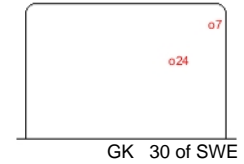

Shots by RUS

Goals (o): 2   SSG (+): 12
SSP (>): 5   SPG (-): 6