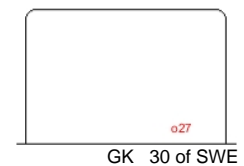

Shots by RUS

Goals (o): 2    SSG (+): 12  
SSP (>): 5    SPG (-): 6

Shots by SWE

Goals (o): 0    SSG (+): 14  
SSP (>): 6    SPG (-): 4

Shots by RUS

Goals (o): 1    SSG (+): 7  
SSP (>): 5    SPG (-): 2

WORLD JUNIOR  
CHAMPIONSHIP  
UNITED STATES  
Buffalo