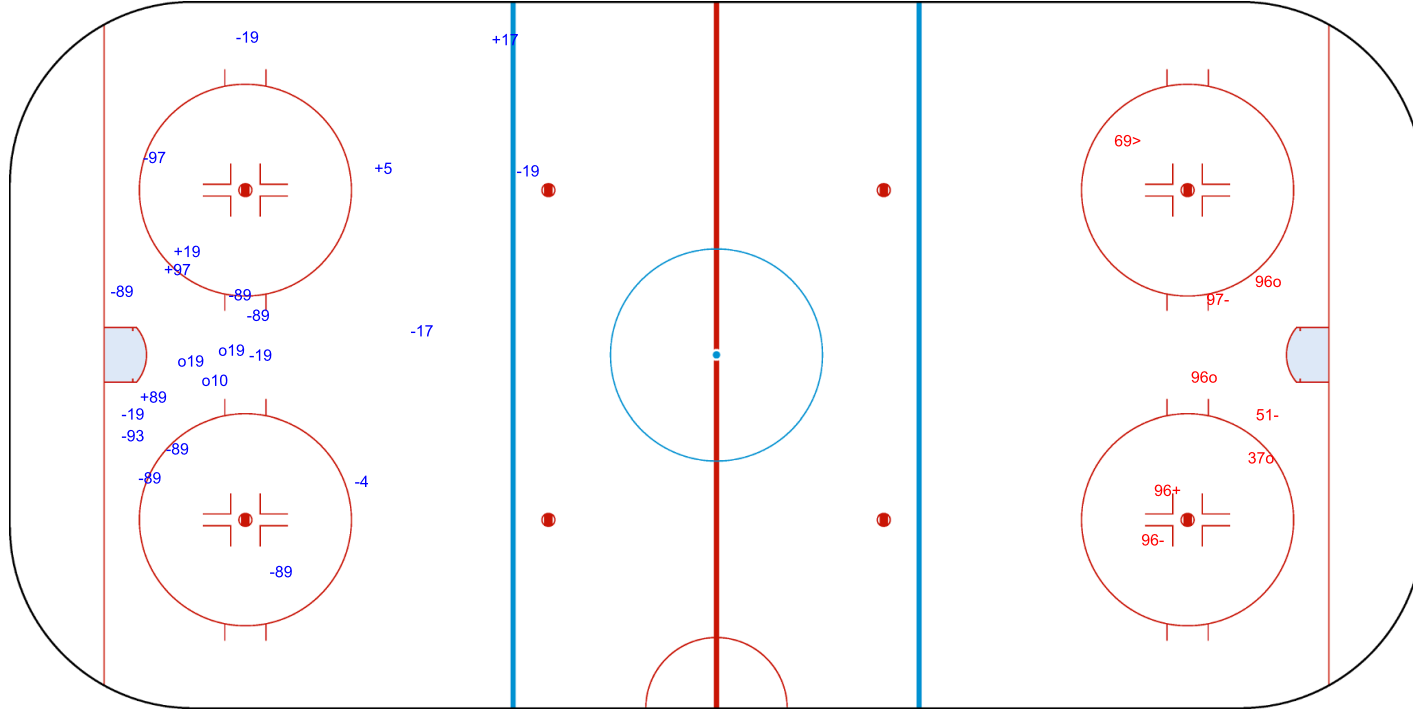

GK 21 of INA

INA → 3rd Period ← KUW

Shots by INA

Goals (o): 3 SSG (+): 1
SSP (>): 1 SPG (-): 3

GK 44 of KUW

Legend:	
GK	Goalkeeper
SPG	Shots past goal
SSG	Shots saved by goalkeeper
SSP	Shots saved by player