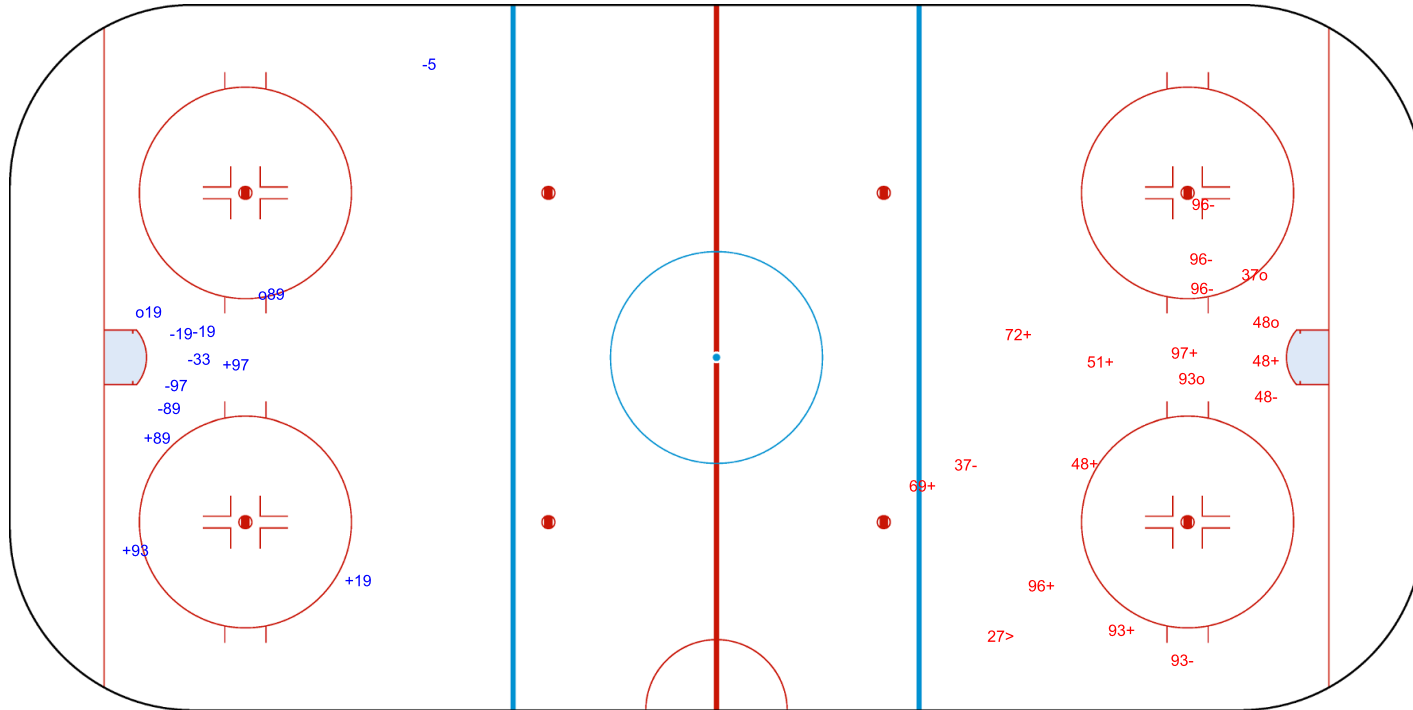

SHOT CHART
KUW - INA

Shots by KUW
Goals (o): 2
SSP (<): 0

SSG (+): 4
SPG (-): 6

GK 21 of INA

1st Period

Shots by INA
Goals (o): 3
SSP (>): 1

SSG (+): 8
SPG (-): 6

GK 44 of KUW

Shots by INA
Goals (o): 1 SSG (+): 12
SSP (<): 1 SPG (-): 5

GK 44 of KUW

KUW → **2nd Period** ← **INA**

Shots by KUW
Goals (o): 3 SSG (+): 6
SSP (>): 0 SPG (-): 5

GK 21 of INA

Shots by KUW

Goals (o): 3 SSG (+): 5
SSP (<): 0 SPG (-): 14