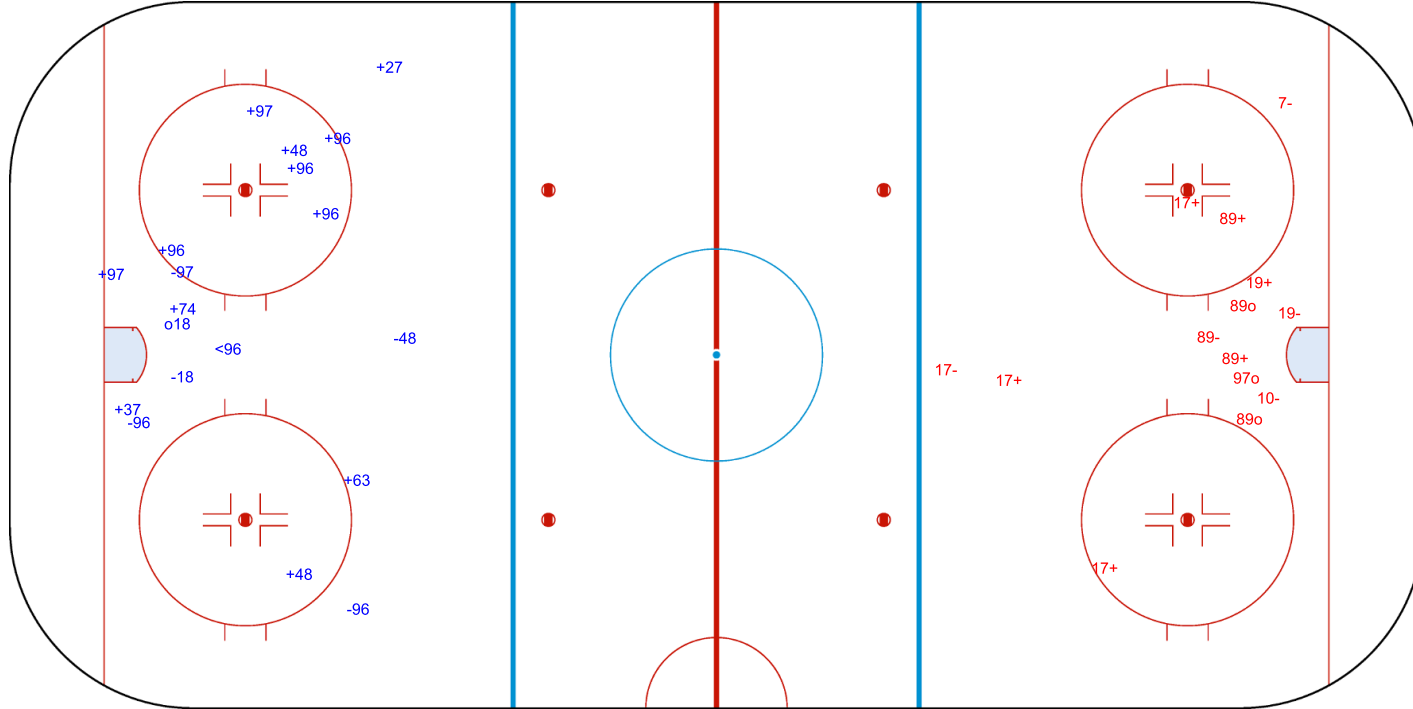

SHOT CHART
KUW - INA

Shots by KUW
Goals (o): 2
SSP (<): 0

SSG (+): 4
SPG (-): 6

GK 21 of INA

1st Period

Shots by INA
Goals (o): 3
SSP (>): 1

SSG (+): 8
SPG (-): 6

GK 44 of KUW

Shots by INA
Goals (o): 1 SSG (+): 12
SSP (<): 1 SPG (-): 5

GK 44 of KUW

KUW → **2nd Period** ← **INA**

Shots by KUW
Goals (o): 3 SSG (+): 6
SSP (>): 0 SPG (-): 5

GK 21 of INA

Shots by KUW

Goals (o): 3 SSG (+): 5
SSP (<): 0 SPG (-): 14