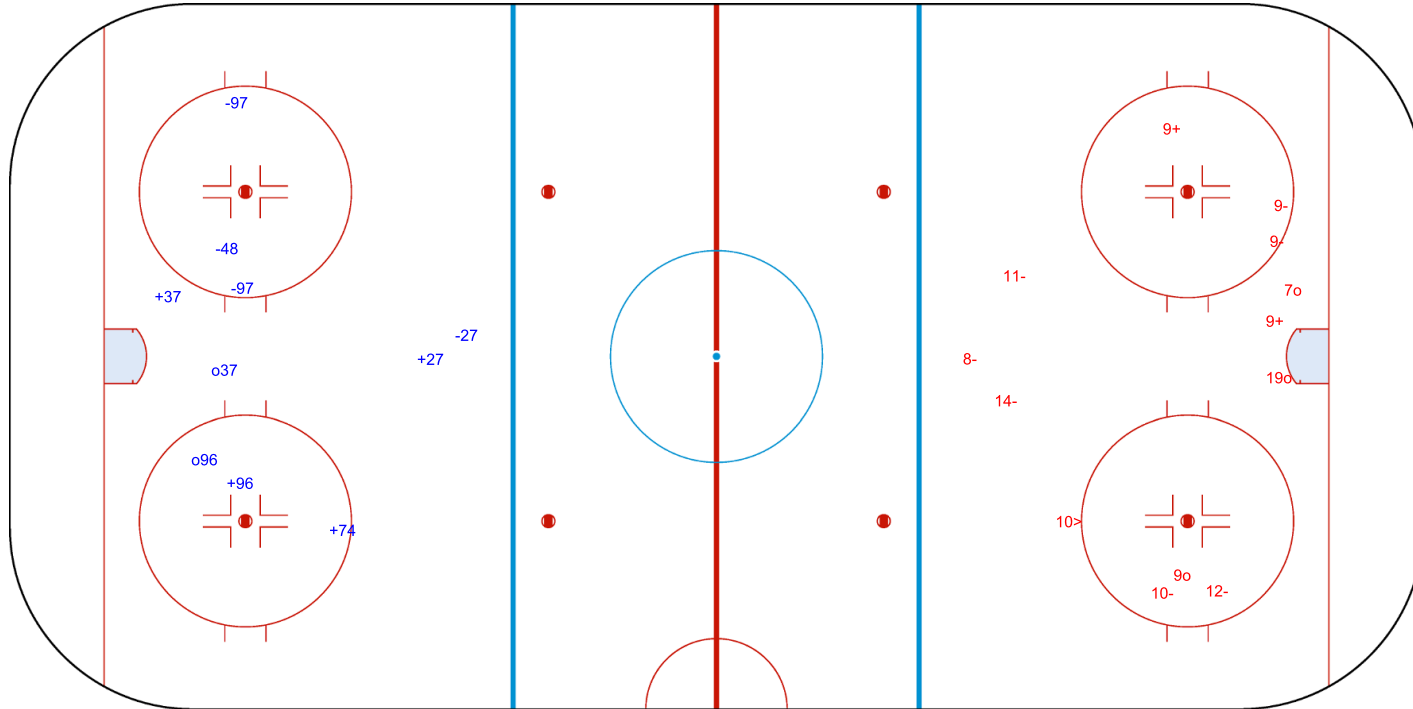

SHOT CHART
INA - MAS

Shots by INA
Goals (o): 2
SSP (<): 0
SSG (+): 4
SPG (-): 4

GK 20 of MAS

MAS → 1st Period ← INA

Shots by MAS
Goals (o): 3
SSP (>): 1
SSG (+): 2
SPG (-): 7

GK 21 of INA

Shots by MAS

Goals (o): 2 SSG (+): 5
SSP (<): 0 SPG (-): 5

GK 21 of INA

INA → 2nd Period ← MAS

Shots by INA

Goals (o): 0 SSG (+): 3
SSP (>): 2 SPG (-): 3

GK 20 of MAS

Shots by INA
Goals (o): 1
SSP (<): 0
SSG (+): 0
SPG (-): 0

GK 20 of MAS

MAS → Overtime ← INA