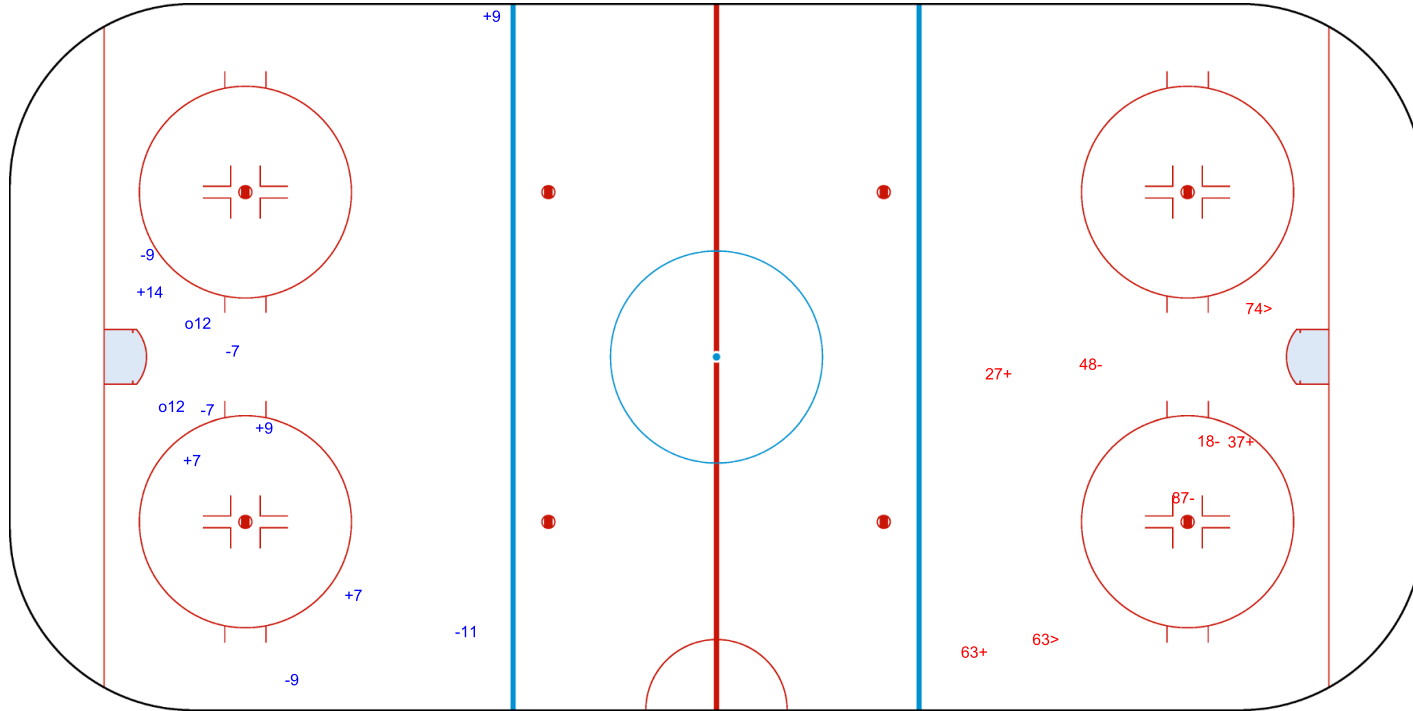

SHOT CHART
INA - MAS

Shots by INA
Goals (o): 2
SSP (<): 0
SSG (+): 4
SPG (-): 4

GK 20 of MAS

MAS → 1st Period ← INA

Shots by MAS
Goals (o): 3
SSP (>): 1
SSG (+): 2
SPG (-): 7

GK 21 of INA

Shots by MAS

Goals (o): 2 SSG (+): 5
SSP (<): 0 SPG (-): 5

GK 21 of INA

INA → 2nd Period ← MAS

Shots by INA

Goals (o): 0 SSG (+): 3
SSP (>): 2 SPG (-): 3

GK 20 of MAS

Shots by INA
Goals (o): 1
SSP (<): 0
SSG (+): 0
SPG (-): 0

GK 20 of MAS

MAS → Overtime ← INA

Shots by MAS
Goals (o): 0
SSP (>): 1
SSG (+): 0
SPG (-): 0

GK 21 of INA

Legend:	GK Goalkeeper	SPG Shots past goal	SSG Shots saved by goalkeeper	SSP Shots saved by player
----------------	----------------------	----------------------------	--------------------------------------	----------------------------------