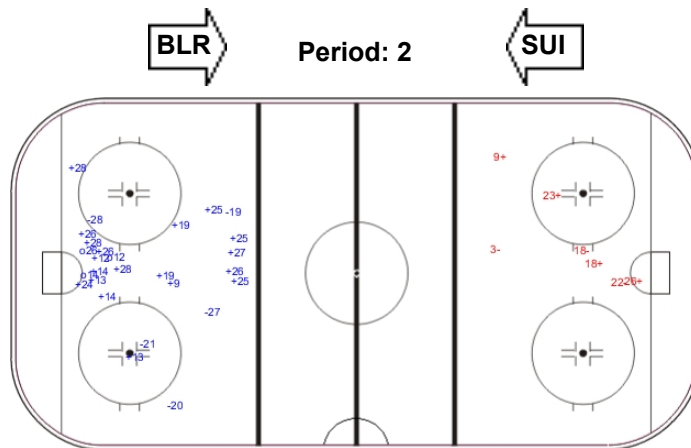

SHOT CHART

BLR - SUI

Shots by BLR

Goals (o): 2   SSG (+): 8
SSP (<): 0   SPG (-): 2

GK 30 of SUI

Shots by SUI

Goals (o): 3   SSG (+): 19
SSP (<): 0   SPG (-): 5

GK 25 of BLR

Shots by BLR

Goals (o): 0   SSG (+): 9
SSP (<): 0   SPG (-): 3

GK 30 of SUI

Shots by SUI

Goals (o): 3   SSG (+): 11
SSP (>): 0   SPG (-): 5

GK 25 of BLR

Shots by BLR

Goals (o): 0   SSG (+): 4
SSP (>): 0   SPG (-): 3

GK 30 of SUI

Shots by SUI

Goals (o): 0   SSG (+): 8
SSP (>): 0   SPG (-): 3

GK 25 of BLR

LEGEND

GK Goalkeeper   **SPG** Shots past goal   **SSG** Shots saved by goalkeeper   **SSP** Shots saved by player