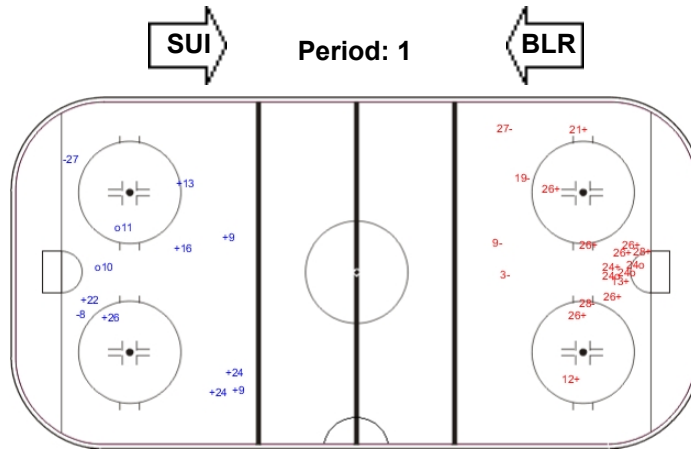

SHOT CHART

BLR - SUI

Shots by BLR

Goals (o): 2   SSG (+): 8
SSP (<): 0   SPG (-): 2

GK 30 of SUI

Shots by SUI

Goals (o): 3   SSG (+): 19
SSP (<): 0   SPG (-): 5

GK 25 of BLR

Shots by BLR

Goals (o): 0   SSG (+): 9
SSP (<): 0   SPG (-): 3

GK 30 of SUI

Shots by SUI

Goals (o): 3   SSG (+): 11
SSP (>): 0   SPG (-): 5

GK 25 of BLR

Shots by BLR

Goals (o): 0   SSG (+): 4
SSP (>): 0   SPG (-): 3

GK 30 of SUI

Shots by SUI

Goals (o): 0   SSG (+): 8
SSP (>): 0   SPG (-): 3

GK 25 of BLR

LEGEND

GK Goalkeeper   **SPG** Shots past goal   **SSG** Shots saved by goalkeeper   **SSP** Shots saved by player