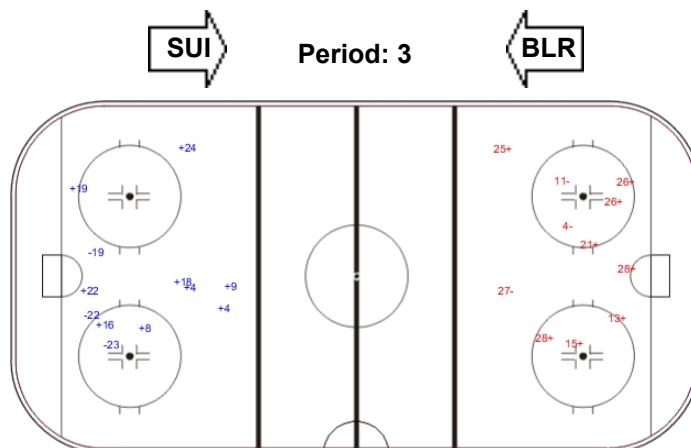

SHOT CHART

BLR - SUI

Shots by BLR

Goals (o): 2   SSG (+): 8
SSP (<): 0   SPG (-): 2

GK 30 of SUI

Shots by SUI

Goals (o): 3   SSG (+): 19
SSP (<): 0   SPG (-): 5

GK 25 of BLR

Shots by BLR

Goals (o): 0   SSG (+): 9
SSP (<): 0   SPG (-): 3

GK 30 of SUI

Shots by SUI

Goals (o): 3   SSG (+): 11
SSP (>): 0   SPG (-): 5

GK 25 of BLR

Shots by BLR

Goals (o): 0   SSG (+): 4
SSP (>): 0   SPG (-): 3

GK 30 of SUI

Shots by SUI

Goals (o): 0   SSG (+): 8
SSP (>): 0   SPG (-): 3

GK 25 of BLR

LEGEND

GK Goalkeeper   **SPG** Shots past goal   **SSG** Shots saved by goalkeeper   **SSP** Shots saved by player