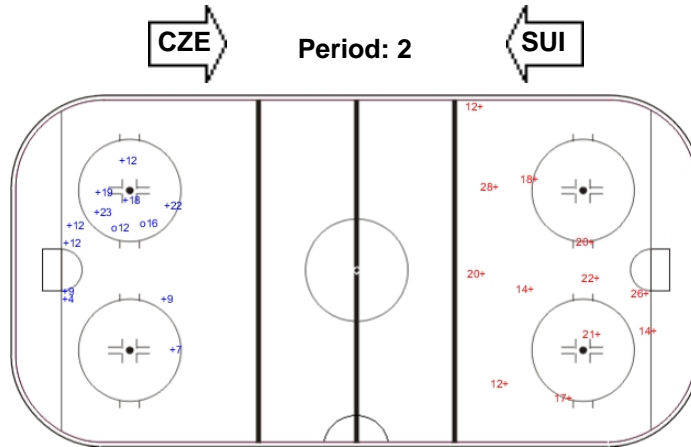

SHOT CHART

CZE - SUI

Shots by CZE

Goals (o): 0   SSG (+): 9
SSP (<): 0   SPG (-): 0

GK 30 of SUI

Shots by SUI

Goals (o): 2   SSG (+): 11
SSP (<): 0   SPG (-): 0

GK 2 of CZE

Shots by CZE

Goals (o): 3   SSG (+): 15
SSP (<): 0   SPG (-): 0

GK 30 of SUI

Shots by SUI

Goals (o): 0   SSG (+): 3
SSP (>): 0   SPG (-): 0

GK 2 of CZE

Shots by CZE

Goals (o): 0   SSG (+): 12
SSP (>): 0   SPG (-): 0

GK 30 of SUI

Shots by SUI

Goals (o): 1   SSG (+): 4
SSP (>): 0   SPG (-): 0

GK 2 of CZE