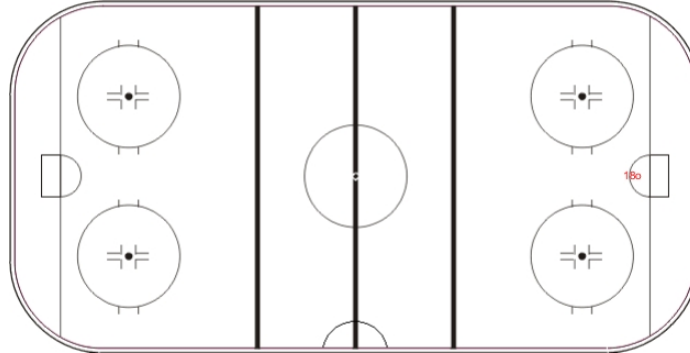

Shots by CZE

Goals (o): 0

SSG (+): 0

SSP (<): 0

SPG (-): 0

GK 30 of SUI

Overtime

Shots by SUI

Goals (o): 1

SSG (+): 0

SSP (>): 0

SPG (-): 0

GK 2 of CZE

LEGEND

GK Goalkeeper

SPG Shots past goal

SSG Shots saved by goalkeeper

SSP Shots saved by player