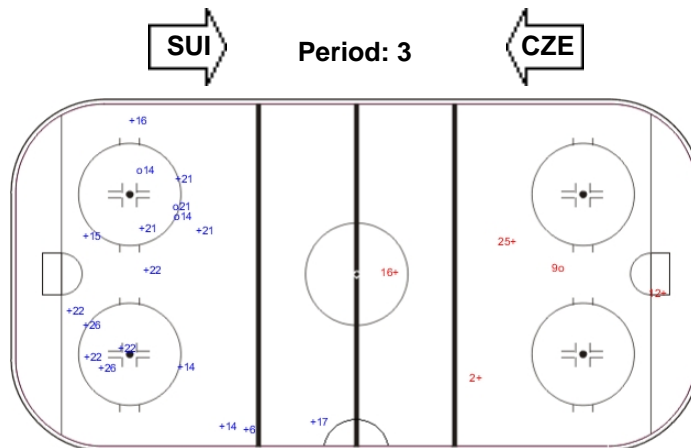

SHOT CHART

CZE - SUI

Shots by CZE

Goals (o): 0   SSG (+): 9
SSP (<): 0   SPG (-): 0

GK 30 of SUI

Shots by SUI

Goals (o): 2   SSG (+): 11
SSP (<): 0   SPG (-): 0

GK 2 of CZE

Shots by CZE

Goals (o): 3   SSG (+): 15
SSP (<): 0   SPG (-): 0

GK 30 of SUI

Shots by SUI

Goals (o): 0   SSG (+): 3
SSP (>): 0   SPG (-): 0

GK 2 of CZE

Shots by CZE

Goals (o): 0   SSG (+): 12
SSP (>): 0   SPG (-): 0

GK 30 of SUI

Shots by SUI

Goals (o): 1   SSG (+): 4
SSP (>): 0   SPG (-): 0

GK 2 of CZE