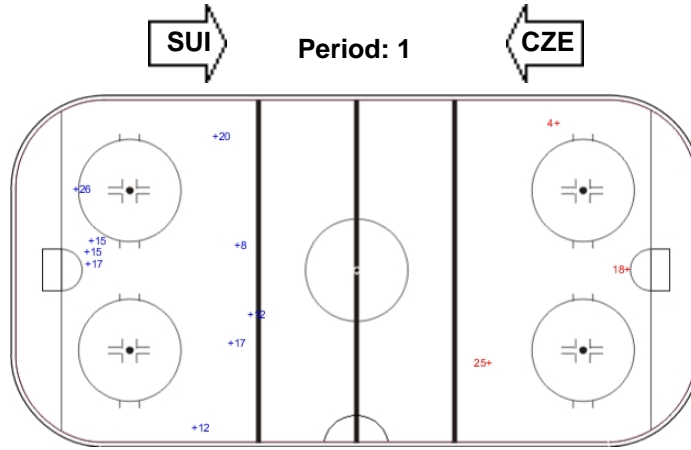

SHOT CHART

CZE - SUI

Shots by CZE

Goals (o): 0   SSG (+): 9
SSP (<): 0   SPG (-): 0

GK 30 of SUI

Shots by SUI

Goals (o): 2   SSG (+): 11
SSP (<): 0   SPG (-): 0

GK 2 of CZE

Shots by CZE

Goals (o): 3   SSG (+): 15
SSP (<): 0   SPG (-): 0

GK 30 of SUI

Shots by SUI

Goals (o): 0   SSG (+): 3
SSP (>): 0   SPG (-): 0

GK 2 of CZE

Shots by CZE

Goals (o): 0   SSG (+): 12
SSP (>): 0   SPG (-): 0

GK 30 of SUI

Shots by SUI

Goals (o): 1   SSG (+): 4
SSP (>): 0   SPG (-): 0

GK 2 of CZE