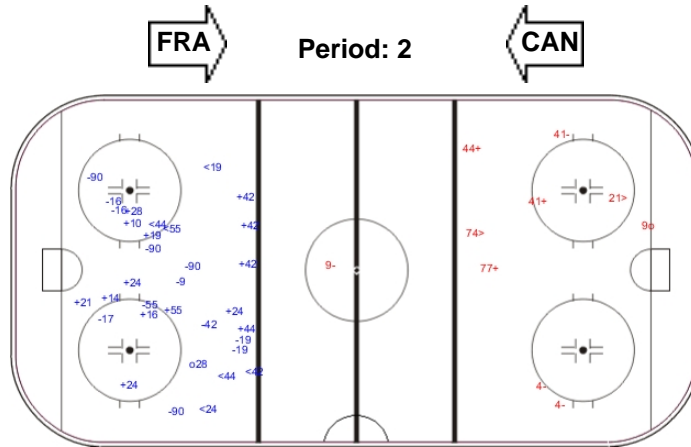

SHOT CHART

CAN - FRA

Shots by FRA

Goals (o): 1   SSG (+): 7
SSP (-): 2   SPG (-): 2

GK 30 of CAN

Shots by CAN

Goals (o): 1   SSG (+): 14
SSP (-): 6   SPG (-): 12

GK 49 of FRA

Shots by FRA

Goals (o): 0   SSG (+): 12
SSP (-): 6   SPG (-): 3

GK 30 of CAN

Shots by CAN

Goals (o): 1   SSG (+): 9
SSP (-): 2   SPG (-): 10

GK 49 of FRA

Shots by FRA

Goals (o): 1   SSG (+): 3
SSP (-): 2   SPG (-): 4

GK 30 of CAN

Shots by CAN

Goals (o): 1   SSG (+): 9
SSP (-): 6   SPG (-): 4

GK 49 of FRA

LEGEND							
GK	Goalkeeper	SPG	Shots past goal	SSG	Shots saved by goalkeeper	SSP	Shots saved by player