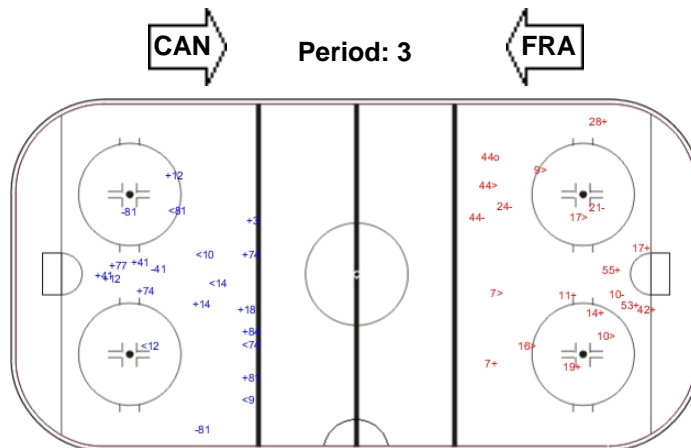

SHOT CHART

CAN - FRA

Shots by FRA

Goals (o): 1   SSG (+): 7
SSP (-): 2   SPG (-): 2

GK 30 of CAN

Shots by CAN

Goals (o): 1   SSG (+): 14
SSP (-): 6   SPG (-): 12

GK 49 of FRA

Shots by FRA

Goals (o): 0   SSG (+): 12
SSP (-): 6   SPG (-): 3

GK 30 of CAN

Shots by CAN

Goals (o): 1   SSG (+): 9
SSP (-): 2   SPG (-): 10

GK 49 of FRA

Shots by FRA

Goals (o): 1   SSG (+): 3
SSP (-): 2   SPG (-): 4

GK 30 of CAN

Shots by CAN

Goals (o): 1   SSG (+): 9
SSP (-): 6   SPG (-): 4

GK 49 of FRA

LEGEND							
GK	Goalkeeper	SPG	Shots past goal	SSG	Shots saved by goalkeeper	SSP	Shots saved by player