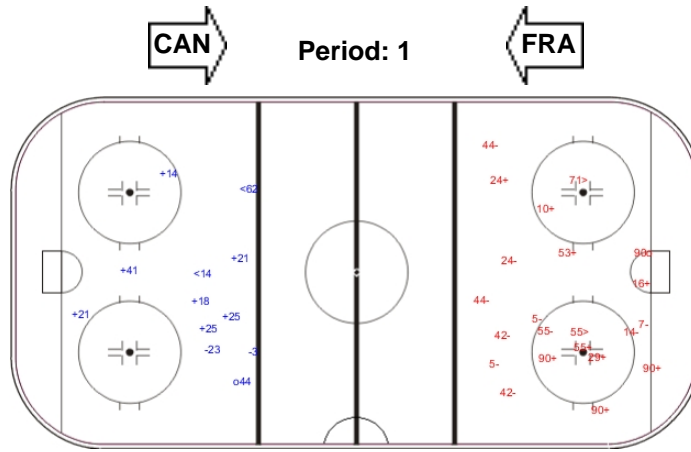

SHOT CHART

CAN - FRA

Shots by FRA

Goals (o): 1   SSG (+): 7
SSP (-): 2   SPG (-): 2

GK 30 of CAN

Shots by CAN

Goals (o): 1   SSG (+): 14
SSP (-): 6   SPG (-): 12

GK 49 of FRA

Shots by FRA

Goals (o): 0   SSG (+): 12
SSP (-): 6   SPG (-): 3

GK 30 of CAN

Shots by CAN

Goals (o): 1   SSG (+): 9
SSP (-): 2   SPG (-): 10

GK 49 of FRA

Shots by FRA

Goals (o): 1   SSG (+): 3
SSP (-): 2   SPG (-): 4

GK 30 of CAN

Shots by CAN

Goals (o): 1   SSG (+): 9
SSP (-): 6   SPG (-): 4

GK 49 of FRA

LEGEND							
GK	Goalkeeper	SPG	Shots past goal	SSG	Shots saved by goalkeeper	SSP	Shots saved by player