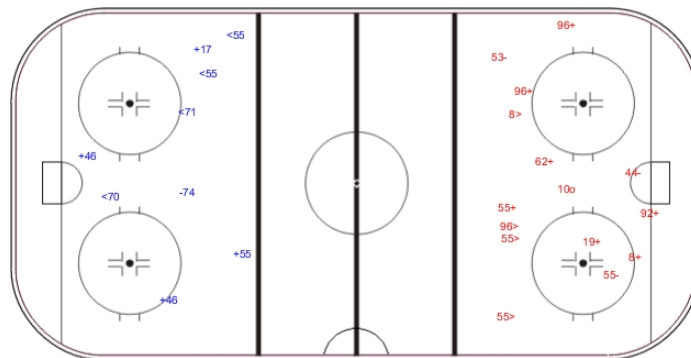

SHOT CHART

SUI - BLR

Shots by SUI

Goals (o): 1 SSG (+): 11
SSP (-): 9 SPG (-): 5

GK 35 of BLR

Period: 1

Shots by BLR

Goals (o): 0 SSG (+): 5
SSP (>): 4 SPG (-): 5

GK 63 of SUI

Shots by BLR

Goals (o): 0 SSG (+): 4
SSP (<): 4 SPG (-): 1

GK 63 of SUI

Period: 2

Shots by SUI

Goals (o): 1 SSG (+): 7
SSP (>): 4 SPG (-): 3

GK 35 of BLR

Shots by SUI

Goals (o): 1 SSG (+): 2
SSP (<): 4 SPG (-): 7

GK 35 of BLR

Period: 3

Shots by BLR

Goals (o): 0 SSG (+): 5
SSP (>): 4 SPG (-): 5

GK 63 of SUI

LEGEND