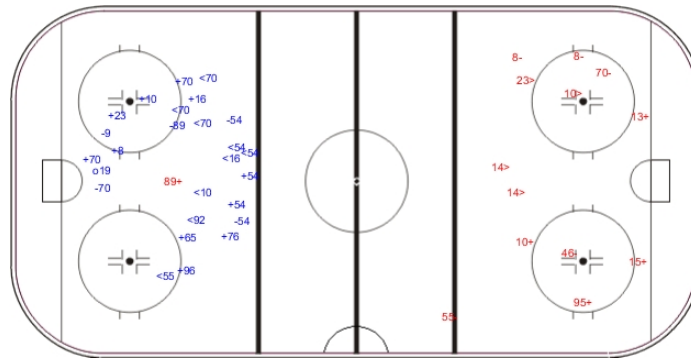

SHOT CHART

SUI - BLR

Shots by SUI

Goals (o): 1 SSG (+): 11
SSP (-): 9 SPG (-): 5

GK 35 of BLR

Period: 1

Shots by BLR

Goals (o): 0 SSG (+): 5
SSP (>): 4 SPG (-): 5

GK 63 of SUI

Shots by BLR

Goals (o): 0 SSG (+): 4
SSP (<): 4 SPG (-): 1

GK 63 of SUI

Period: 2

Shots by SUI

Goals (o): 1 SSG (+): 7
SSP (>): 4 SPG (-): 3

GK 35 of BLR