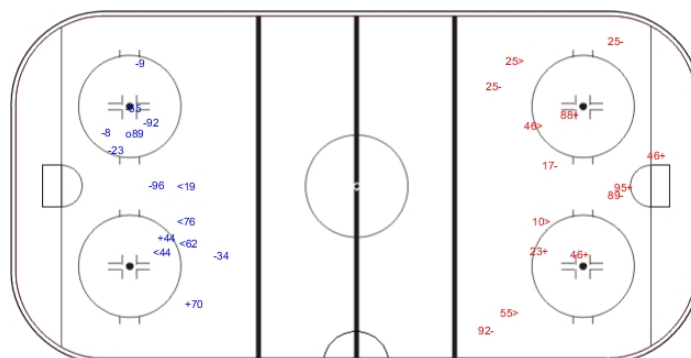

Shots by SUI

Goals (o): 1 SSG (+): 2
SSP (<): 4 SPG (-): 7

GK 35 of BLR

Period: 3

Shots by BLR

Goals (o): 0 SSG (+): 5
SSP (>): 4 SPG (-): 5

GK 63 of SUI

LEGEND