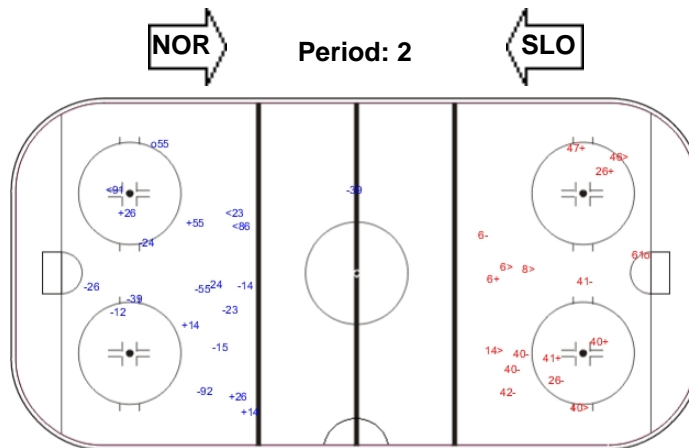

TUE 9 MAY 2017
START TIME 16:15

SHOT CHART

SLO - NOR

Shots by NOR

Goals (o): 3 SSG (+): 8
SSP (-): 5 SPG (-): 3

Shots by SLO

Goals (o): 0 SSG (+): 6
SSP (>): 3 SPG (-): 7

Shots by SLO

Goals (o): 1 SSG (+): 5
SSP (<): 3 SPG (-): 11

Shots by NOR

Goals (o): 1 SSG (+): 5
SSP (>): 5 SPG (-): 6

Shots by NOR

Goals (o): 1 SSG (+): 5
SSP (<): 1 SPG (-): 0

Shots by SLO

Goals (o): 0 SSG (+): 4
SSP (>): 1 SPG (-): 5