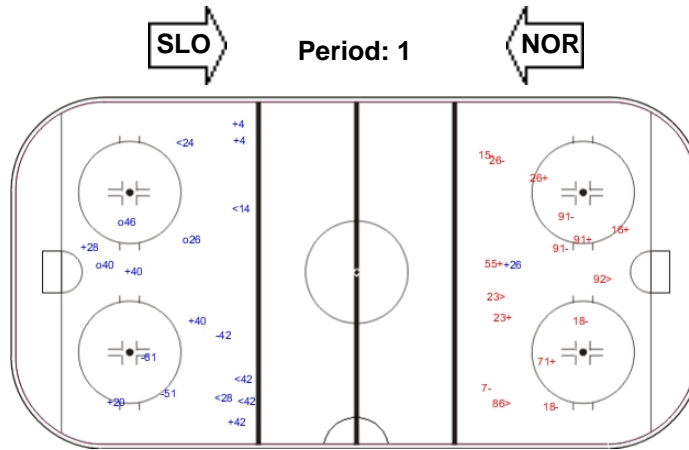

TUE 9 MAY 2017
START TIME 16:15

SHOT CHART

SLO - NOR

Shots by NOR

Goals (o): 3 SSG (+): 8
SSP (-): 5 SPG (-): 3

Shots by SLO

Goals (o): 0 SSG (+): 6
SSP (>): 3 SPG (-): 7

Shots by SLO

Goals (o): 1 SSG (+): 5
SSP (<): 3 SPG (-): 11

Shots by NOR

Goals (o): 1 SSG (+): 5
SSP (>): 5 SPG (-): 6

Shots by NOR

Goals (o): 1 SSG (+): 5
SSP (<): 1 SPG (-): 0

Shots by SLO

Goals (o): 0 SSG (+): 4
SSP (>): 1 SPG (-): 5