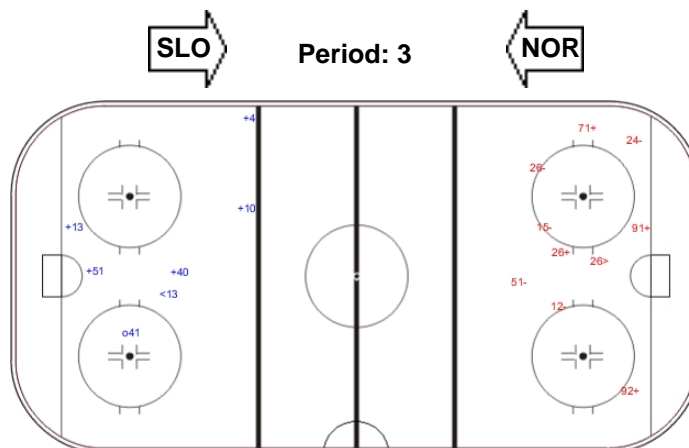

Goals (o): 1 SSG (+): 5
SSP (<): 3 SPG (-): 11

Shots by NOR

Goals (o): 1 SSG (+): 5
SSP (>): 5 SPG (-): 6

Shots by NOR

Goals (o): 1 SSG (+): 5
SSP (<): 1 SPG (-): 0

Shots by SLO

Goals (o): 0 SSG (+): 4
SSP (>): 1 SPG (-): 5