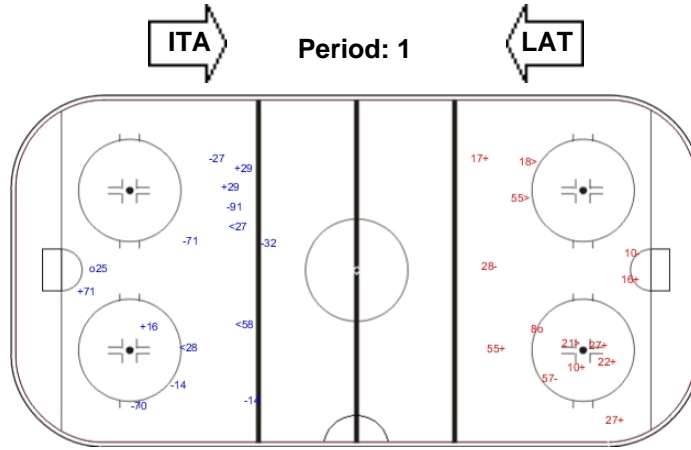

SHOT CHART

ITA - LAT

Shots by LAT

Goals (o): 1   SSG (+): 4
SSP (-): 3   SPG (-): 7

GK 1 of ITA

Shots by ITA

Goals (o): 0   SSG (+): 10
SSP (-): 5   SPG (-): 3

GK 30 of LAT

Shots by LAT

Goals (o): 1   SSG (+): 12
SSP (-): 12   SPG (-): 4

GK 1 of ITA

Shots by ITA

Goals (o): 1   SSG (+): 7
SSP (-): 3   SPG (-): 3

GK 30 of LAT

Shots by LAT

Goals (o): 0   SSG (+): 8
SSP (-): 8   SPG (-): 5

GK 1 of ITA

Shots by ITA

Goals (o): 0   SSG (+): 3
SSP (-): 4   SPG (-): 6

GK 30 of LAT

LEGEND

GK Goalkeeper   **SPG** Shots past goal   **SSG** Shots saved by goalkeeper   **SSP** Shots saved by player