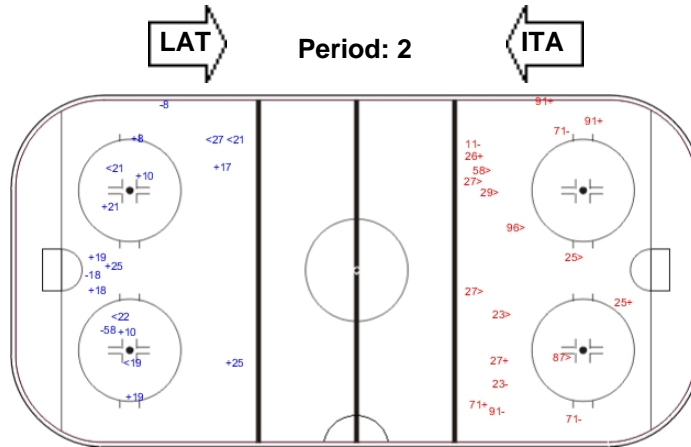

SHOT CHART

ITA - LAT

Shots by LAT

Goals (o): 1   SSG (+): 4
SSP (-): 3   SPG (-): 7

GK 1 of ITA

Shots by ITA

Goals (o): 0   SSG (+): 10
SSP (-): 5   SPG (-): 3

GK 30 of LAT

Shots by LAT

Goals (o): 1   SSG (+): 12
SSP (-): 12   SPG (-): 4

GK 1 of ITA

Shots by ITA

Goals (o): 1   SSG (+): 7
SSP (-): 3   SPG (-): 3

GK 30 of LAT

Shots by LAT

Goals (o): 0   SSG (+): 8
SSP (-): 8   SPG (-): 5

GK 1 of ITA

Shots by ITA

Goals (o): 0   SSG (+): 3
SSP (-): 4   SPG (-): 6

GK 30 of LAT

LEGEND

GK Goalkeeper   **SPG** Shots past goal   **SSG** Shots saved by goalkeeper   **SSP** Shots saved by player