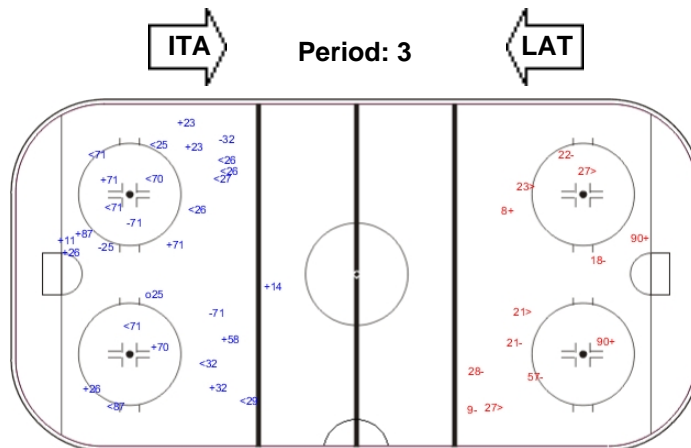

SHOT CHART

ITA - LAT

Shots by LAT

Goals (o): 1   SSG (+): 4
SSP (-): 3   SPG (-): 7

GK 1 of ITA

Shots by ITA

Goals (o): 0   SSG (+): 10
SSP (-): 5   SPG (-): 3

GK 30 of LAT

Shots by LAT

Goals (o): 1   SSG (+): 12
SSP (-): 12   SPG (-): 4

GK 1 of ITA

Shots by ITA

Goals (o): 1   SSG (+): 7
SSP (-): 3   SPG (-): 3

GK 30 of LAT

Shots by LAT

Goals (o): 0   SSG (+): 8
SSP (-): 8   SPG (-): 5

GK 1 of ITA

Shots by ITA

Goals (o): 0   SSG (+): 3
SSP (-): 4   SPG (-): 6

GK 30 of LAT

LEGEND

GK Goalkeeper   **SPG** Shots past goal   **SSG** Shots saved by goalkeeper   **SSP** Shots saved by player