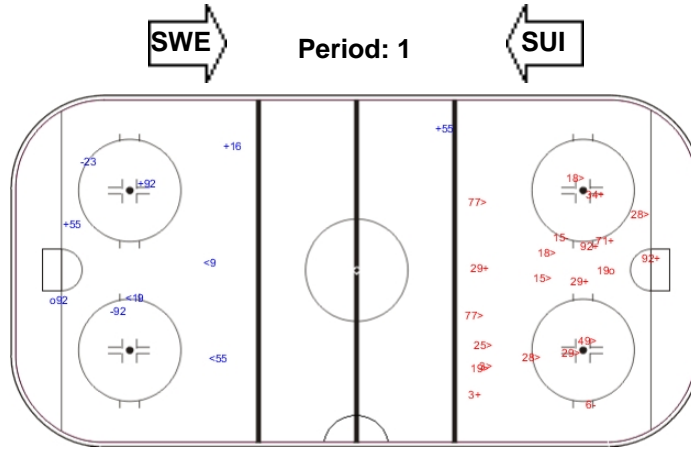

# SHOT CHART

## SUI - SWE

Shots by SUI

Goals (o): 1      SSG (+): 4  
SSP (-): 3      SPG (-): 2

Shots by SWE

Goals (o): 1      SSG (+): 7  
SSP (>): 12      SPG (-): 2

Shots by SWE

Goals (o): 1      SSG (+): 8  
SSP (<): 2      SPG (-): 5