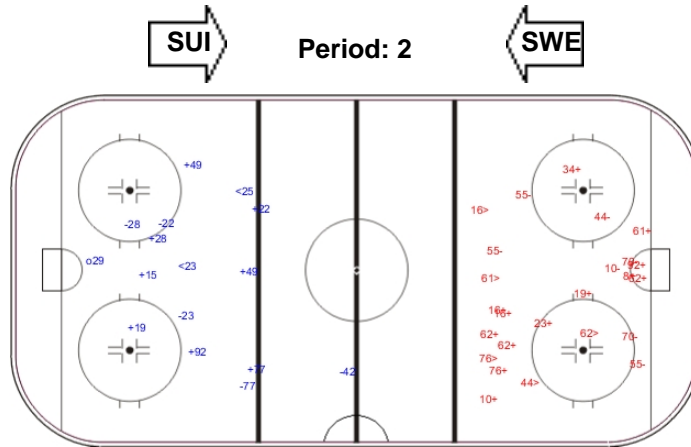

# SHOT CHART

## SUI - SWE

Shots by SUI

Goals (o): 1      SSG (+): 4  
SSP (-): 3      SPG (-): 2

Shots by SWE

Goals (o): 1      SSG (+): 7  
SSP (>): 12      SPG (-): 2

Shots by SWE

Goals (o): 1      SSG (+): 8  
SSP (<): 2      SPG (-): 5