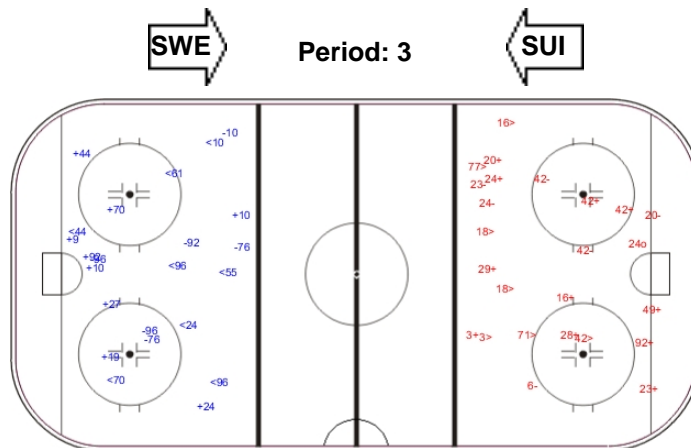

Shots by SWE

Goals (o): 1   SSG (+): 11
SSP (>): 7   SPG (-): 6

LEGEND

GK Goalkeeper   **SPG** Shots past goal   **SSG** Shots saved by goalkeeper   **SSP** Shots saved by player