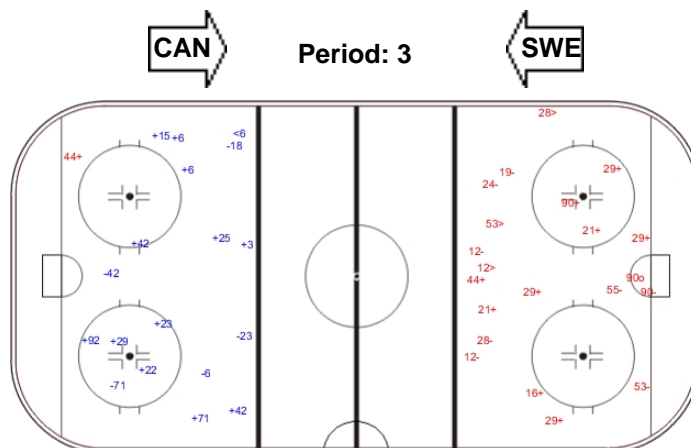

SHOT CHART

CAN - SWE

Shots by SWE

Goals (o): 0   SSG (+): 12
SSP (-): 7   SPG (-): 3

GK 31 of CAN

Shots by CAN

Goals (o): 0   SSG (+): 12
SSP (-): 6   SPG (-): 5

GK 35 of SWE

Shots by SWE

Goals (o): 0   SSG (+): 12
SSP (-): 1   SPG (-): 5

GK 31 of CAN

Shots by CAN

Goals (o): 0   SSG (+): 10
SSP (-): 1   SPG (-): 3

GK 35 of SWE

Shots by SWE

Goals (o): 1   SSG (+): 5
SSP (-): 4   SPG (-): 3

GK 31 of CAN

Shots by CAN

Goals (o): 1   SSG (+): 10
SSP (-): 3   SPG (-): 8

GK 35 of SWE