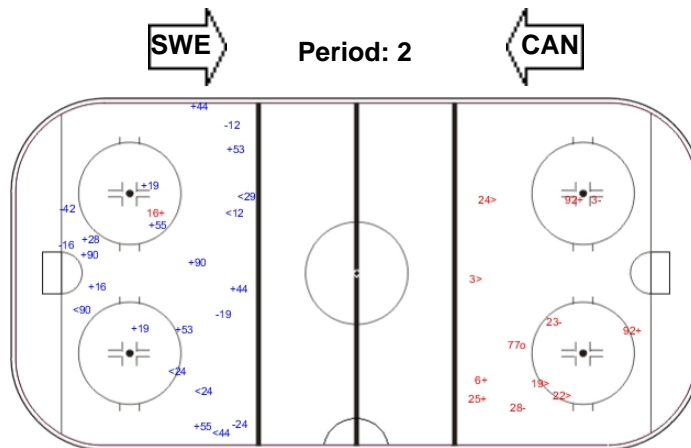

SHOT CHART

CAN - SWE

Shots by SWE

Goals (o): 0   SSG (+): 12
SSP (-): 7   SPG (-): 3

GK 31 of CAN

Shots by CAN

Goals (o): 0   SSG (+): 12
SSP (-): 6   SPG (-): 5

GK 35 of SWE

Shots by SWE

Goals (o): 0   SSG (+): 12
SSP (-): 1   SPG (-): 5

GK 31 of CAN

Shots by CAN

Goals (o): 0   SSG (+): 10
SSP (-): 1   SPG (-): 3

GK 35 of SWE

Shots by SWE

Goals (o): 1   SSG (+): 5
SSP (-): 4   SPG (-): 3

GK 31 of CAN

Shots by CAN

Goals (o): 1   SSG (+): 10
SSP (-): 3   SPG (-): 8

GK 35 of SWE