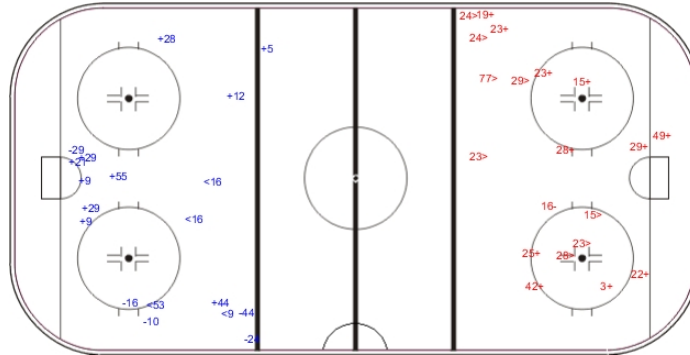

GK 31 of CAN

Shots by CAN

Goals (o): 1 SSG (+): 10
SSP (-): 3 SPG (-): 8

GK 35 of SWE

Shots by CAN

Goals (o): 0 SSG (+): 10
SSP (<): 4 SPG (-): 5

GK 35 of SWE

Overtime