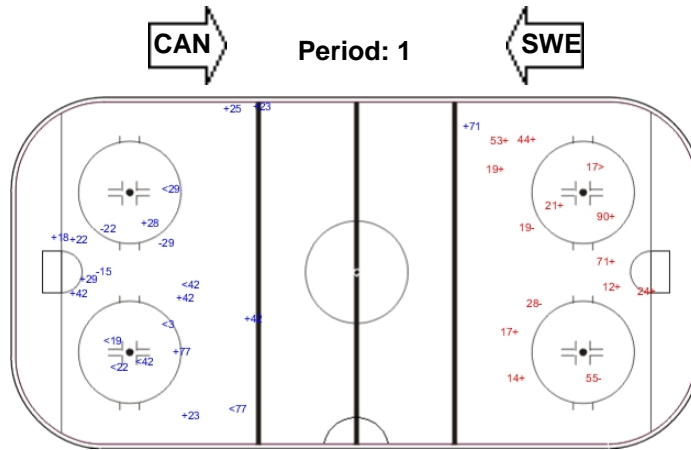

SHOT CHART

CAN - SWE

Shots by SWE

Goals (o): 0   SSG (+): 12
SSP (-): 7   SPG (-): 3

GK 31 of CAN

Shots by CAN

Goals (o): 0   SSG (+): 12
SSP (-): 6   SPG (-): 5

GK 35 of SWE

Shots by SWE

Goals (o): 0   SSG (+): 12
SSP (-): 1   SPG (-): 5

GK 31 of CAN

Shots by CAN

Goals (o): 0   SSG (+): 10
SSP (-): 1   SPG (-): 3

GK 35 of SWE

Shots by SWE

Goals (o): 1   SSG (+): 5
SSP (-): 4   SPG (-): 3

GK 31 of CAN

Shots by CAN

Goals (o): 1   SSG (+): 10
SSP (-): 3   SPG (-): 8

GK 35 of SWE