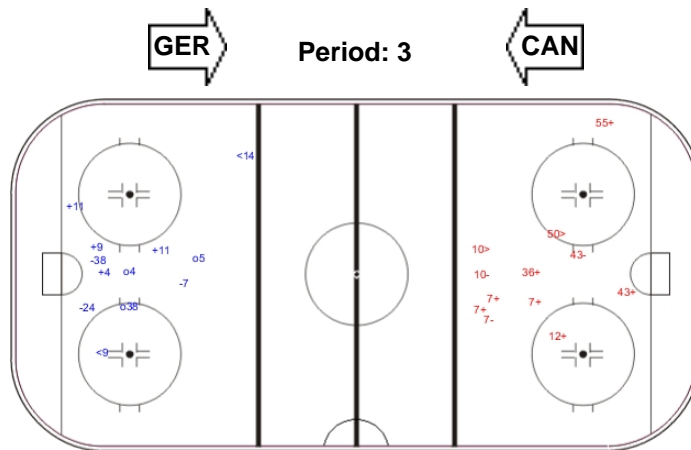

SHOT CHART

CAN - GER

Shots by CAN

Goals (o): 1   SSG (+): 7
SSP (-): 0   SPG (-): 1

GK 51 of GER

Shots by GER

Goals (o): 2   SSG (+): 4
SSP (-): 2   SPG (-): 6

GK 33 of CAN

Shots by CAN

Goals (o): 3   SSG (+): 4
SSP (-): 2   SPG (-): 3

GK 51 of GER

Shots by GER

Goals (o): 0   SSG (+): 6
SSP (-): 5   SPG (-): 5

GK 33 of CAN

Shots by CAN

Goals (o): 1   SSG (+): 9
SSP (-): 3   SPG (-): 5

GK 51 of GER

Shots by GER

Goals (o): 0   SSG (+): 7
SSP (-): 2   SPG (-): 3

GK 33 of CAN

LEGEND

GK Goalkeeper   **SPG** Shots past goal   **SSG** Shots saved by goalkeeper   **SSP** Shots saved by player