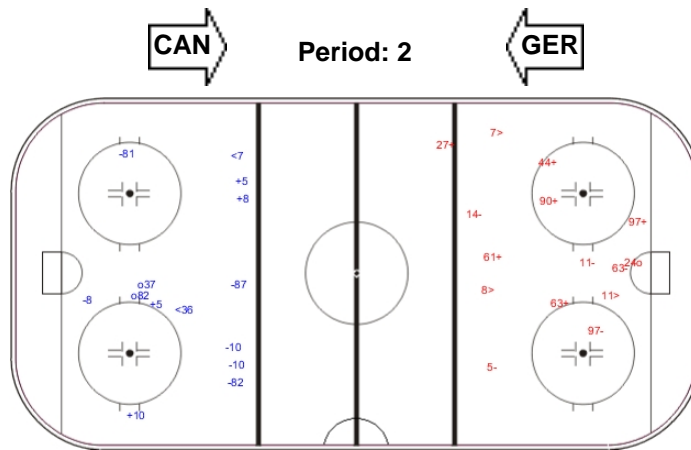

SHOT CHART

CAN - GER

Shots by CAN

Goals (o): 1   SSG (+): 7
SSP (-): 0   SPG (-): 1

GK 51 of GER

Shots by GER

Goals (o): 2   SSG (+): 4
SSP (-): 2   SPG (-): 6

GK 33 of CAN

Shots by CAN

Goals (o): 3   SSG (+): 4
SSP (-): 2   SPG (-): 3

GK 51 of GER

Shots by GER

Goals (o): 0   SSG (+): 6
SSP (-): 5   SPG (-): 5

GK 33 of CAN

Shots by CAN

Goals (o): 1   SSG (+): 9
SSP (-): 3   SPG (-): 5

GK 51 of GER

Shots by GER

Goals (o): 0   SSG (+): 7
SSP (-): 2   SPG (-): 3

GK 33 of CAN

LEGEND

GK Goalkeeper   **SPG** Shots past goal   **SSG** Shots saved by goalkeeper   **SSP** Shots saved by player