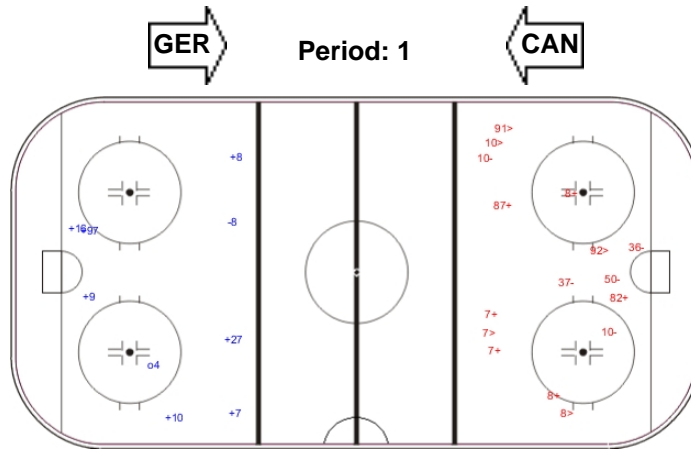

SHOT CHART

CAN - GER

Shots by CAN

Goals (o): 1   SSG (+): 7
SSP (-): 0   SPG (-): 1

GK 51 of GER

Shots by GER

Goals (o): 2   SSG (+): 4
SSP (-): 2   SPG (-): 6

GK 33 of CAN

Shots by CAN

Goals (o): 3   SSG (+): 4
SSP (-): 2   SPG (-): 3

GK 51 of GER

Shots by GER

Goals (o): 0   SSG (+): 6
SSP (-): 5   SPG (-): 5

GK 33 of CAN

Shots by CAN

Goals (o): 1   SSG (+): 9
SSP (-): 3   SPG (-): 5

GK 51 of GER

Shots by GER

Goals (o): 0   SSG (+): 7
SSP (-): 2   SPG (-): 3

GK 33 of CAN

LEGEND

GK Goalkeeper   **SPG** Shots past goal   **SSG** Shots saved by goalkeeper   **SSP** Shots saved by player