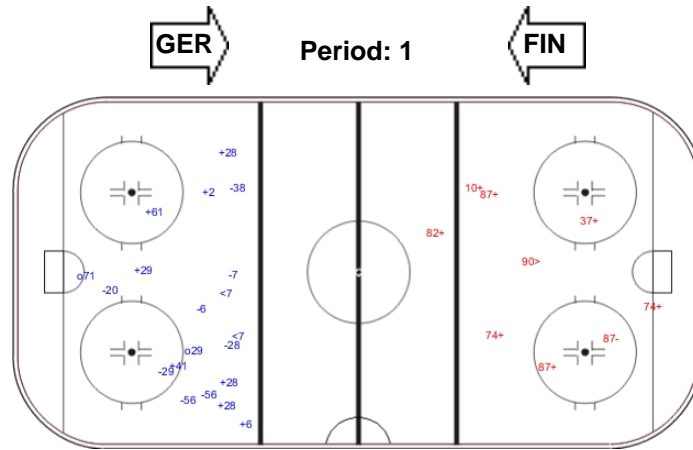

SHOT CHART

FIN - GER

Shots by FIN

Goals (o): 2 SSG (+): 8  
SSP (-): 2 SPG (-): 8

Shots by GER

Goals (o): 1 SSG (+): 5  
SSP (-): 0 SPG (-): 7

Shots by FIN

Goals (o): 1 SSG (+): 4  
SSP (-): 3 SPG (-): 4

Shots by GER

Goals (o): 0 SSG (+): 7  
SSP (>): 1 SPG (-): 1

Shots by FIN

Goals (o): 2 SSG (+): 5  
SSP (>): 3 SPG (-): 3

Shots by GER

Goals (o): 0 SSG (+): 4  
SSP (>): 5 SPG (-): 7

LEGEND							
<b>GK</b>	Goalkeeper	<b>SPG</b>	Shots past goal	<b>SSG</b>	Shots saved by goalkeeper	<b>SSP</b>	Shots saved by player