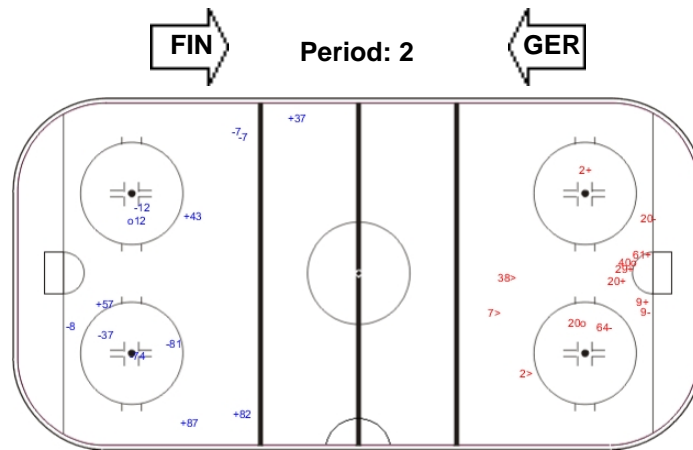

Shots by GER

Goals (o): 0 SSG (+): 7  
SSP (>): 1 SPG (-): 1

Shots by FIN

Goals (o): 2 SSG (+): 5  
SSP (>): 3 SPG (-): 3

Shots by GER

Goals (o): 0 SSG (+): 4  
SSP (>): 5 SPG (-): 7

LEGEND							
<b>GK</b>	Goalkeeper	<b>SPG</b>	Shots past goal	<b>SSG</b>	Shots saved by goalkeeper	<b>SSP</b>	Shots saved by player