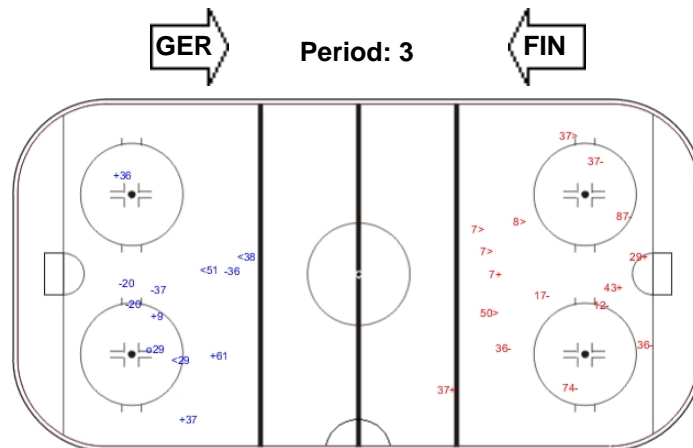

Shots by GER

Goals (o): 0 SSG (+): 7  
SSP (>): 1 SPG (-): 1

Shots by FIN

Goals (o): 2 SSG (+): 5  
SSP (>): 3 SPG (-): 3

Shots by GER

Goals (o): 0 SSG (+): 4  
SSP (>): 5 SPG (-): 7

LEGEND							
<b>GK</b>	Goalkeeper	<b>SPG</b>	Shots past goal	<b>SSG</b>	Shots saved by goalkeeper	<b>SSP</b>	Shots saved by player