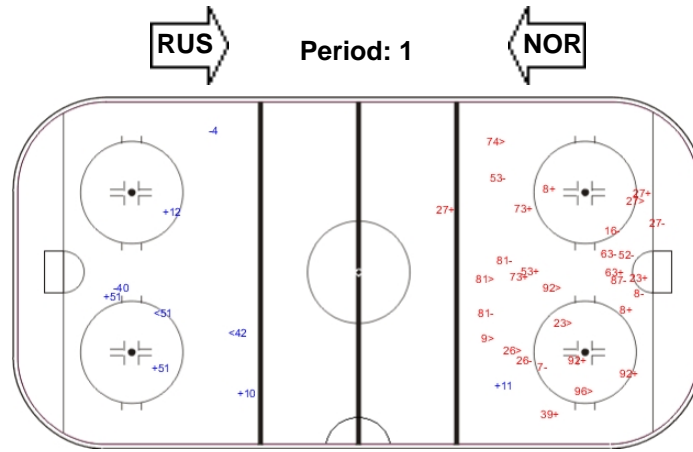

ICE HOCKEY
WORLD
CHAMPIONSHIP
RUSSIA
Moscow - St. Petersburg

ICE PALACE

MON 16 MAY 2016
START TIME 16:15

ICE HOCKEY

IIHF ICE HOCKEY WORLD CHAMPIONSHIP
PRELIMINARY ROUND - GROUP A, GAME 47

SHOT CHART

RUS - NOR

Shots by NOR

Goals (o): 0   SSG (+): 5
SSP (-): 2   SPG (-): 2

GK 31 of RUS

Shots by RUS

Goals (o): 2   SSG (+): 7
SSP (-): 6   SPG (-): 6

GK 70 of NOR

Shots by NOR

Goals (o): 0   SSG (+): 11
SSP (-): 6   SPG (-): 2

GK 31 of RUS

Shots by RUS

Goals (o): 0   SSG (+): 12
SSP (-): 8   SPG (-): 11

GK 70 of NOR

Shots by NOR

Goals (o): 0   SSG (+): 11
SSP (-): 7   SPG (-): 7

GK 31 of RUS

Shots by RUS

Goals (o): 1   SSG (+): 6
SSP (-): 2   SPG (-): 6

GK 70 of NOR

LEGEND

GK Goalkeeper   **SPG** Shots past goal   **SSG** Shots saved by goalkeeper   **SSP** Shots saved by player