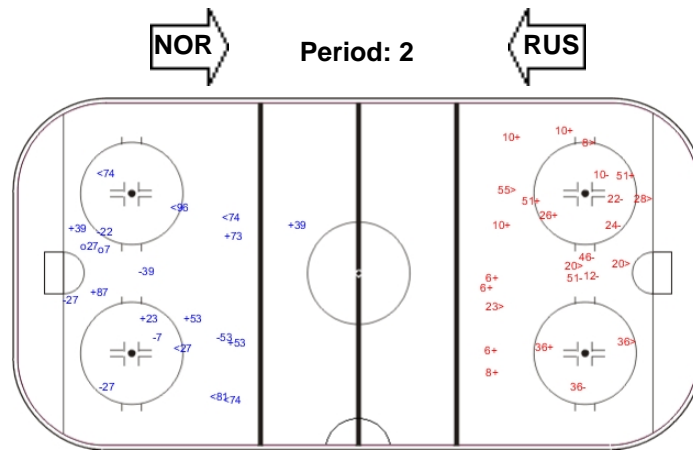

ICE HOCKEY
WORLD
CHAMPIONSHIP
RUSSIA
Moscow - St. Petersburg

ICE PALACE

MON 16 MAY 2016
START TIME 16:15

ICE HOCKEY

IIHF ICE HOCKEY WORLD CHAMPIONSHIP
PRELIMINARY ROUND - GROUP A, GAME 47

SHOT CHART

RUS - NOR

Shots by NOR

Goals (o): 0   SSG (+): 5
SSP (-): 2   SPG (-): 2

GK 31 of RUS

Shots by RUS

Goals (o): 2   SSG (+): 7
SSP (-): 6   SPG (-): 6

GK 70 of NOR

Shots by NOR

Goals (o): 0   SSG (+): 11
SSP (-): 6   SPG (-): 2

GK 31 of RUS

Shots by RUS

Goals (o): 0   SSG (+): 12
SSP (-): 8   SPG (-): 11

GK 70 of NOR

Shots by NOR

Goals (o): 0   SSG (+): 11
SSP (-): 7   SPG (-): 7

GK 31 of RUS

Shots by RUS

Goals (o): 1   SSG (+): 6
SSP (-): 2   SPG (-): 6

GK 70 of NOR

LEGEND

GK Goalkeeper   **SPG** Shots past goal   **SSG** Shots saved by goalkeeper   **SSP** Shots saved by player