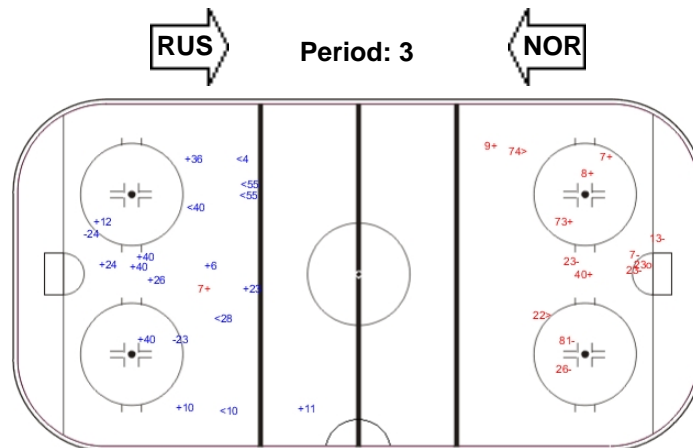

ICE HOCKEY
WORLD
CHAMPIONSHIP
RUSSIA
Moscow - St. Petersburg

ICE PALACE

MON 16 MAY 2016
START TIME 16:15

ICE HOCKEY

IIHF ICE HOCKEY WORLD CHAMPIONSHIP
PRELIMINARY ROUND - GROUP A, GAME 47

SHOT CHART

RUS - NOR

Shots by NOR

Goals (o): 0   SSG (+): 5
SSP (-): 2   SPG (-): 2

GK 31 of RUS

Shots by RUS

Goals (o): 2   SSG (+): 7
SSP (-): 6   SPG (-): 6

GK 70 of NOR

Shots by NOR

Goals (o): 0   SSG (+): 11
SSP (-): 6   SPG (-): 2

GK 31 of RUS

Shots by RUS

Goals (o): 0   SSG (+): 12
SSP (-): 8   SPG (-): 11

GK 70 of NOR

Shots by NOR

Goals (o): 0   SSG (+): 11
SSP (-): 7   SPG (-): 7

GK 31 of RUS

Shots by RUS

Goals (o): 1   SSG (+): 6
SSP (-): 2   SPG (-): 6

GK 70 of NOR

LEGEND

GK Goalkeeper   **SPG** Shots past goal   **SSG** Shots saved by goalkeeper   **SSP** Shots saved by player