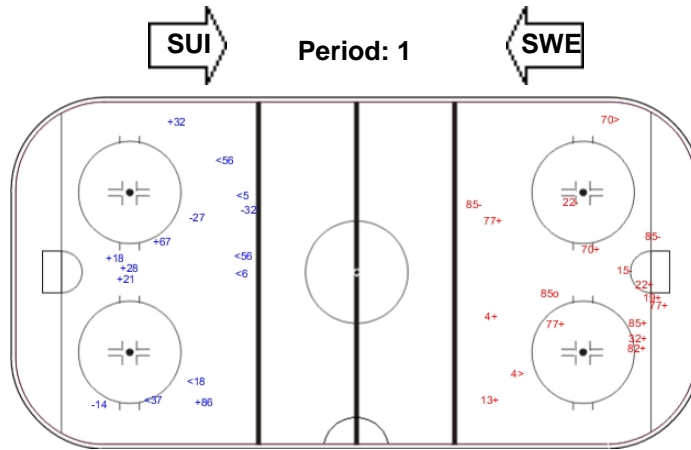

Shots by SWE

Goals (o): 1 SSG (+): 7
SSP (-): 5 SPG (-): 6

GK 20 of SUI

Shots by SUI

Goals (o): 1 SSG (+): 11
SSP (-): 2 SPG (-): 4

GK 25 of SWE

Shots by SWE

Goals (o): 1 SSG (+): 16
SSP (-): 5 SPG (-): 9

GK 20 of SUI

Shots by SUI

Goals (o): 1 SSG (+): 4
SSP (-): 6 SPG (-): 3

GK 25 of SWE

ICE PALACE

ICE HOCKEY

ICE HOCKEY
WORLD
CHAMPIONSHIP
RUSSIA

SUN 15 MAY 2016
START TIME 20:15