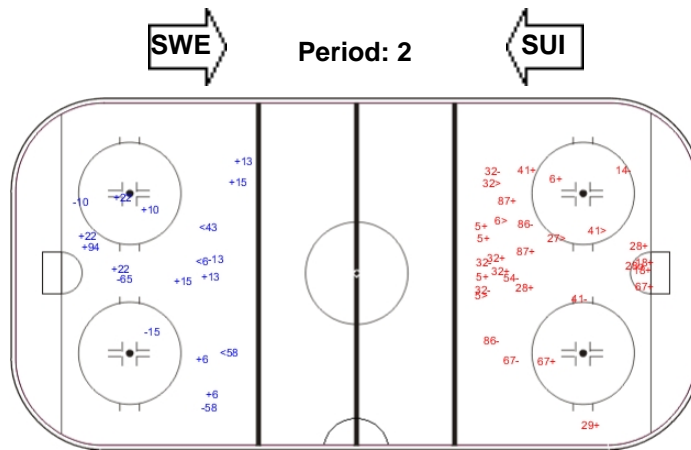

Shots by SWE

Goals (o): 1 SSG (+): 7
SSP (-): 5 SPG (-): 6

GK 20 of SUI

Shots by SUI

Goals (o): 1 SSG (+): 11
SSP (-): 2 SPG (-): 4

GK 25 of SWE

Shots by SWE

Goals (o): 1 SSG (+): 16
SSP (-): 5 SPG (-): 9

GK 20 of SUI

Shots by SUI

Goals (o): 1 SSG (+): 4
SSP (-): 6 SPG (-): 3

GK 25 of SWE

ICE PALACE

ICE HOCKEY

ICE HOCKEY
WORLD
CHAMPIONSHIP
RUSSIA

SUN 15 MAY 2016
START TIME 20:15