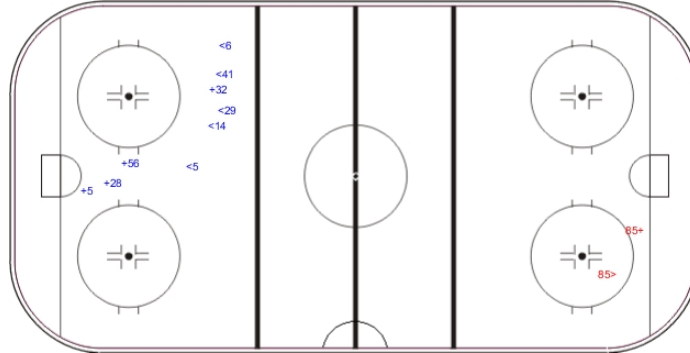

GK 20 of SUI

Shots by SUI

Goals (o): 1 SSG (+): 4
SSP (-): 6 SPG (-): 3

GK 25 of SWE

ICE PALACE

ICE HOCKEY

ICE HOCKEY
WORLD
CHAMPIONSHIP
RUSSIA

SUN 15 MAY 2016
START TIME 20:15

IIHF ICE HOCKEY WORLD CHAMPIONSHIP
PRELIMINARY ROUND - GROUP A, GAME 45

Shots by SWE

Goals (o): 0

SSG (+): 4

SSP (-): 5

SPG (-): 0

GK 20 of SUI

Overtime