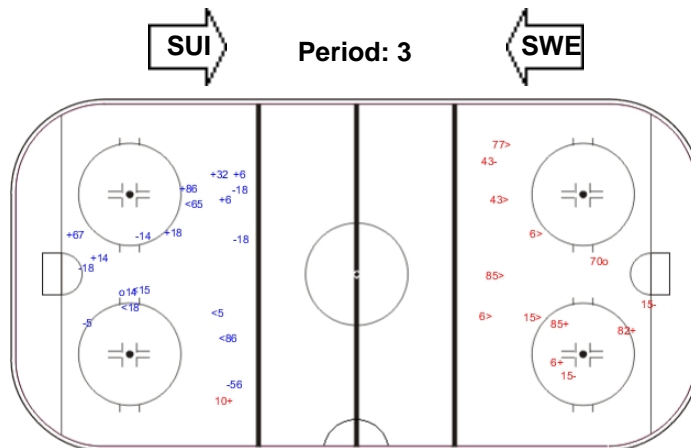

Shots by SWE

Goals (o): 1 SSG (+): 7
SSP (-): 5 SPG (-): 6

GK 20 of SUI

Shots by SUI

Goals (o): 1 SSG (+): 11
SSP (-): 2 SPG (-): 4

GK 25 of SWE

Shots by SWE

Goals (o): 1 SSG (+): 16
SSP (-): 5 SPG (-): 9

GK 20 of SUI

Shots by SUI

Goals (o): 1 SSG (+): 4
SSP (-): 6 SPG (-): 3

GK 25 of SWE

ICE PALACE

ICE HOCKEY

ICE HOCKEY
WORLD
CHAMPIONSHIP
RUSSIA

SUN 15 MAY 2016
START TIME 20:15