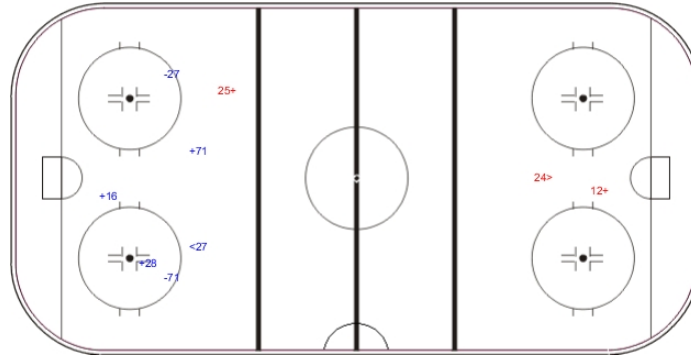

ICE HOCKEY
WORLD
CHAMPIONSHIP
RUSSIA
Moscow - St. Petersburg

ICE PALACE

FRI 13 MAY 2016
START TIME 20:15

ICE HOCKEY

IIHF ICE HOCKEY WORLD CHAMPIONSHIP
PRELIMINARY ROUND - GROUP A, GAME 35

Shots by LAT

Goals (o): 0

SSG (+): 3

SSP (<): 1

SPG (-): 2

GK 32 of DEN

Overtime

Shots by DEN

Goals (o): 0

SSG (+): 2

SSP (>): 1

SPG (-): 0

GK 30 of LAT

LEGEND

GK Goalkeeper

SPG Shots past goal

SSG Shots saved by goalkeeper

SSP Shots saved by player