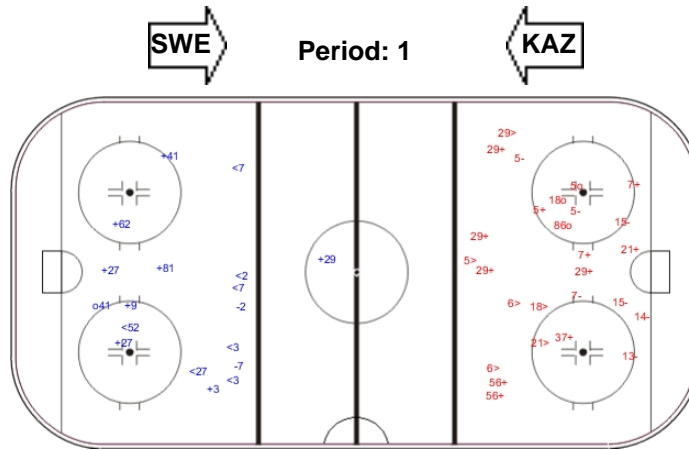

SHOT CHART

SWE - KAZ

Shots by KAZ

Goals (o): 1 SSG (+): 8
SSP (-): 7 SPG (-): 2

Shots by SWE

Goals (o): 3 SSG (+): 11
SSP (>): 6 SPG (-): 7

Shots by SWE

Goals (o): 3 SSG (+): 15
SSP (<): 11 SPG (-): 7