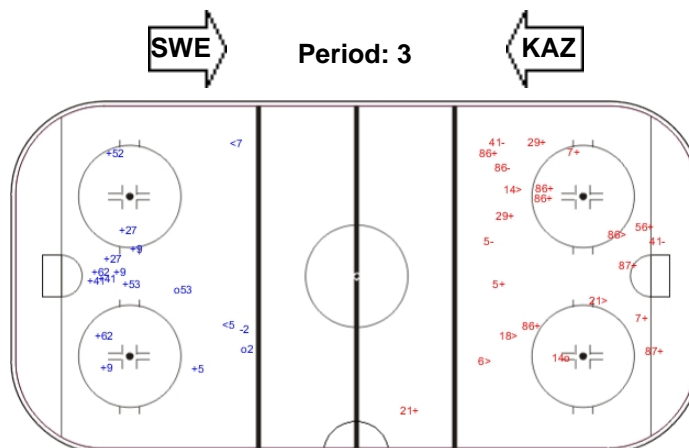

SHOT CHART

SWE - KAZ

Shots by KAZ

Goals (o): 1 SSG (+): 8
SSP (-): 7 SPG (-): 2

Shots by SWE

Goals (o): 3 SSG (+): 11
SSP (>): 6 SPG (-): 7

Shots by SWE

Goals (o): 3 SSG (+): 15
SSP (<): 11 SPG (-): 7

Shots by KAZ

Goals (o): 0 SSG (+): 3
SSP (>): 3 SPG (-): 0

Shots by KAZ

Goals (o): 2 SSG (+): 12
SSP (<): 2 SPG (-): 1

Shots by SWE

Goals (o): 1 SSG (+): 13
SSP (>): 5 SPG (-): 4

LEGEND

GK Goalkeeper SPG Shots past goal SSG Shots saved by goalkeeper SSP Shots saved by player