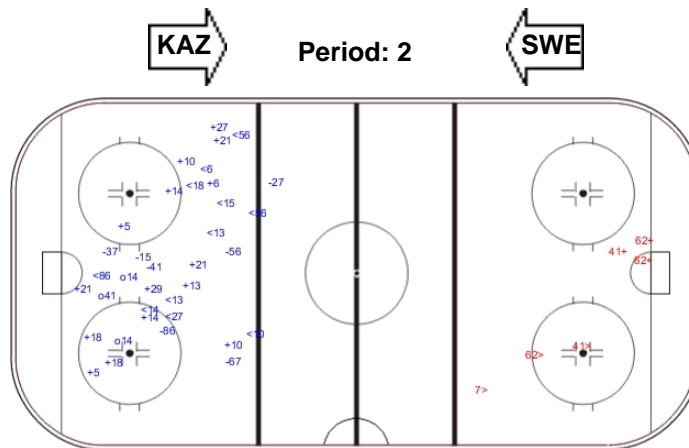

Shots by SWE

Goals (o): 3 SSG (+): 15
SSP (<): 11 SPG (-): 7

Shots by KAZ

Goals (o): 0 SSG (+): 3
SSP (>): 3 SPG (-): 0