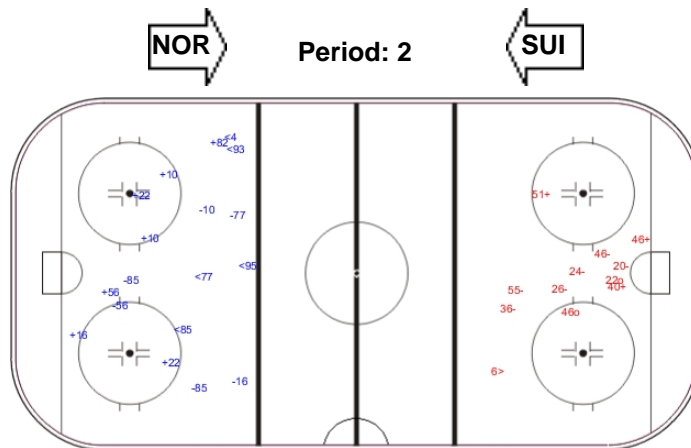

Goals (o): 1 SSG (+): 14  
SSP (-): 1 SPG (-): 1

GK 31 of NOR

Shots by NOR

Goals (o): 2 SSG (+): 3  
SSP (-): 1 SPG (-): 6

GK 29 of SUI

Shots by SUI

Goals (o): 2 SSG (+): 13  
SSP (-): 5 SPG (-): 5

GK 31 of NOR

ICE PALACE

ICE HOCKEY

IIHF ICE HOCKEY WORLD CHAMPIONSHIP

PRELIMINARY ROUND - GROUP A, GAME 13

ICE HOCKEY  
WORLD  
CHAMPIONSHIP  
RUSSIA

SUN 8 MAY 2016  
START TIME 16:15

Moscow - St. Petersburg

Shots by NOR