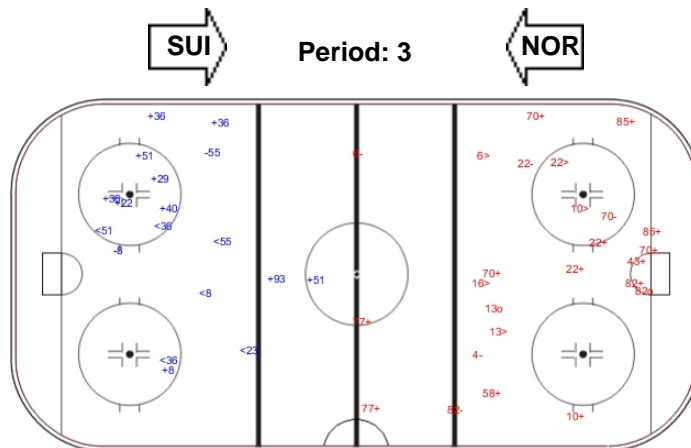

Goals (o): 1 SSG (+): 14  
SSP (-): 1 SPG (-): 1

GK 31 of NOR

Shots by NOR

Goals (o): 2 SSG (+): 3  
SSP (-): 1 SPG (-): 6

GK 29 of SUI

Shots by SUI

Goals (o): 2 SSG (+): 13  
SSP (-): 5 SPG (-): 5

GK 31 of NOR

ICE PALACE

ICE HOCKEY

IIHF ICE HOCKEY WORLD CHAMPIONSHIP

PRELIMINARY ROUND - GROUP A, GAME 13

ICE HOCKEY  
WORLD  
CHAMPIONSHIP  
RUSSIA

SUN 8 MAY 2016  
START TIME 16:15

Moscow - St. Petersburg

Shots by NOR