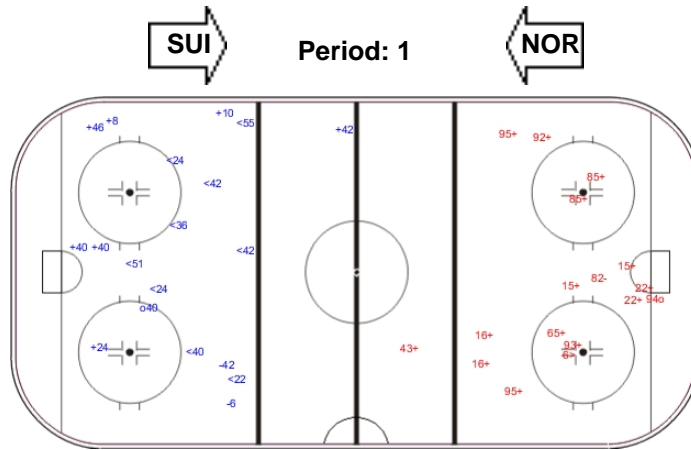

Goals (o): 1 SSG (+): 14  
SSP (-): 1 SPG (-): 1

GK 31 of NOR

Shots by NOR

Goals (o): 2 SSG (+): 3  
SSP (-): 1 SPG (-): 6

GK 29 of SUI

Shots by SUI

Goals (o): 2 SSG (+): 13  
SSP (-): 5 SPG (-): 5

GK 31 of NOR

ICE PALACE

ICE HOCKEY

IIHF ICE HOCKEY WORLD CHAMPIONSHIP

PRELIMINARY ROUND - GROUP A, GAME 13

ICE HOCKEY  
WORLD  
CHAMPIONSHIP  
RUSSIA

SUN 8 MAY 2016  
START TIME 16:15

Moscow - St. Petersburg

Shots by NOR