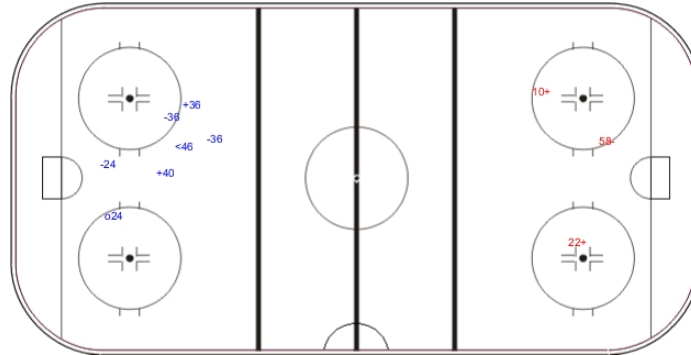

Goals (o): 1

SSG (+): 2

SSP (-): 1

SPG (-): 3

GK 29 of SUI

Overtime

Shots by SUI

Goals (o): 0