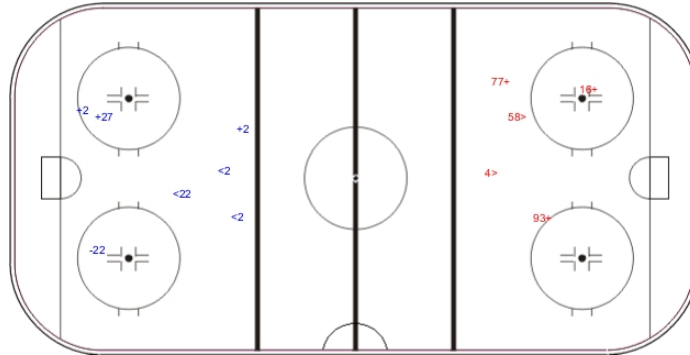

GK 20 of SUI

Shots by SUI

Goals (o): 1 SSG (+): 10
SSP (-): 10 SPG (-): 9

GK 20 of KAZ

ICE PALACE

ICE HOCKEY

ICE HOCKEY
WORLD
CHAMPIONSHIP
RUSSIA

SAT 7 MAY 2016
START TIME 12:15

IIHF ICE HOCKEY WORLD CHAMPIONSHIP
PRELIMINARY ROUND - GROUP A, GAME 5

Shots by KAZ

Goals (o): 0

SSG (+): 3

SSP (-): 3

SPG (-): 1

GK 20 of SUI

Overtime