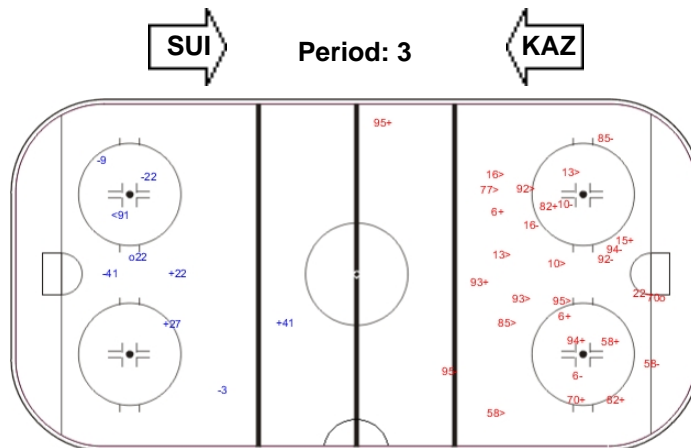

Shots by KAZ

Goals (o): 1 SSG (+): 3
SSP (-): 1 SPG (-): 4

GK 20 of SUI

Shots by SUI

Goals (o): 1 SSG (+): 14
SSP (-): 10 SPG (-): 5

GK 20 of KAZ

Shots by KAZ

Goals (o): 1 SSG (+): 9
SSP (-): 1 SPG (-): 3

GK 20 of SUI

Shots by SUI

Goals (o): 1 SSG (+): 10
SSP (-): 10 SPG (-): 9

GK 20 of KAZ

ICE PALACE

ICE HOCKEY

ICE HOCKEY
WORLD
CHAMPIONSHIP
RUSSIA

SAT 7 MAY 2016
START TIME 12:15