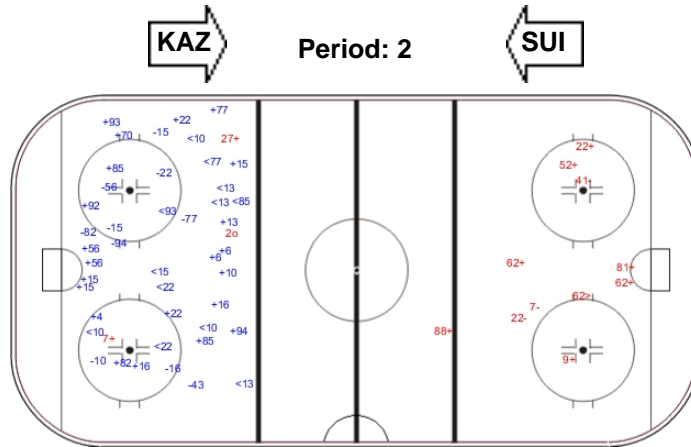

Shots by KAZ

Goals (o): 1 SSG (+): 3
SSP (-): 1 SPG (-): 4

GK 20 of SUI

Shots by SUI

Goals (o): 1 SSG (+): 14
SSP (-): 10 SPG (-): 5

GK 20 of KAZ

Shots by KAZ

Goals (o): 1 SSG (+): 9
SSP (-): 1 SPG (-): 3

GK 20 of SUI

Shots by SUI

Goals (o): 1 SSG (+): 10
SSP (-): 10 SPG (-): 9

GK 20 of KAZ

ICE PALACE

ICE HOCKEY

ICE HOCKEY
WORLD
CHAMPIONSHIP
RUSSIA

SAT 7 MAY 2016
START TIME 12:15