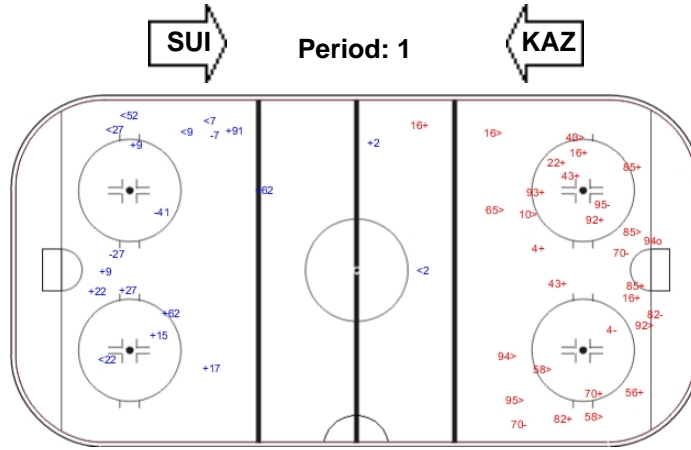

Shots by KAZ

Goals (o): 1 SSG (+): 3
SSP (-): 1 SPG (-): 4

GK 20 of SUI

Shots by SUI

Goals (o): 1 SSG (+): 14
SSP (-): 10 SPG (-): 5

GK 20 of KAZ

Shots by KAZ

Goals (o): 1 SSG (+): 9
SSP (-): 1 SPG (-): 3

GK 20 of SUI

Shots by SUI

Goals (o): 1 SSG (+): 10
SSP (-): 10 SPG (-): 9

GK 20 of KAZ

ICE PALACE

ICE HOCKEY

ICE HOCKEY
WORLD
CHAMPIONSHIP
RUSSIA

SAT 7 MAY 2016
START TIME 12:15