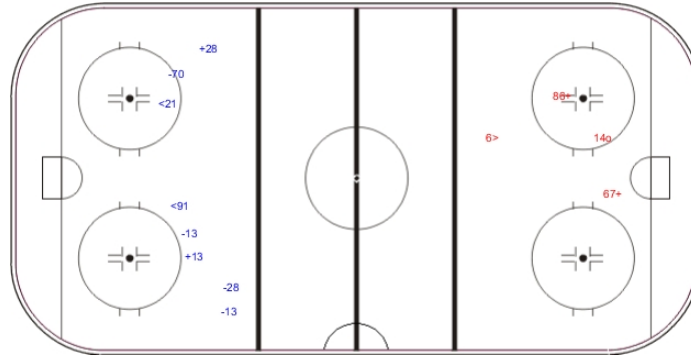

Goals (o): 0
SSP (>): 5
SSG (+): 16
SPG (-): 7

GK 30 of LAT

ICE HOCKEY
WORLD
CHAMPIONSHIP
RUSSIA
Moscow - St. Petersburg

ICE PALACE

FRI 6 MAY 2016
START TIME 16:15

ICE HOCKEY

IIHF ICE HOCKEY WORLD CHAMPIONSHIP

PRELIMINARY ROUND - GROUP A, GAME 1

Shots by LAT

Goals (o): 0

SSG (+): 2

SSP (-): 2

SPG (-): 4

GK 25 of SWE

Overtime