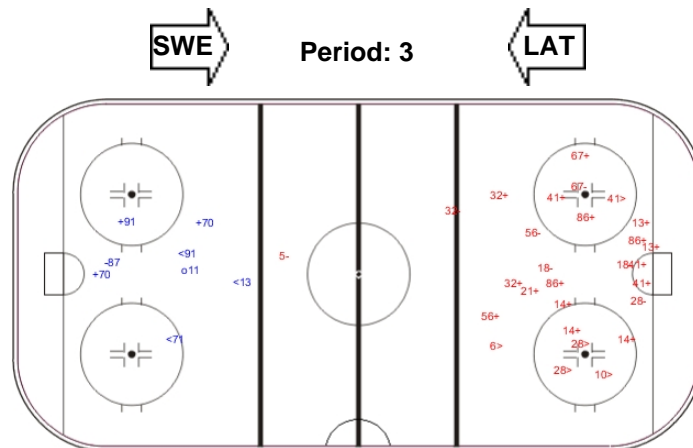

Shots by LAT

Goals (o): 0
SSP (<): 2
SSG (+): 9
SPG (-): 4

GK 25 of SWE

Shots by SWE

Goals (o): 0
SSP (<): 7
SSG (+): 9
SPG (-): 4

GK 30 of LAT

Shots by LAT

Goals (o): 1
SSP (<): 3
SSG (+): 3
SPG (-): 1

GK 25 of SWE

Shots by SWE

Goals (o): 1
SSP (>): 3
SSG (+): 12
SPG (-): 4

GK 30 of LAT

Shots by LAT

Goals (o): 0
SSP (>): 3
SSG (+): 6
SPG (-): 1

GK 25 of SWE

Shots by SWE

Goals (o): 0
SSP (>): 5
SSG (+): 16
SPG (-): 7

GK 30 of LAT

ICE HOCKEY
WORLD
CHAMPIONSHIP
RUSSIA
Moscow - St. Petersburg

ICE PALACE

FRI 6 MAY 2016
START TIME 16:15

ICE HOCKEY

IIHF ICE HOCKEY WORLD CHAMPIONSHIP