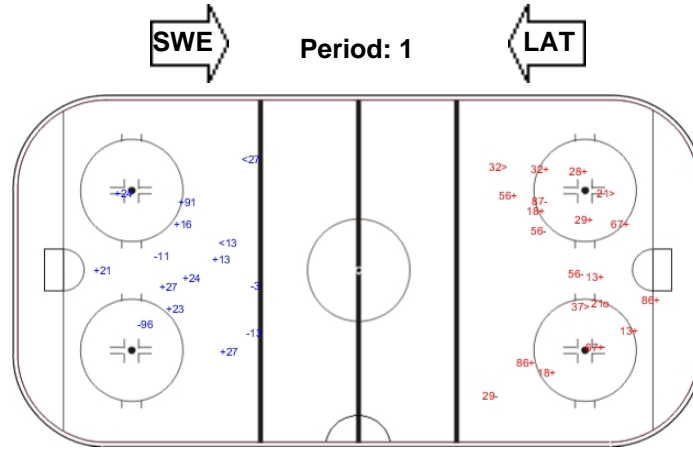

Shots by LAT

Goals (o): 0
SSP (<): 2
SSG (+): 9
SPG (-): 4

GK 25 of SWE

Shots by SWE

Goals (o): 0
SSP (<): 7
SSG (+): 9
SPG (-): 4

GK 30 of LAT

Shots by LAT

Goals (o): 1
SSP (<): 3
SSG (+): 3
SPG (-): 1

GK 25 of SWE

Shots by SWE

Goals (o): 1
SSP (>): 3
SSG (+): 12
SPG (-): 4

GK 30 of LAT

Shots by LAT

Goals (o): 0
SSP (>): 3
SSG (+): 6
SPG (-): 1

GK 25 of SWE

Shots by SWE

Goals (o): 0
SSP (>): 5
SSG (+): 16
SPG (-): 7

GK 30 of LAT

ICE HOCKEY
WORLD
CHAMPIONSHIP
RUSSIA
Moscow - St. Petersburg

ICE PALACE

FRI 6 MAY 2016
START TIME 16:15

ICE HOCKEY

IIHF ICE HOCKEY WORLD CHAMPIONSHIP