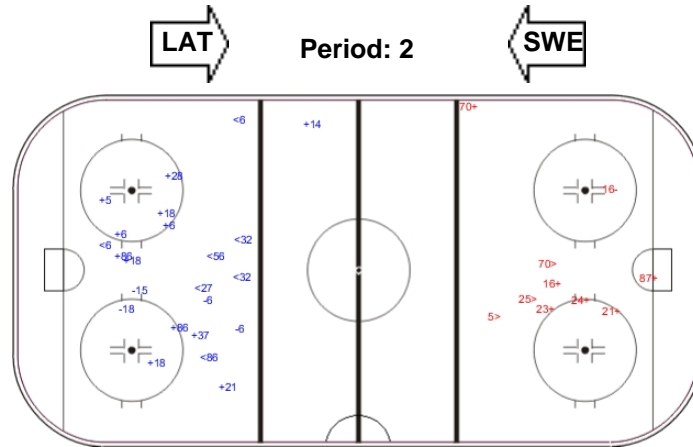

Shots by LAT

Goals (o): 0
SSP (<): 2
SSG (+): 9
SPG (-): 4

GK 25 of SWE

Shots by SWE

Goals (o): 0
SSP (<): 7
SSG (+): 9
SPG (-): 4

GK 30 of LAT

Shots by LAT

Goals (o): 1
SSP (<): 3
SSG (+): 3
SPG (-): 1

GK 25 of SWE

Shots by SWE

Goals (o): 1
SSP (>): 3
SSG (+): 12
SPG (-): 4

GK 30 of LAT

Shots by LAT

Goals (o): 0
SSP (>): 3
SSG (+): 6
SPG (-): 1

GK 25 of SWE

Shots by SWE

Goals (o): 0
SSP (>): 5
SSG (+): 16
SPG (-): 7

GK 30 of LAT

ICE HOCKEY
WORLD
CHAMPIONSHIP
RUSSIA
Moscow - St. Petersburg

ICE PALACE

FRI 6 MAY 2016
START TIME 16:15

ICE HOCKEY

IIHF ICE HOCKEY WORLD CHAMPIONSHIP