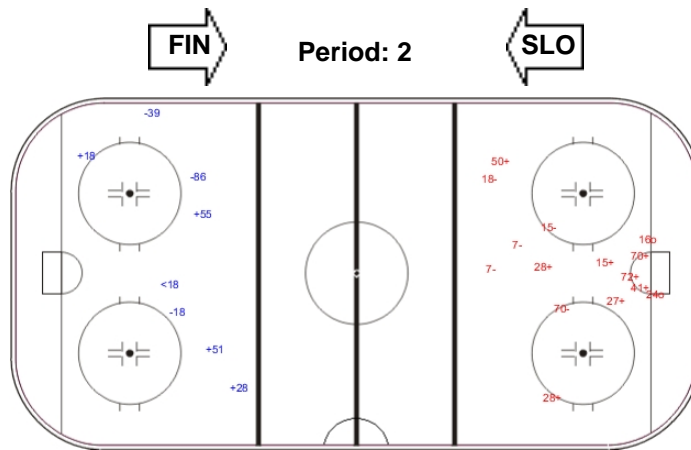

SHOT CHART

FIN - SLO

Shots by FIN

Goals (o): 2   SSG (+): 12
SSP (-): 1   SPG (-): 3

GK 32 of SLO

Shots by SLO

Goals (o): 0   SSG (+): 4
SSP (-): 1   SPG (-): 3

GK 35 of FIN

Shots by FIN

Goals (o): 0   SSG (+): 9
SSP (-): 0   SPG (-): 2

GK 32 of SLO

Shots by SLO

Goals (o): 0   SSG (+): 3
SSP (-): 0   SPG (-): 2

GK 35 of FIN

Shots by FIN

Goals (o): 2   SSG (+): 8
SSP (-): 0   SPG (-): 5

GK 32 of SLO

Shots by SLO

Goals (o): 0   SSG (+): 6
SSP (-): 3   SPG (-): 5

GK 35 of FIN

LEGEND

GK Goalkeeper   **SPG** Shots past goal   **SSG** Shots saved by goalkeeper   **SSP** Shots saved by player