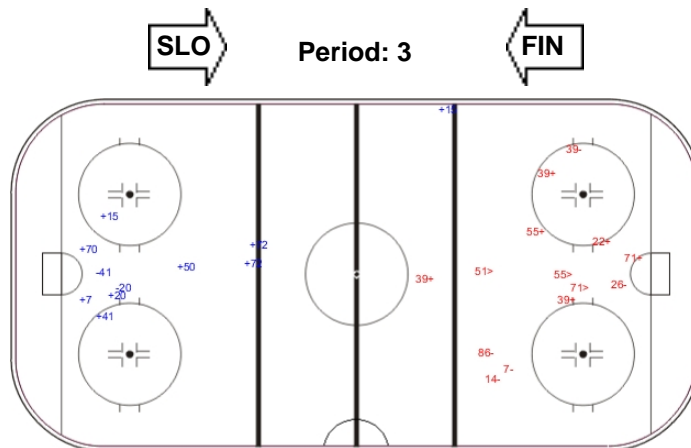

SHOT CHART

FIN - SLO

Shots by FIN

Goals (o): 2   SSG (+): 12
SSP (-): 1   SPG (-): 3

GK 32 of SLO

Shots by SLO

Goals (o): 0   SSG (+): 4
SSP (-): 1   SPG (-): 3

GK 35 of FIN

Shots by FIN

Goals (o): 0   SSG (+): 9
SSP (-): 0   SPG (-): 2

GK 32 of SLO

Shots by SLO

Goals (o): 0   SSG (+): 3
SSP (-): 0   SPG (-): 2

GK 35 of FIN

Shots by FIN

Goals (o): 2   SSG (+): 8
SSP (-): 0   SPG (-): 5

GK 32 of SLO

Shots by SLO

Goals (o): 0   SSG (+): 6
SSP (-): 3   SPG (-): 5

GK 35 of FIN

LEGEND

GK Goalkeeper   **SPG** Shots past goal   **SSG** Shots saved by goalkeeper   **SSP** Shots saved by player