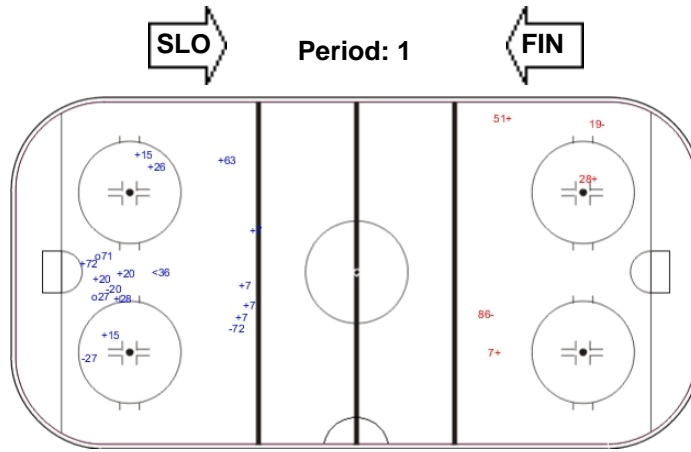

SHOT CHART

FIN - SLO

Shots by FIN

Goals (o): 2   SSG (+): 12
SSP (-): 1   SPG (-): 3

GK 32 of SLO

Shots by SLO

Goals (o): 0   SSG (+): 4
SSP (-): 1   SPG (-): 3

GK 35 of FIN

Shots by FIN

Goals (o): 0   SSG (+): 9
SSP (-): 0   SPG (-): 2

GK 32 of SLO

Shots by SLO

Goals (o): 0   SSG (+): 3
SSP (-): 0   SPG (-): 2

GK 35 of FIN

Shots by FIN

Goals (o): 2   SSG (+): 8
SSP (-): 0   SPG (-): 5

GK 32 of SLO

Shots by SLO

Goals (o): 0   SSG (+): 6
SSP (-): 3   SPG (-): 5

GK 35 of FIN

LEGEND

GK Goalkeeper   **SPG** Shots past goal   **SSG** Shots saved by goalkeeper   **SSP** Shots saved by player