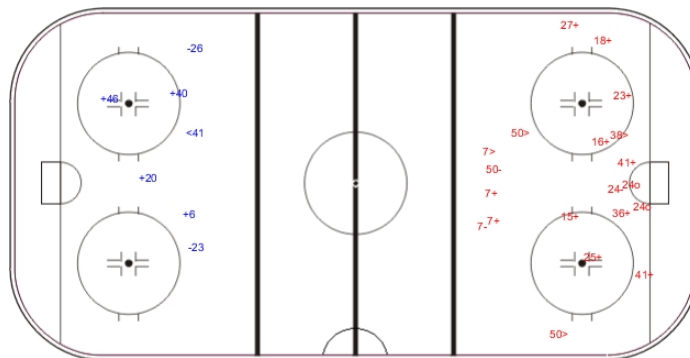

SHOT CHART

NOR - FIN

Shots by FIN

Goals (o): 1 SSG (+): 8
SSP (<): 1 SPG (-): 3

GK 31 of NOR

Period: 1

Shots by NOR

Goals (o): 0 SSG (+): 7
SSP (>): 1 SPG (-): 3

GK 35 of FIN

Shots by NOR

Goals (o): 0 SSG (+): 4
SSP (<): 1 SPG (-): 2

GK 35 of FIN

Period: 2

Shots by FIN

Goals (o): 2 SSG (+): 11
SSP (>): 4 SPG (-): 3

GK 31 of NOR