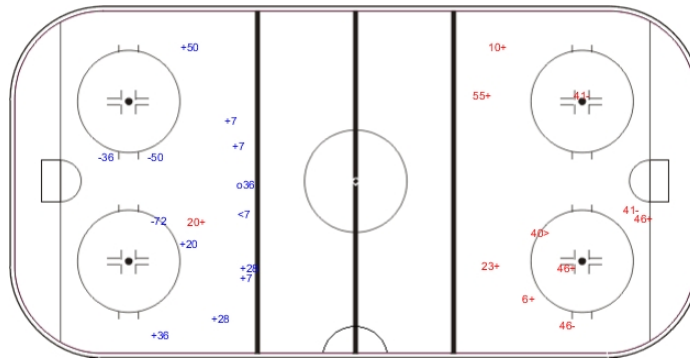

SHOT CHART

NOR - FIN

Shots by FIN

Goals (o): 1 SSG (+): 8
SSP (<): 1 SPG (-): 3

GK 31 of NOR

Period: 1

Shots by NOR

Goals (o): 0 SSG (+): 7
SSP (>): 1 SPG (-): 3