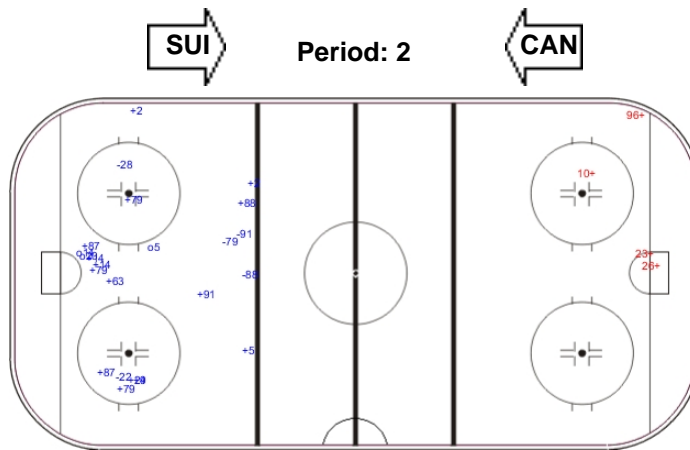

SHOT CHART

SUI - CAN

Shots by SUI

Goals (o): 1   SSG (+): 11
SSP (-): 0   SPG (-): 3

GK 41 of CAN

Shots by CAN

Goals (o): 3   SSG (+): 15
SSP (-): 0   SPG (-): 5

GK 20 of SUI

Shots by SUI

Goals (o): 1   SSG (+): 8
SSP (-): 0   SPG (-): 3

GK 41 of CAN

Shots by CAN

Goals (o): 2   SSG (+): 14
SSP (-): 0   SPG (-): 4

GK 20 of SUI

Shots by SUI

Goals (o): 0   SSG (+): 4
SSP (-): 0   SPG (-): 0

GK 41 of CAN

Shots by CAN

Goals (o): 2   SSG (+): 10
SSP (-): 0   SPG (-): 10

GK 20 of SUI

LEGEND

GK Goalkeeper   **SPG** Shots past goal   **SSG** Shots saved by goalkeeper   **SSP** Shots saved by player