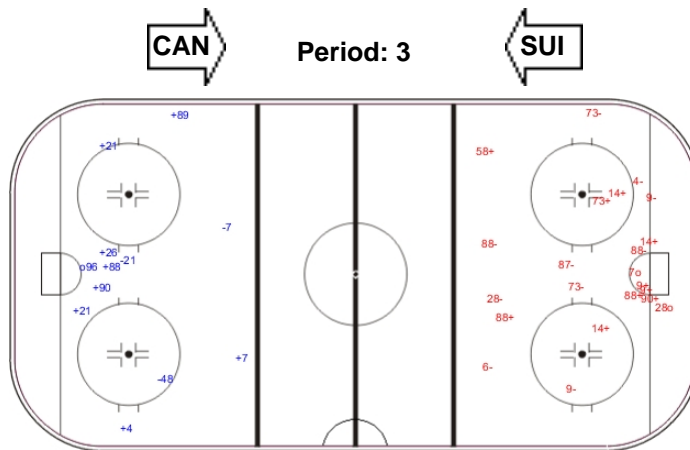

SHOT CHART

SUI - CAN

Shots by SUI

Goals (o): 1   SSG (+): 11
SSP (-): 0   SPG (-): 3

GK 41 of CAN

Shots by CAN

Goals (o): 3   SSG (+): 15
SSP (-): 0   SPG (-): 5

GK 20 of SUI

Shots by SUI

Goals (o): 1   SSG (+): 8
SSP (-): 0   SPG (-): 3

GK 41 of CAN

Shots by CAN

Goals (o): 2   SSG (+): 14
SSP (-): 0   SPG (-): 4

GK 20 of SUI

Shots by SUI

Goals (o): 0   SSG (+): 4
SSP (-): 0   SPG (-): 0

GK 41 of CAN

Shots by CAN

Goals (o): 2   SSG (+): 10
SSP (-): 0   SPG (-): 10

GK 20 of SUI

LEGEND

GK Goalkeeper   **SPG** Shots past goal   **SSG** Shots saved by goalkeeper   **SSP** Shots saved by player