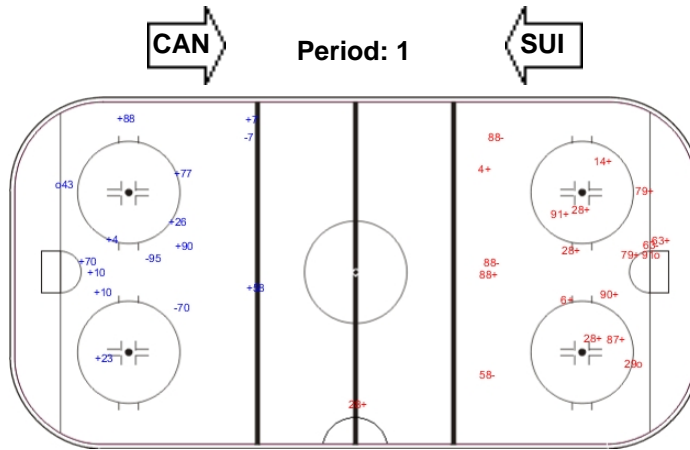

SHOT CHART

SUI - CAN

Shots by SUI

Goals (o): 1   SSG (+): 11
SSP (-): 0   SPG (-): 3

GK 41 of CAN

Shots by CAN

Goals (o): 3   SSG (+): 15
SSP (-): 0   SPG (-): 5

GK 20 of SUI

Shots by SUI

Goals (o): 1   SSG (+): 8
SSP (-): 0   SPG (-): 3

GK 41 of CAN

Shots by CAN

Goals (o): 2   SSG (+): 14
SSP (-): 0   SPG (-): 4

GK 20 of SUI

Shots by SUI

Goals (o): 0   SSG (+): 4
SSP (-): 0   SPG (-): 0

GK 41 of CAN

Shots by CAN

Goals (o): 2   SSG (+): 10
SSP (-): 0   SPG (-): 10

GK 20 of SUI

LEGEND

GK Goalkeeper   **SPG** Shots past goal   **SSG** Shots saved by goalkeeper   **SSP** Shots saved by player