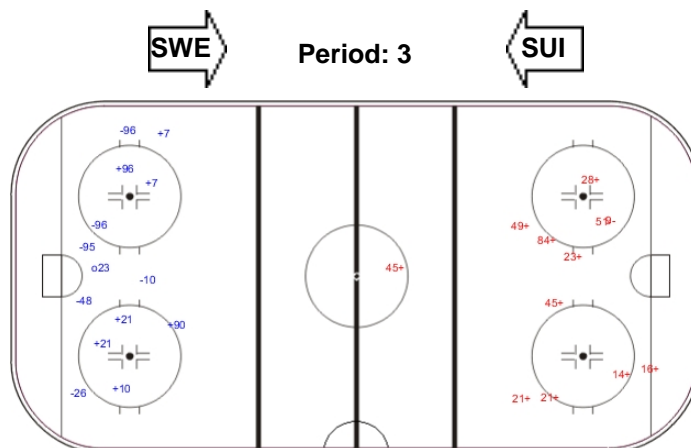

SHOT CHART

SWE - SUI

Shots by SUI

Goals (o): 0   SSG (+): 5
SSP (-): 0   SPG (-): 3

GK 1 of SWE

Shots by SWE

Goals (o): 0   SSG (+): 7
SSP (-): 0   SPG (-): 9

GK 63 of SUI

Shots by SUI

Goals (o): 1   SSG (+): 7
SSP (-): 0   SPG (-): 6

GK 1 of SWE

Shots by SWE

Goals (o): 1   SSG (+): 7
SSP (-): 0   SPG (-): 7

GK 63 of SUI

Shots by SUI

Goals (o): 0   SSG (+): 2
SSP (-): 0   SPG (-): 5

GK 1 of SWE

Shots by SWE

Goals (o): 0   SSG (+): 10
SSP (-): 0   SPG (-): 2

GK 63 of SUI