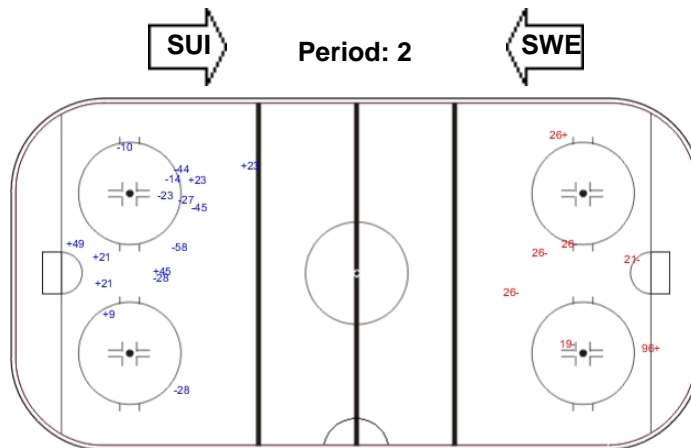

SHOT CHART

SWE - SUI

Shots by SUI

Goals (o): 0   SSG (+): 5
SSP (-): 0   SPG (-): 3

GK 1 of SWE

Shots by SWE

Goals (o): 0   SSG (+): 7
SSP (-): 0   SPG (-): 9

GK 63 of SUI

Shots by SUI

Goals (o): 1   SSG (+): 7
SSP (-): 0   SPG (-): 6

GK 1 of SWE

Shots by SWE

Goals (o): 1   SSG (+): 7
SSP (-): 0   SPG (-): 7

GK 63 of SUI

Shots by SUI

Goals (o): 0   SSG (+): 2
SSP (-): 0   SPG (-): 5

GK 1 of SWE

Shots by SWE

Goals (o): 0   SSG (+): 10
SSP (-): 0   SPG (-): 2

GK 63 of SUI