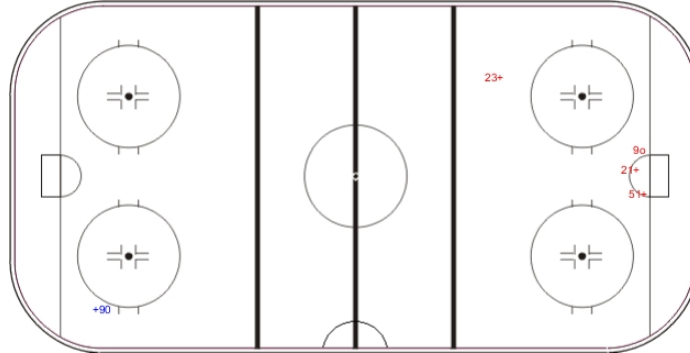

IIHF ICE HOCKEY WORLD CHAMPIONSHIP
PRELIMINARY ROUND - GROUP A, GAME 41

SAT 9 MAY 2015
START TIME 20:15

Shots by SUI

Goals (o): 0

SSG (+): 1

SSP (<): 0

SPG (-): 0

GK 1 of SWE

Overtime

Shots by SWE

Goals (o): 1

SSG (+): 3

SSP (>): 0

SPG (-): 0

GK 63 of SUI

LEGEND

GK Goalkeeper

SPG Shots past goal

SSG Shots saved by goalkeeper

SSP Shots saved by player