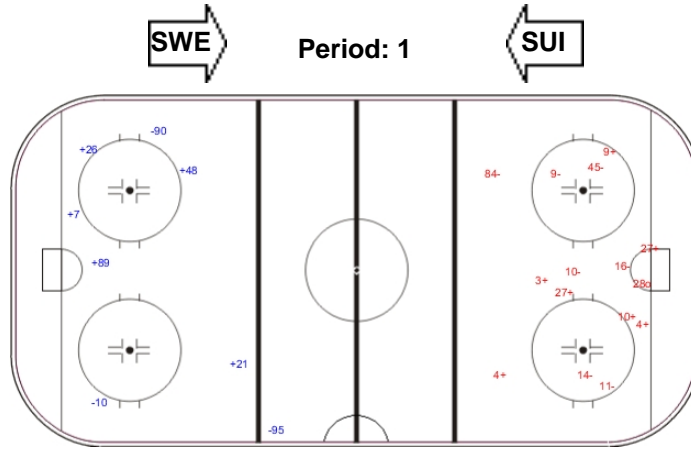

SHOT CHART

SWE - SUI

Shots by SUI

Goals (o): 0   SSG (+): 5
SSP (-): 0   SPG (-): 3

GK 1 of SWE

Shots by SWE

Goals (o): 0   SSG (+): 7
SSP (-): 0   SPG (-): 9

GK 63 of SUI

Shots by SUI

Goals (o): 1   SSG (+): 7
SSP (-): 0   SPG (-): 6

GK 1 of SWE

Shots by SWE

Goals (o): 1   SSG (+): 7
SSP (-): 0   SPG (-): 7

GK 63 of SUI

Shots by SUI

Goals (o): 0   SSG (+): 2
SSP (-): 0   SPG (-): 5

GK 1 of SWE

Shots by SWE

Goals (o): 0   SSG (+): 10
SSP (-): 0   SPG (-): 2

GK 63 of SUI