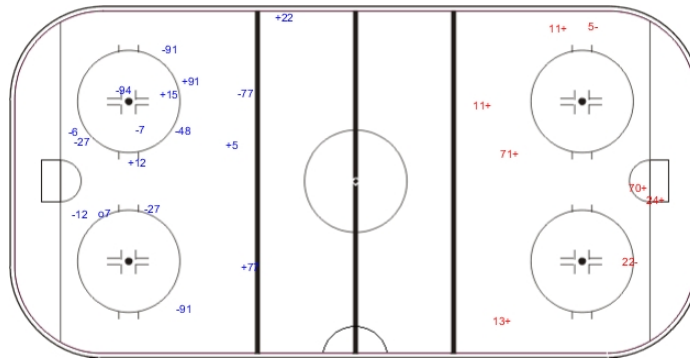

SHOT CHART

AUT - LAT

Shots by AUT

Goals (o): 1 SSG (+): 6
SSP (<): 0 SPG (-): 10

GK 31 of LAT

Period: 1

Shots by LAT

Goals (o): 0 SSG (+): 6
SSP (>): 0 SPG (-): 2

GK 29 of AUT

Shots by LAT

Goals (o): 1 SSG (+): 6
SSP (<): 0 SPG (-): 2

GK 29 of AUT

Period: 2

Shots by AUT

Goals (o): 0 SSG (+): 10
SSP (>): 0 SPG (-): 2

GK 31 of LAT