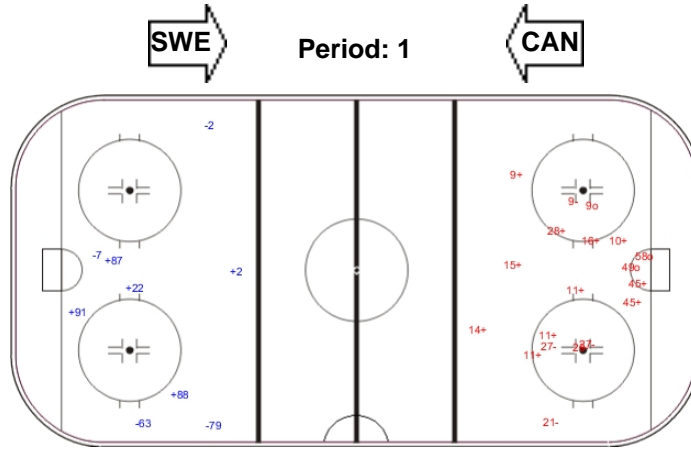

Goals (o): 3 SSG (+): 16
SSP (-): 0 SPG (-): 2

GK 31 of SWE

Shots by SWE

Goals (o): 0 SSG (+): 9
SSP (-): 0 SPG (-): 3

GK 41 of CAN

LEGEND

ENG Empty net goal GK Goalkeeper SPG Shots past goal SSG Shots saved by goalkeeper SSP Shots saved by player