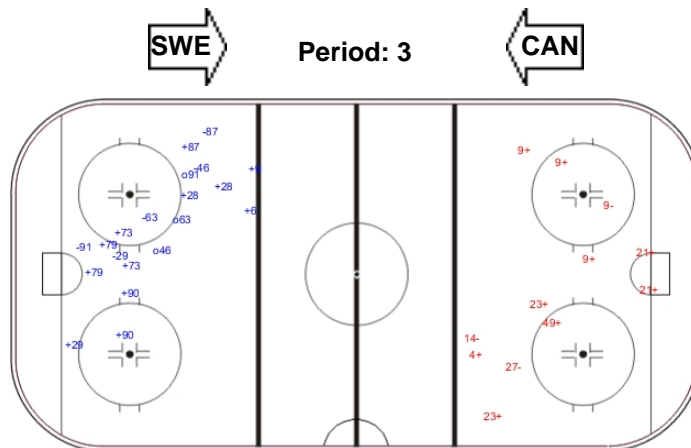

Goals (o): 3 SSG (+): 16
SSP (-): 0 SPG (-): 2

GK 31 of SWE

Shots by SWE

Goals (o): 0 SSG (+): 9
SSP (-): 0 SPG (-): 3

GK 41 of CAN

LEGEND

ENG Empty net goal GK Goalkeeper SPG Shots past goal SSG Shots saved by goalkeeper SSP Shots saved by player