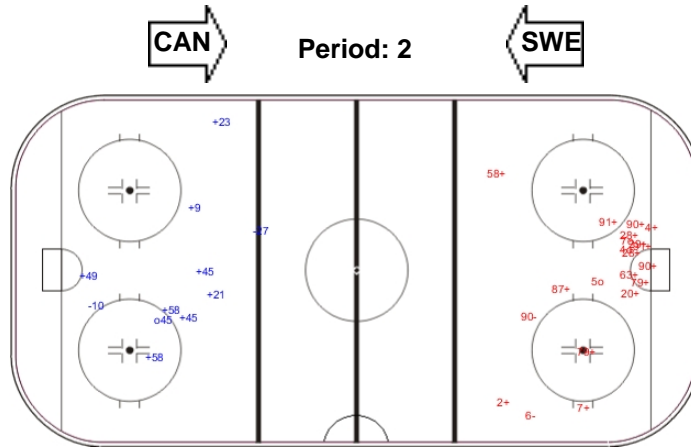

Goals (o): 3 SSG (+): 16
SSP (-): 0 SPG (-): 2

GK 31 of SWE

Shots by SWE

Goals (o): 0 SSG (+): 9
SSP (-): 0 SPG (-): 3

GK 41 of CAN

LEGEND

ENG Empty net goal GK Goalkeeper SPG Shots past goal SSG Shots saved by goalkeeper SSP Shots saved by player