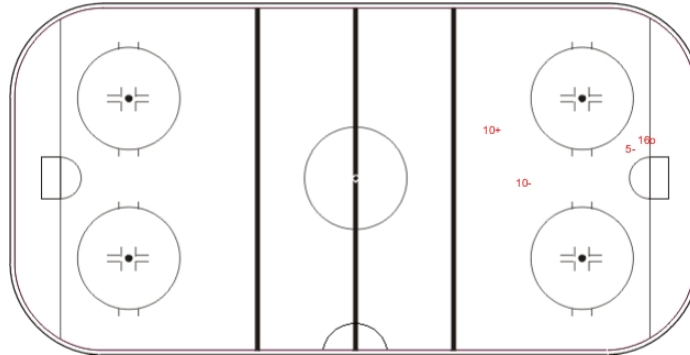

Shots by SUI

Goals (o): 0

SSG (+): 0

SSP (<): 0

SPG (-): 0

GK 31 of LAT

Overtime

Shots by LAT