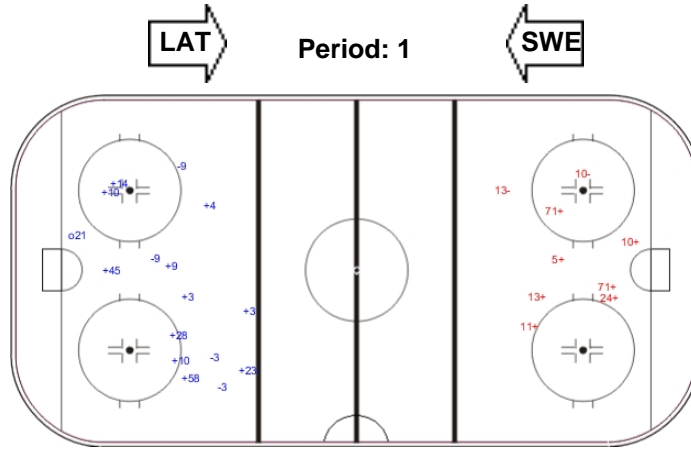

SHOT CHART

LAT - SWE

Shots by SWE

Goals (o): 1   SSG (+): 11
SSP (-): 0   SPG (-): 4

GK 31 of LAT

Shots by LAT

Goals (o): 1   SSG (+): 6
SSP (-): 0   SPG (-): 1

GK 1 of SWE

Shots by SWE

Goals (o): 4   SSG (+): 12
SSP (-): 0   SPG (-): 3

GK 31 of LAT

Shots by LAT

Goals (o): 0   SSG (+): 7
SSP (>): 0   SPG (-): 2

GK 1 of SWE

Shots by SWE

Goals (o): 3   SSG (+): 5
SSP (>): 0   SPG (-): 4

GK 31 of LAT

Shots by LAT

Goals (o): 0   SSG (+): 6
SSP (>): 0   SPG (-): 1

GK 1 of SWE

LEGEND

GK Goalkeeper   **SPG** Shots past goal   **SSG** Shots saved by goalkeeper   **SSP** Shots saved by player