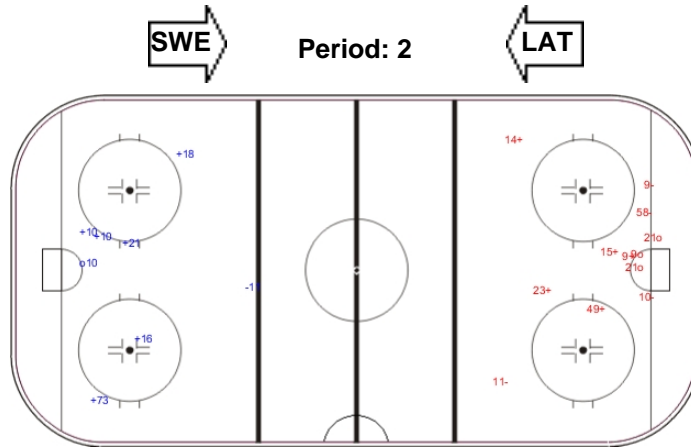

SHOT CHART

LAT - SWE

Shots by SWE

Goals (o): 1   SSG (+): 11
SSP (-): 0   SPG (-): 4

GK 31 of LAT

Shots by LAT

Goals (o): 1   SSG (+): 6
SSP (-): 0   SPG (-): 1

GK 1 of SWE

Shots by SWE

Goals (o): 4   SSG (+): 12
SSP (-): 0   SPG (-): 3

GK 31 of LAT

Shots by LAT

Goals (o): 0   SSG (+): 7
SSP (>): 0   SPG (-): 2

GK 1 of SWE

Shots by SWE

Goals (o): 3   SSG (+): 5
SSP (>): 0   SPG (-): 4

GK 31 of LAT

Shots by LAT

Goals (o): 0   SSG (+): 6
SSP (>): 0   SPG (-): 1

GK 1 of SWE

LEGEND

GK Goalkeeper   **SPG** Shots past goal   **SSG** Shots saved by goalkeeper   **SSP** Shots saved by player