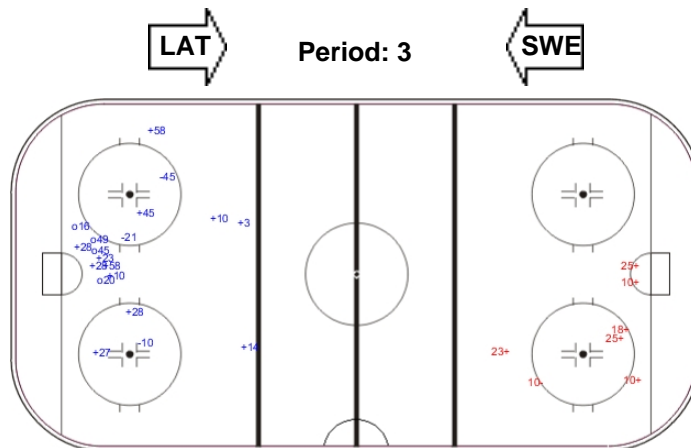

SHOT CHART

LAT - SWE

Shots by SWE

Goals (o): 1   SSG (+): 11
SSP (-): 0   SPG (-): 4

GK 31 of LAT

Shots by LAT

Goals (o): 1   SSG (+): 6
SSP (-): 0   SPG (-): 1

GK 1 of SWE

Shots by SWE

Goals (o): 4   SSG (+): 12
SSP (-): 0   SPG (-): 3

GK 31 of LAT

Shots by LAT

Goals (o): 0   SSG (+): 7
SSP (>): 0   SPG (-): 2

GK 1 of SWE

Shots by SWE

Goals (o): 3   SSG (+): 5
SSP (>): 0   SPG (-): 4

GK 31 of LAT

Shots by LAT

Goals (o): 0   SSG (+): 6
SSP (>): 0   SPG (-): 1

GK 1 of SWE

LEGEND

GK Goalkeeper   **SPG** Shots past goal   **SSG** Shots saved by goalkeeper   **SSP** Shots saved by player