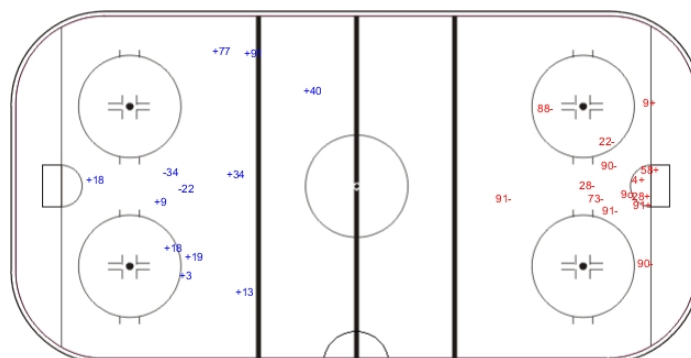

Shots by CAN

Goals (o): 4 SSG (+): 7
SSP (-): 0 SPG (-): 3

GK 44 of GER

Period: 2

Shots by GER

Goals (o): 0 SSG (+): 3
SSP (-): 0 SPG (-): 2

GK 31 of CAN

Period: 3