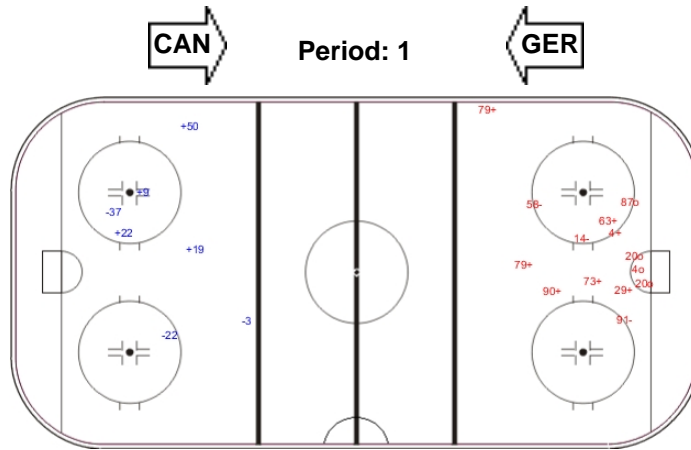

Goals (o): 5 SSG (+): 12
SSP (-): 0 SPG (-): 8

GK 33 of GER

GK 44 of GER

Shots by GER

Goals (o): 0 SSG (+): 10
SSP (-): 0 SPG (-): 2

GK 31 of CAN

LEGEND

GK Goalkeeper **SPG** Shots past goal **SSG** Shots saved by goalkeeper **SSP** Shots saved by player