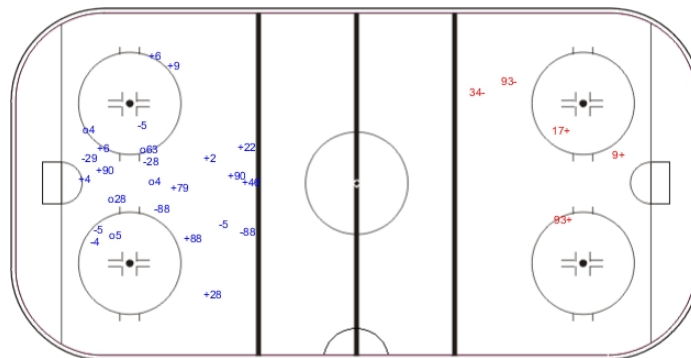

Shots by CAN

Goals (o): 4   SSG (+): 7
SSP (-): 0   SPG (-): 3

GK 44 of GER

Period: 2