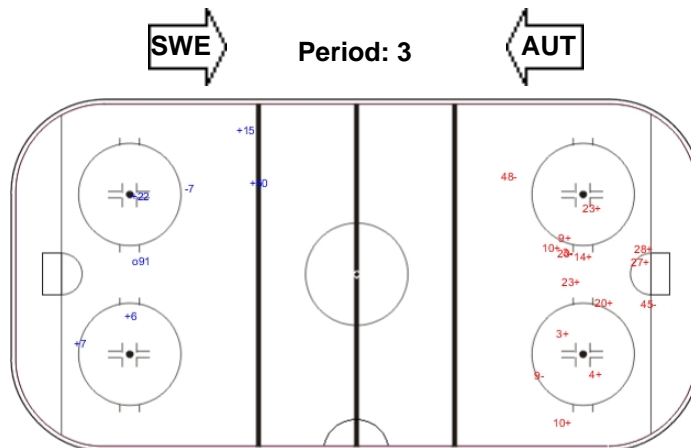

Goals (o): 0    SSG (+): 4  
SSP (>): 0    SPG (-): 4

GK 31 of SWE

Shots by SWE

Goals (o): 0    SSG (+): 11  
SSP (>): 0    SPG (-): 5

GK 29 of AUT

LEGEND

**GK** Goalkeeper    **SPG** Shots past goal    **SSG** Shots saved by goalkeeper    **SSP** Shots saved by player