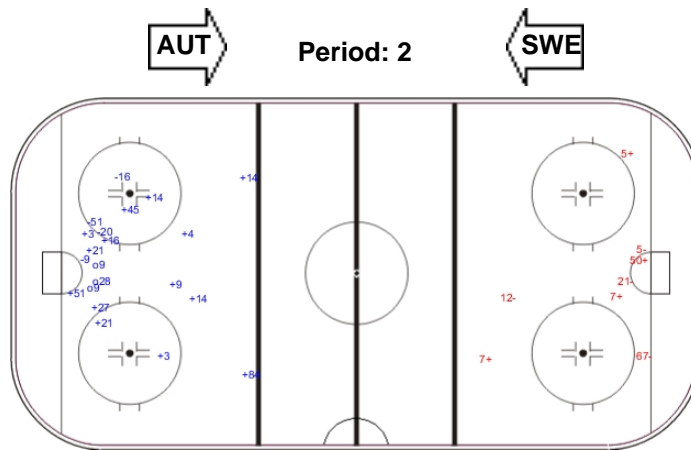

Goals (o): 0    SSG (+): 4  
SSP (>): 0    SPG (-): 4

GK 31 of SWE

Shots by SWE

Goals (o): 0    SSG (+): 11  
SSP (>): 0    SPG (-): 5

GK 29 of AUT

LEGEND

**GK** Goalkeeper    **SPG** Shots past goal    **SSG** Shots saved by goalkeeper    **SSP** Shots saved by player