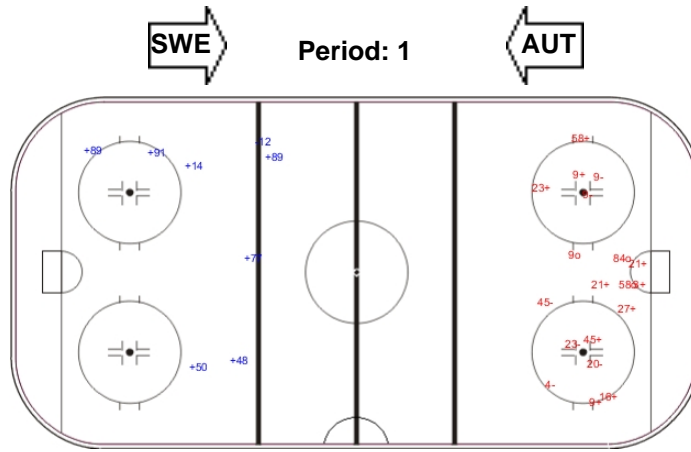

Goals (o): 0    SSG (+): 4  
SSP (>): 0    SPG (-): 4

GK 31 of SWE

Shots by SWE

Goals (o): 0    SSG (+): 11  
SSP (>): 0    SPG (-): 5

GK 29 of AUT

LEGEND

**GK** Goalkeeper    **SPG** Shots past goal    **SSG** Shots saved by goalkeeper    **SSP** Shots saved by player