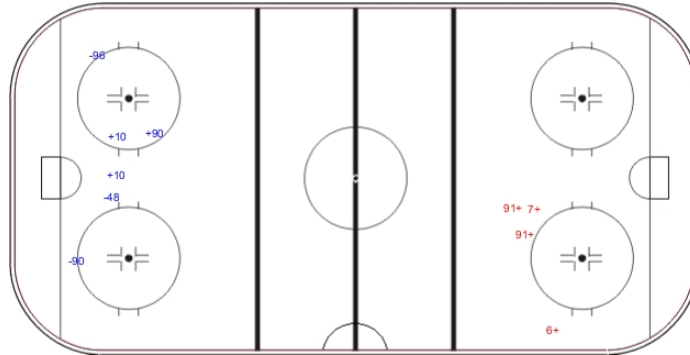

Shots by SUI

Goals (o): 0

SSG (+): 3

SSP (<): 0

SPG (-): 3

GK 29 of AUT

Overtime

Shots by AUT

Goals (o): 0

SSG (+): 4

SSP (>): 0

SPG (-): 0

GK 20 of SUI

LEGEND

GK Goalkeeper

SPG Shots past goal

SSG Shots saved by goalkeeper

SSP Shots saved by player