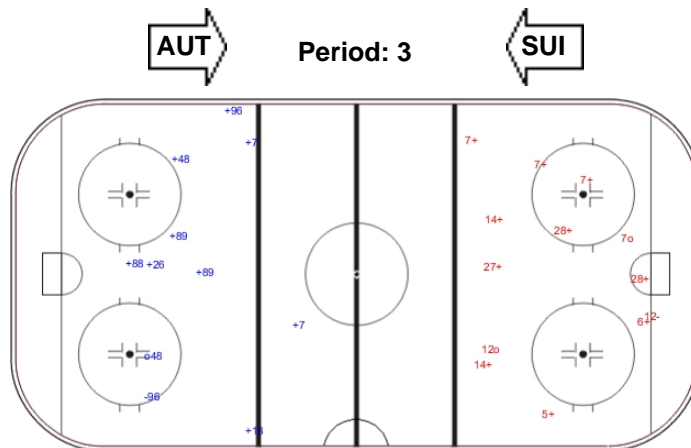

Shots by SUI

Goals (o): 1   SSG (+): 9
SSP (-): 0   SPG (-): 1

GK 29 of AUT

Shots by AUT

Goals (o): 2   SSG (+): 10
SSP (>): 0   SPG (-): 1

GK 20 of SUI