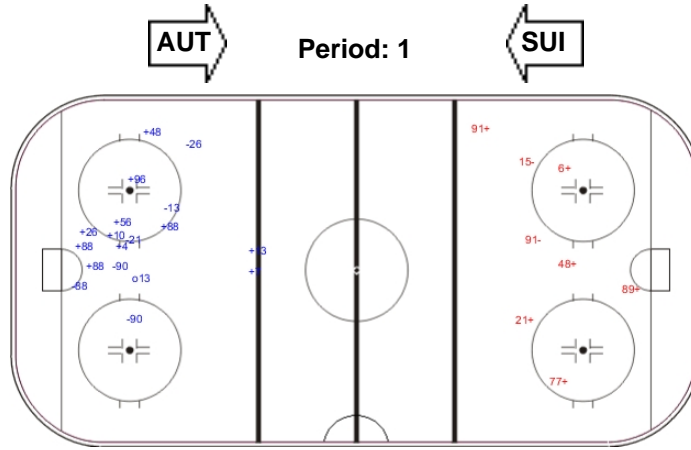

SHOT CHART

SUI - AUT

Shots by SUI

Goals (o): 1      SSG (+): 11  
SSP (-): 0      SPG (-): 6

GK 29 of AUT

Shots by AUT

Goals (o): 0      SSG (+): 6  
SSP (>): 0      SPG (-): 2

GK 20 of SUI