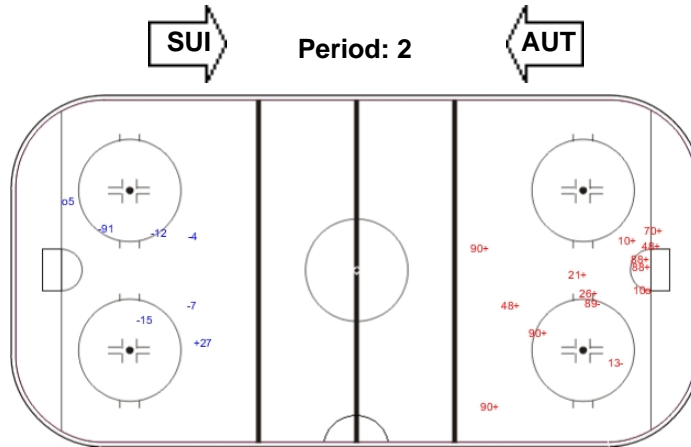

Shots by AUT

Goals (o): 1      SSG (+): 1  
SSP (-): 0      SPG (-): 5

GK 20 of SUI

Shots by SUI

Goals (o): 1      SSG (+): 11  
SSP (>): 0      SPG (-): 2

GK 29 of AUT

Shots by SUI

Goals (o): 1      SSG (+): 9  
SSP (-): 0      SPG (-): 1