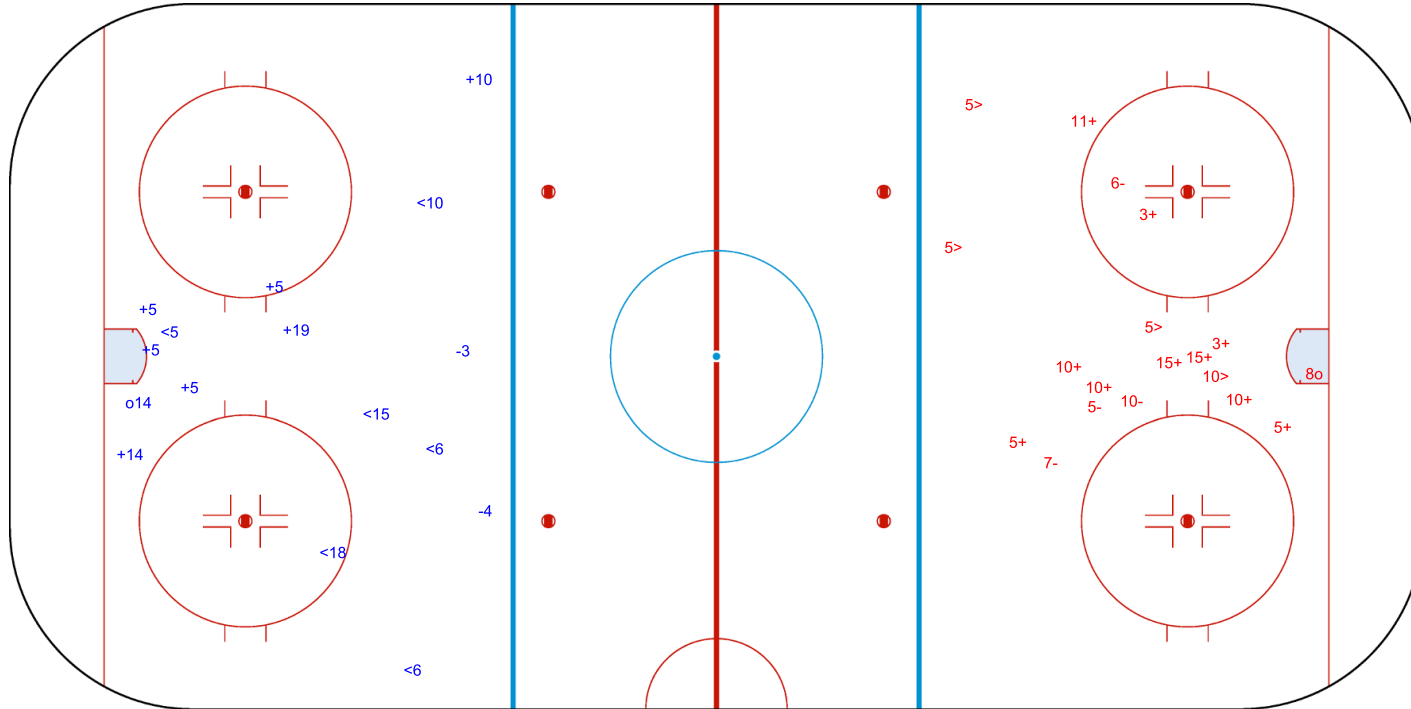

SHOT CHART
LTU - SRB

Shots by SRB
Goals (o): 1
SSP (<): 6
SSG (+): 7
SPG (-): 2

GK 25 of LTU

1st Period

Shots by LTU
Goals (o): 1
SSP (>): 4
SSG (+): 10
SPG (-): 4

GK 1 of SRB

Shots by LTU
Goals (o): 1
SSP (<): 2
SSG (+): 10
SPG (-): 2

GK 1 of SRB

2nd Period

Shots by SRB
Goals (o): 1
SSP (>): 5
SSG (+): 10
SPG (-): 2

GK 25 of LTU

Shots by SRB

Goals (o): 0 SSG (+): 5
SSP (<): 6 SPG (-): 4

GK 25 of LTU

LTU → 3rd Period ← SRB