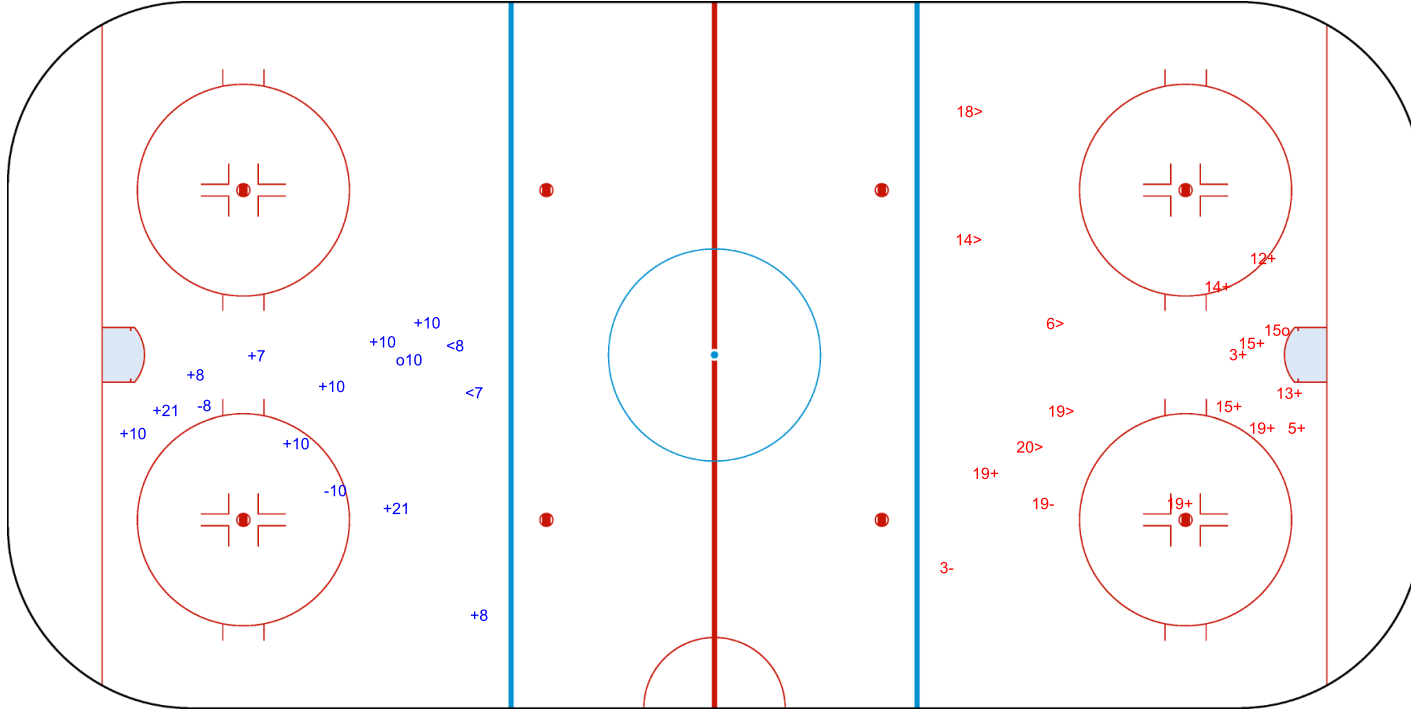

SHOT CHART
LTU - SRB

Shots by SRB
Goals (o): 1
SSP (<): 6
SSG (+): 7
SPG (-): 2

GK 25 of LTU

1st Period

Shots by LTU
Goals (o): 1
SSP (>): 4
SSG (+): 10
SPG (-): 4

GK 1 of SRB

Shots by LTU
Goals (o): 1
SSP (<): 2
SSG (+): 10
SPG (-): 2

GK 1 of SRB

2nd Period

Shots by SRB
Goals (o): 1
SSP (>): 5
SSG (+): 10
SPG (-): 2

GK 25 of LTU

Shots by SRB

Goals (o): 0 SSG (+): 5
SSP (<): 6 SPG (-): 4

GK 25 of LTU

LTU → 3rd Period ← SRB

Shots by LTU

Goals (o): 3 SSG (+): 7
SSP (>): 4 SPG (-): 2

GK 1 of SRB

Legend:	
GK	Goalkeeper
SPG	Shots past goal
SSG	Shots saved by goalkeeper
SSP	Shots saved by player