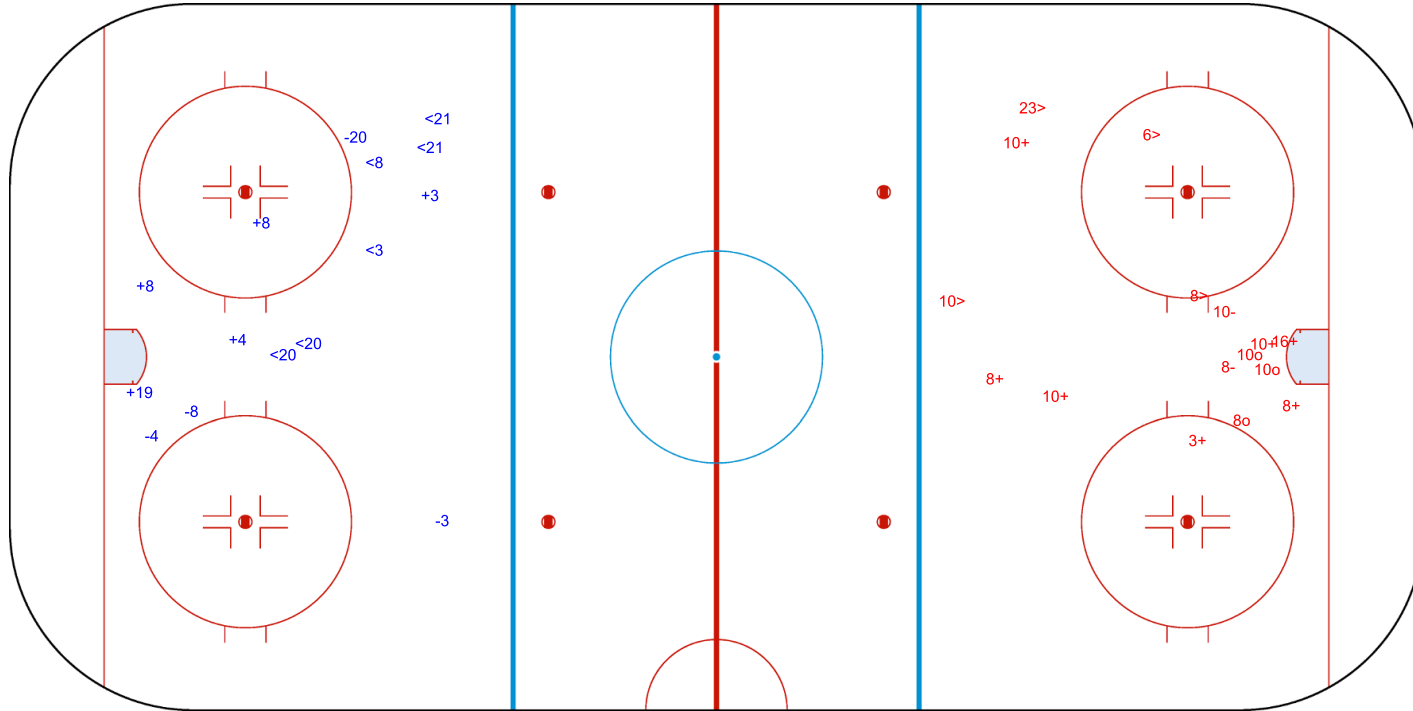

SHOT CHART
LTU - SRB

Shots by SRB
Goals (o): 1
SSP (<): 6
SSG (+): 7
SPG (-): 2

GK 25 of LTU

1st Period

Shots by LTU
Goals (o): 1
SSP (>): 4
SSG (+): 10
SPG (-): 4

GK 1 of SRB

Shots by LTU
Goals (o): 1
SSP (<): 2
SSG (+): 10
SPG (-): 2

GK 1 of SRB

2nd Period

Shots by SRB
Goals (o): 1
SSP (>): 5
SSG (+): 10
SPG (-): 2

GK 25 of LTU

Shots by SRB

Goals (o): 0 SSG (+): 5
SSP (<): 6 SPG (-): 4

GK 25 of LTU

LTU → 3rd Period ← SRB

Shots by LTU

Goals (o): 3 SSG (+): 7
SSP (>): 4 SPG (-): 2

GK 1 of SRB

Legend:	
GK	Goalkeeper
SPG	Shots past goal
SSG	Shots saved by goalkeeper
SSP	Shots saved by player