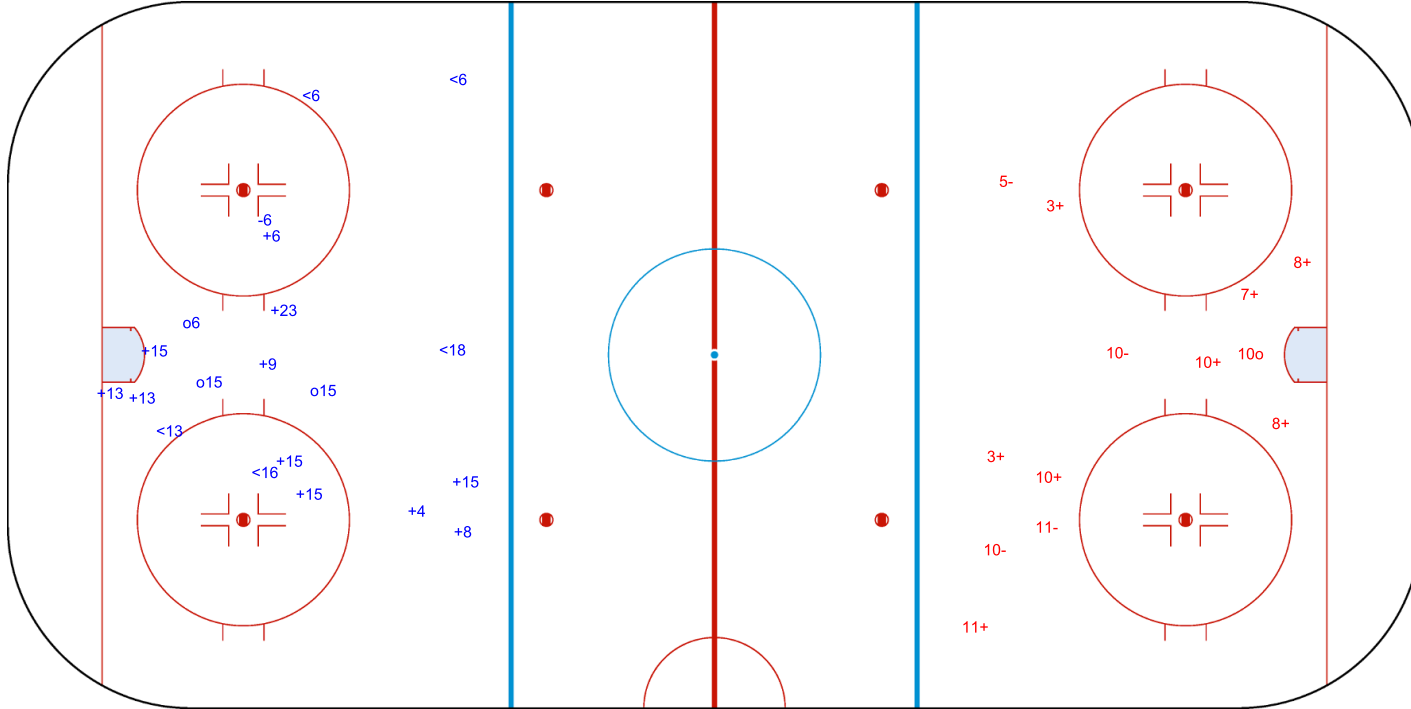

SHOT CHART
LTU - ROU

Shots by ROU
Goals (o): 1
SSP (<): 1
SSG (+): 11
SPG (-): 1

GK 25 of LTU

LTU → 1st Period ← ROU

Shots by LTU
Goals (o): 1
SSP (>): 5
SSG (+): 9
SPG (-): 3

GK 20 of ROU

Shots by LTU
Goals (o): 1 SSG (+): 5
SSP (<): 2 SPG (-): 2

GK 20 of ROU

ROU → 2nd Period ← LTU

Shots by ROU
Goals (o): 0 SSG (+): 10
SSP (>): 4 SPG (-): 9

GK 25 of LTU

Shots by ROU

Goals (o): 3 SSG (+): 11
SSP (-): 5 SPG (-): 1

GK 25 of LTU

LTU → 3rd Period ← ROU

Shots by LTU

Goals (o): 1 SSG (+): 8
SSP (>): 0 SPG (-): 4

GK 20 of ROU

Legend:		
GK	Goalkeeper	
SPG	Shots past goal	
SSG	Shots saved by goalkeeper	
SSP	Shots saved by player	