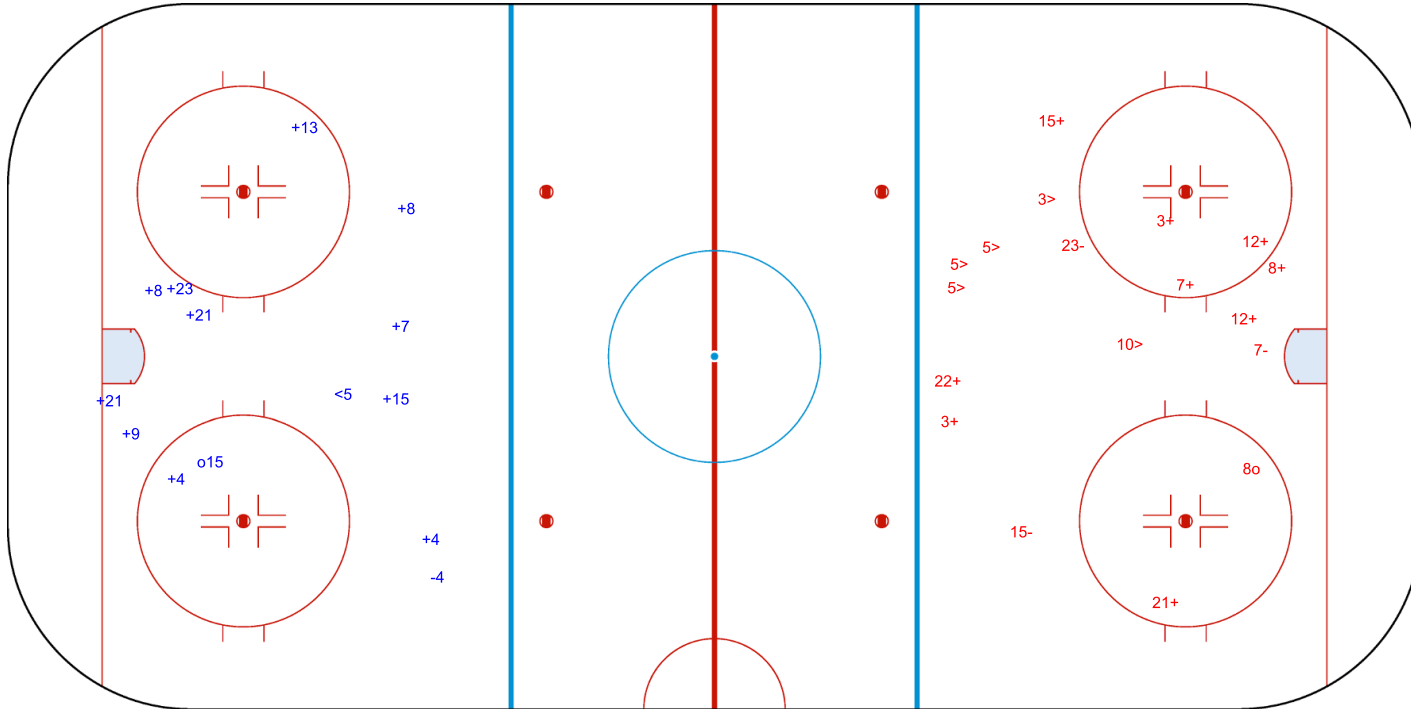

SHOT CHART
LTU - ROU

Shots by ROU
Goals (o): 1
SSP (<): 1
SSG (+): 11
SPG (-): 1

GK 25 of LTU

LTU → 1st Period ← ROU

Shots by LTU
Goals (o): 1
SSP (>): 5
SSG (+): 9
SPG (-): 3

GK 20 of ROU

Shots by LTU
Goals (o): 1 SSG (+): 5
SSP (<): 2 SPG (-): 2

GK 20 of ROU

ROU → 2nd Period ← LTU

Shots by ROU
Goals (o): 0 SSG (+): 10
SSP (>): 4 SPG (-): 9

GK 25 of LTU

Shots by ROU

Goals (o): 3 SSG (+): 11
SSP (-): 5 SPG (-): 1

GK 25 of LTU

LTU → 3rd Period ← ROU