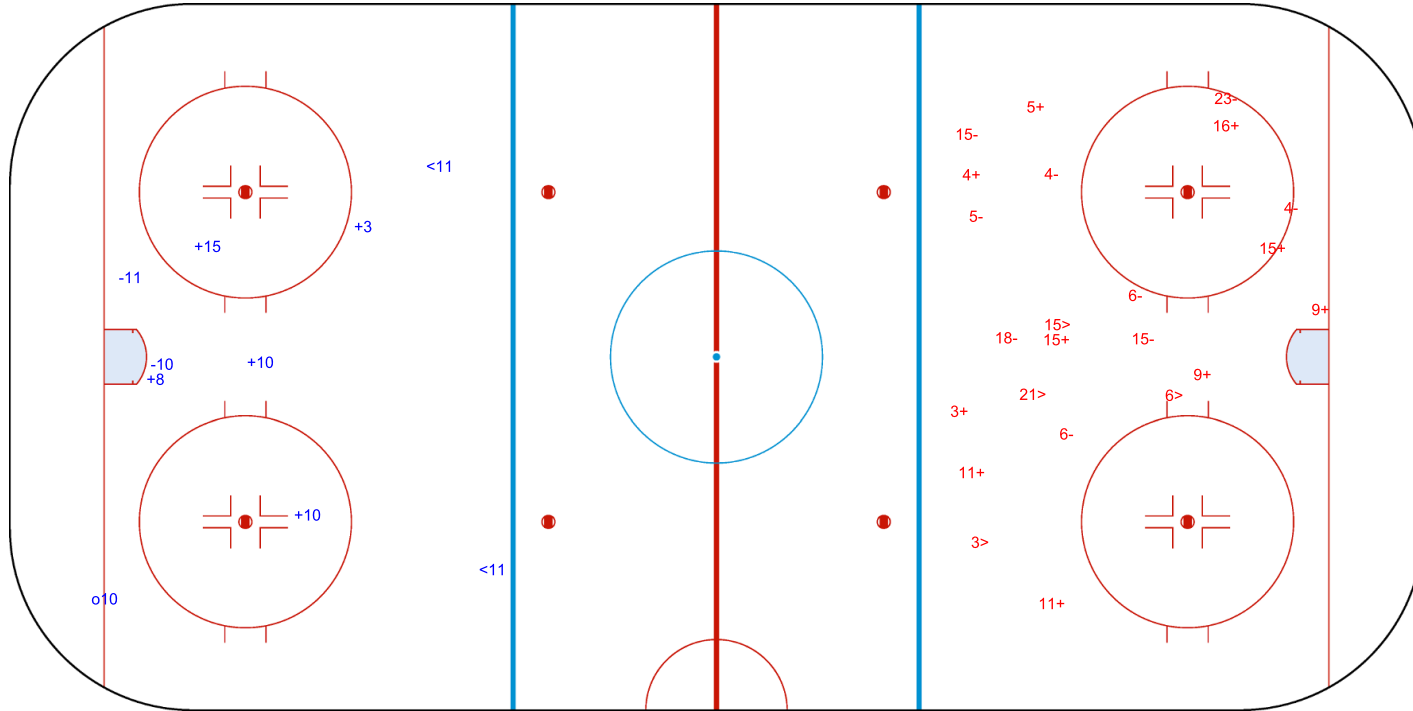

SHOT CHART
LTU - ROU

Shots by ROU
Goals (o): 1
SSP (<): 1
SSG (+): 11
SPG (-): 1

GK 25 of LTU

LTU → 1st Period ← ROU

Shots by LTU
Goals (o): 1
SSP (>): 5
SSG (+): 9
SPG (-): 3

GK 20 of ROU

Shots by LTU
Goals (o): 1 SSG (+): 5
SSP (<): 2 SPG (-): 2

GK 20 of ROU

ROU → 2nd Period ← LTU

Shots by ROU
Goals (o): 0 SSG (+): 10
SSP (>): 4 SPG (-): 9

GK 25 of LTU

Shots by ROU

Goals (o): 3 SSG (+): 11
SSP (-): 5 SPG (-): 1

GK 25 of LTU

LTU → 3rd Period ← ROU