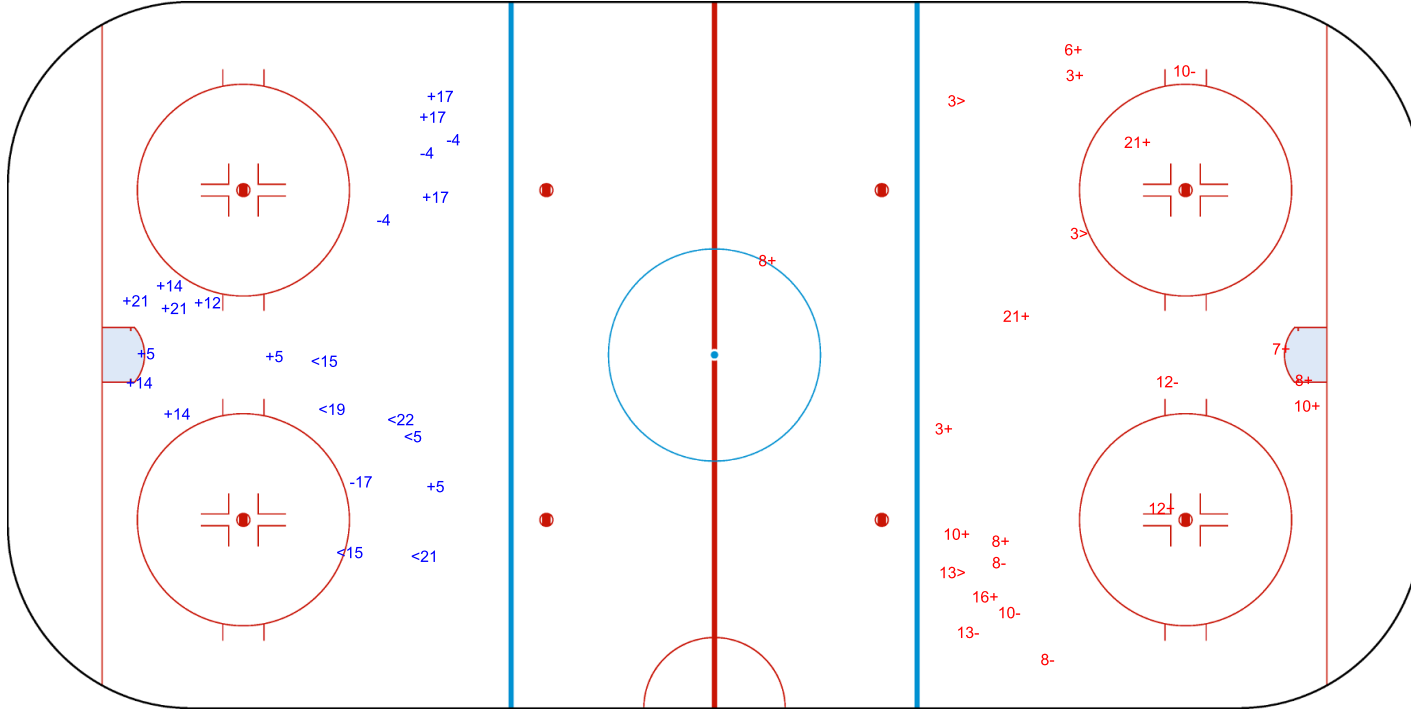

GK 20 of CRO

Shots by LTU

Goals (o): 1    SSG (+): 6  
SSP (<): 2    SPG (-): 4

GK 20 of CRO

2nd Period

Shots by CRO

Goals (o): 1    SSG (+): 9  
SSP (>): 7    SPG (-): 1

GK 25 of LTU

Shots by CRO  
Goals (o): 0  
SSP (<): 6  
SSG (+): 12  
SPG (-): 4

GK 25 of LTU

LTU → 3rd Period ← CRO

Shots by LTU  
Goals (o): 0  
SSP (>): 3  
SSG (+): 13  
SPG (-): 6

GK 20 of CRO

Shots by CRO

Goals (o): 0    SSG (+): 9  
SSP (<): 3    SPG (-): 0