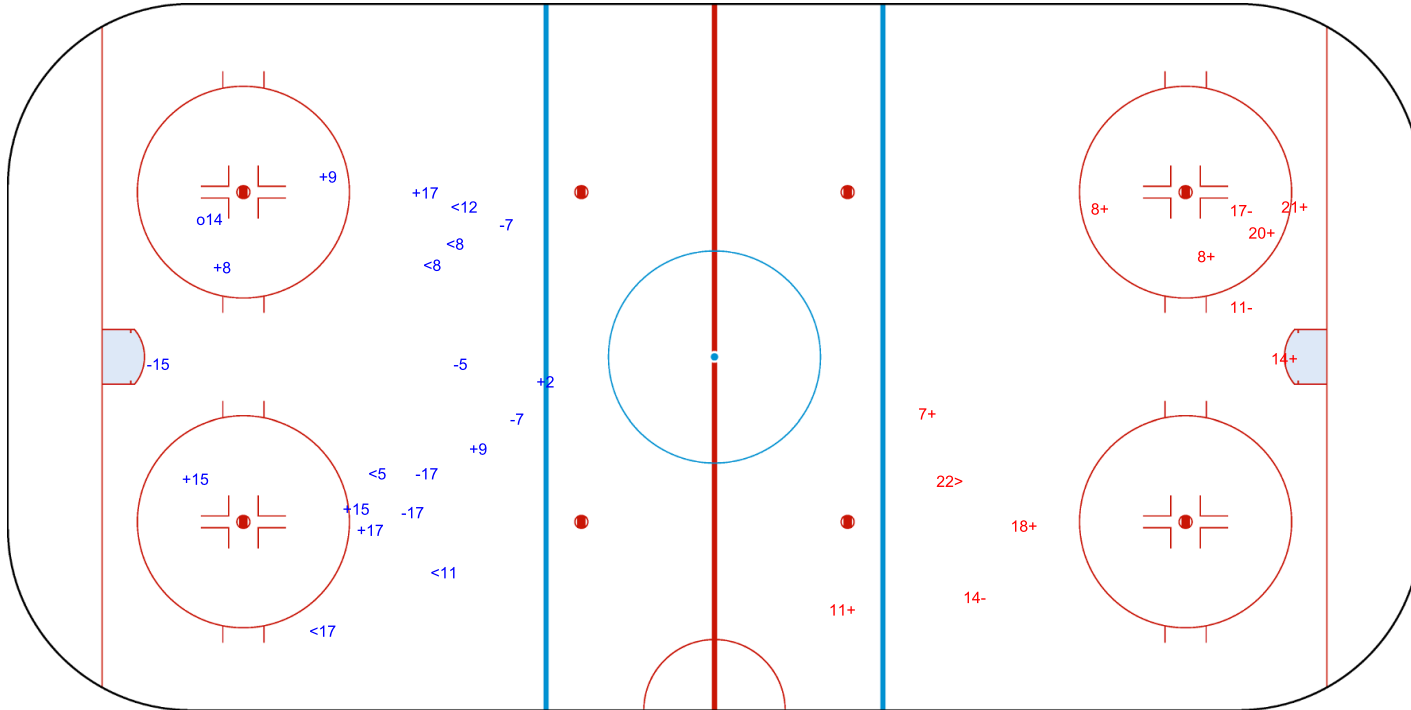

SHOT CHART
POL - EST

Shots by POL
Goals (o): 1 SSG (+): 8
SSP (<): 6 SPG (-): 6

GK 29 of EST

EST Period: 1 POL

Shots by EST
Goals (o): 0 SSG (+): 8
SSP (>): 1 SPG (-): 3

GK 25 of POL

Shots by EST
Goals (o): 0
SSP (<): 3
SSG (+): 14
SPG (-): 0