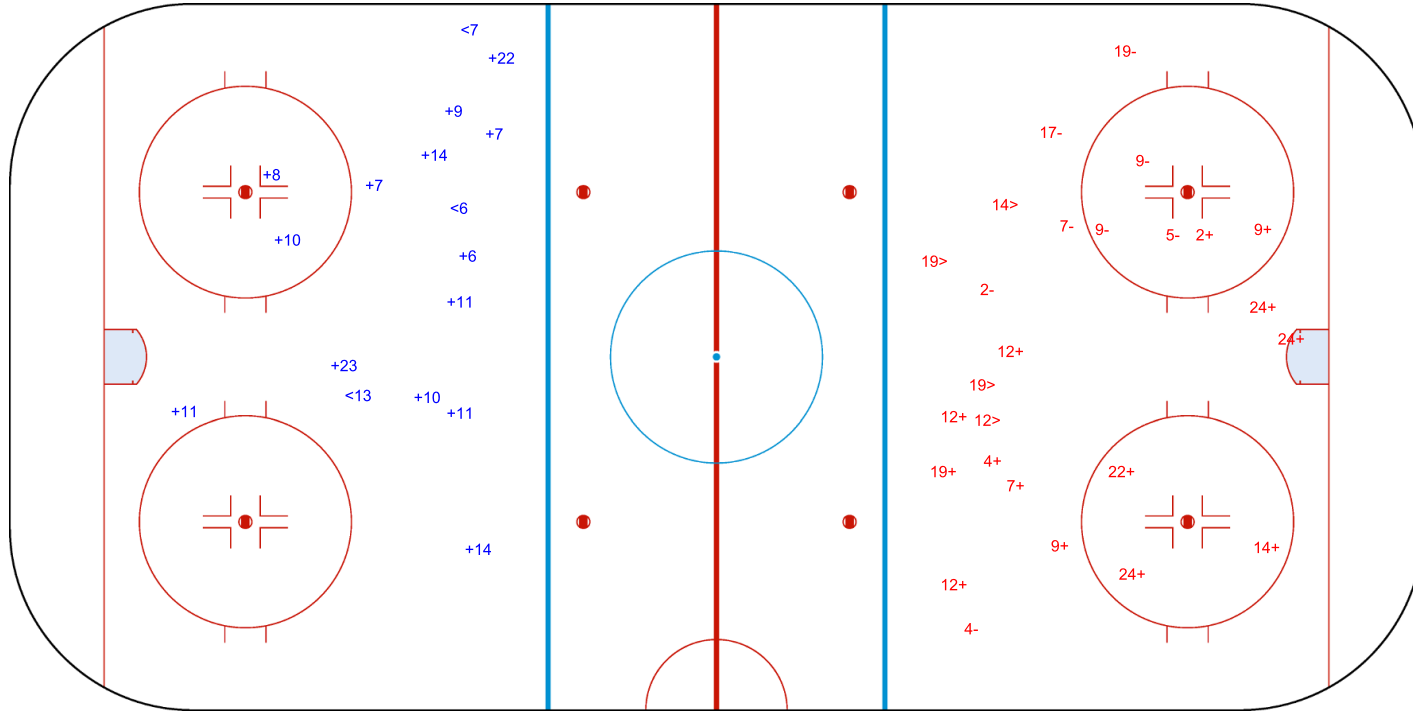

Shots by EST
Goals (o): 0
SSP (<): 3
SSG (+): 14
SPG (-): 0

GK 25 of POL

POL → Period: 2 ← EST

Shots by POL
Goals (o): 0
SSP (>): 4
SSG (+): 14
SPG (-): 8

GK 29 of EST