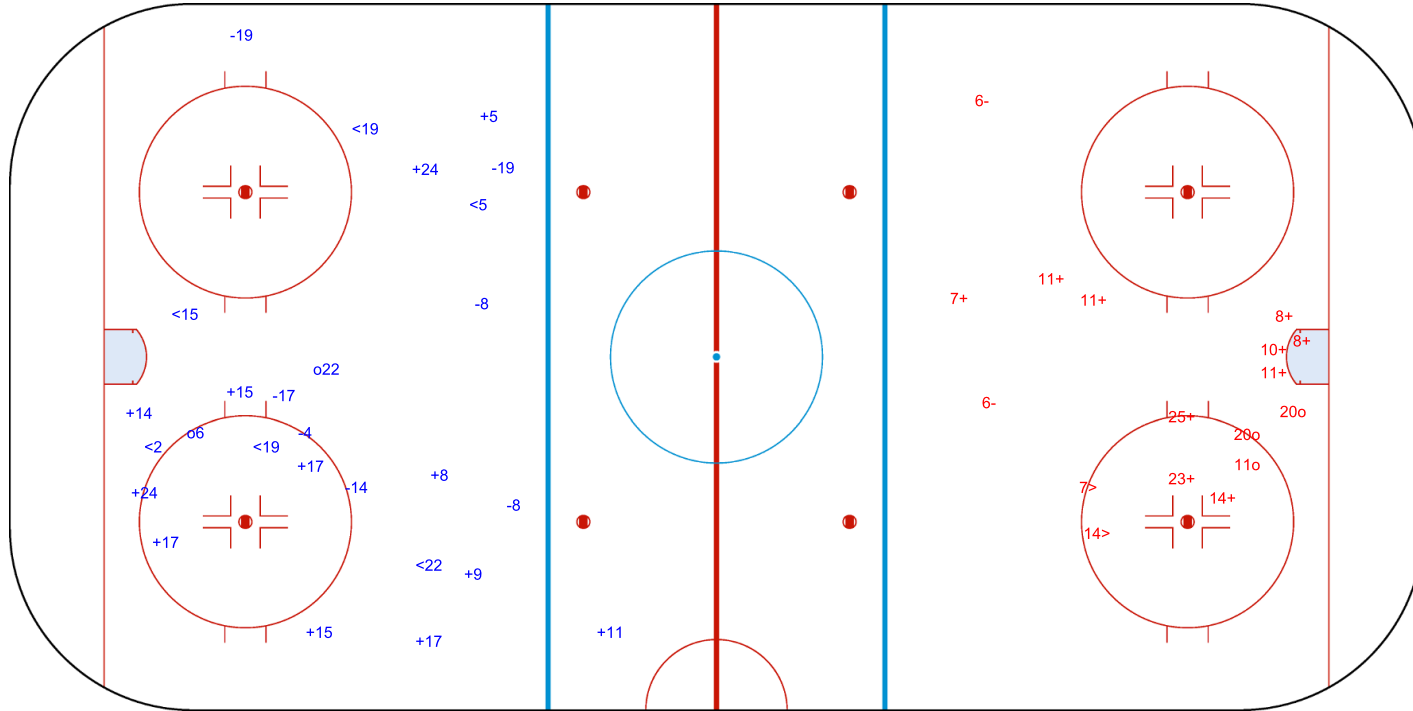

Period: 3

POL

Shots by EST

Goals (o): 3 SSG (+): 10
SSP (>): 2 SPG (-): 2

GK 25 of POL

Shots by POL

Goals (o): 0 SSG (+): 0
SSP (<): 0 SPG (-): 0

GK 29 of EST