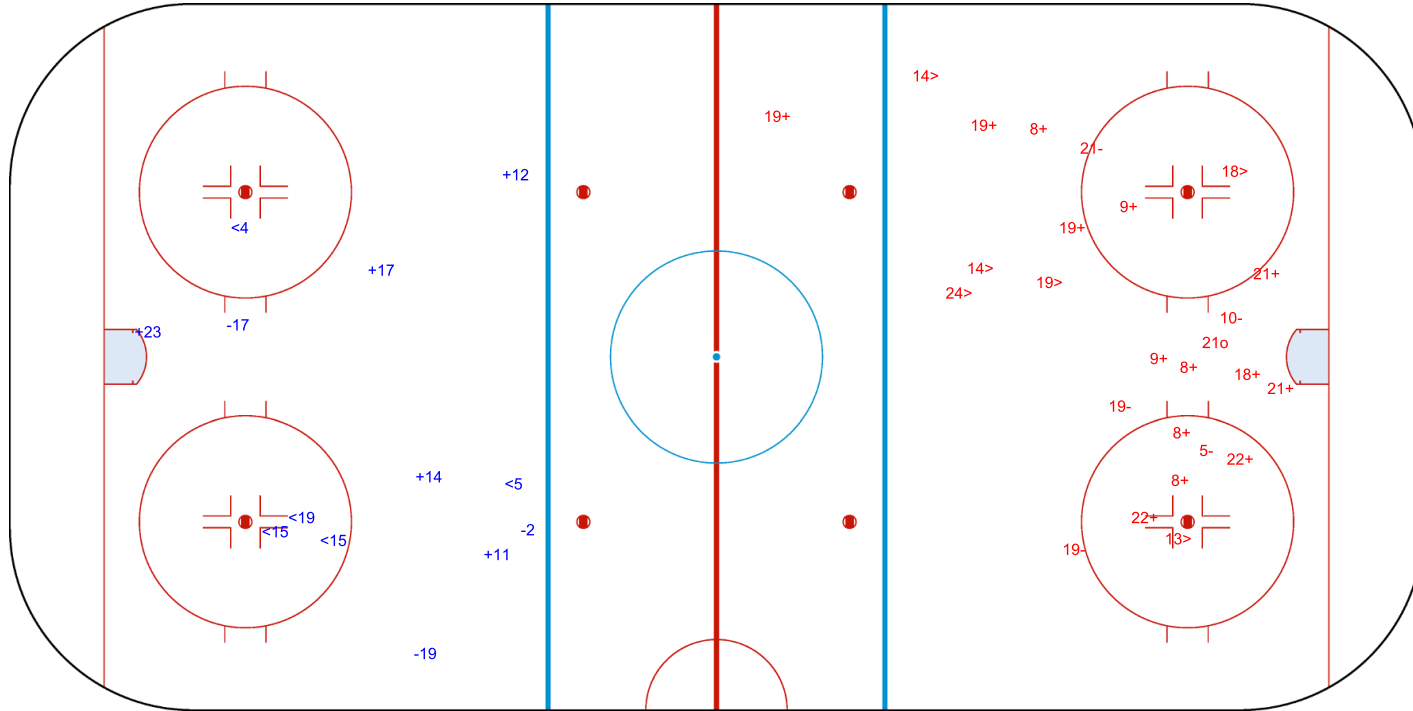

SHOT CHART
SLO - POL

Shots by SLO
Goals (o): 1
SSG (+): 14
SSP (<): 6
SPG (-): 1

GK 20 of POL

POL → Period: 1 ← SLO

Shots by POL
Goals (o): 1
SSP (>): 2
SSG (+): 7
SPG (-): 2

GK 1 of SLO

Shots by POL

Goals (o): 0 SSG (+): 5
SSP (<): 5 SPG (-): 3

GK 1 of SLO

Period: 2

Shots by SLO

Goals (o): 1 SSG (+): 14
SSP (>): 6 SPG (-): 5

GK 20 of POL

Shots by SLO

Goals (o): 1 SSG (+): 9
SSP (-): 5 SPG (-): 3

o17

GK 20 of POL

POL

Period: 3

SLO

Shots by POL

Goals (o): 0 SSG (+): 5
SSP (>): 2 SPG (-): 1

GK 1 of SLO

Legend:		
GK	Goalkeeper	
SPG	Shots past goal	
SSG	Shots saved by goalkeeper	
SSP	Shots saved by player	