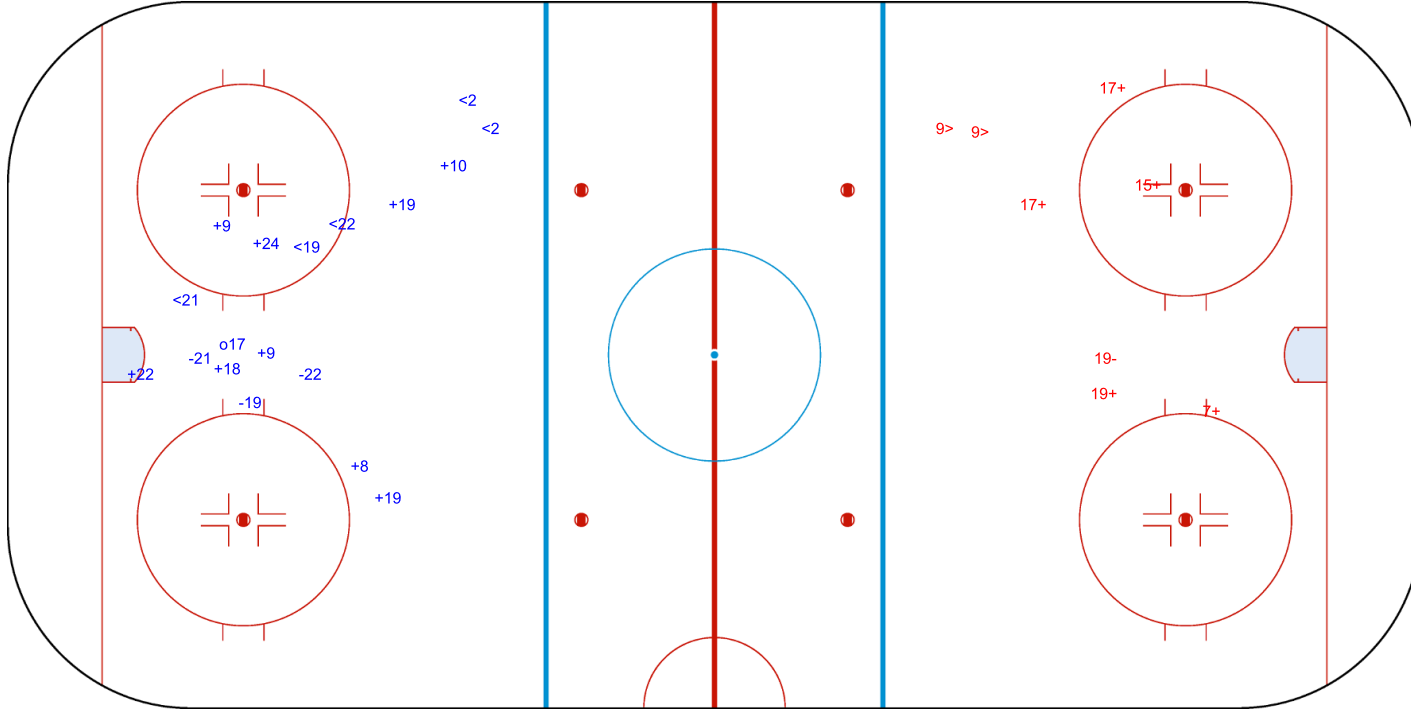

GK 1 of SLO

Period: 2

Shots by SLO

Goals (o): 1 SSG (+): 14
SSP (>): 6 SPG (-): 5

GK 20 of POL

Shots by SLO

Goals (o): 1 SSG (+): 9
SSP (-): 5 SPG (-): 3

o17

GK 20 of POL

POL

Period: 3

SLO

Shots by POL

Goals (o): 0 SSG (+): 5
SSP (>): 2 SPG (-): 1

GK 1 of SLO

Legend:		
GK	Goalkeeper	
SPG	Shots past goal	
SSG	Shots saved by goalkeeper	
SSP	Shots saved by player	