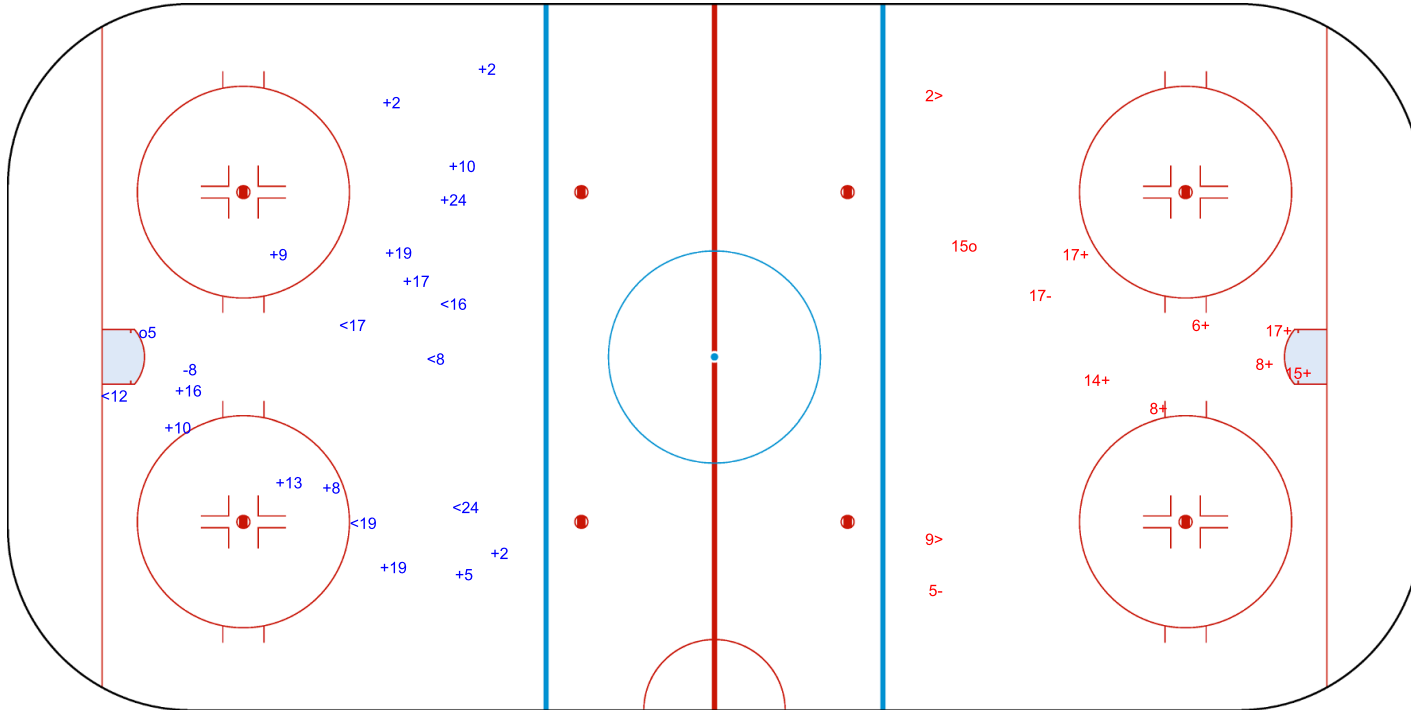

SHOT CHART
SLO - POL

Shots by SLO
Goals (o): 1
SSG (+): 14
SSP (<): 6
SPG (-): 1

GK 20 of POL

POL → Period: 1 ← SLO

Shots by POL
Goals (o): 1
SSP (>): 2
SSG (+): 7
SPG (-): 2

GK 1 of SLO

Shots by POL

Goals (o): 0 SSG (+): 5
SSP (<): 5 SPG (-): 3

GK 1 of SLO

Period: 2

Shots by SLO

Goals (o): 1 SSG (+): 14
SSP (>): 6 SPG (-): 5

GK 20 of POL

Shots by SLO

Goals (o): 1 SSG (+): 9
SSP (-): 5 SPG (-): 3

o17