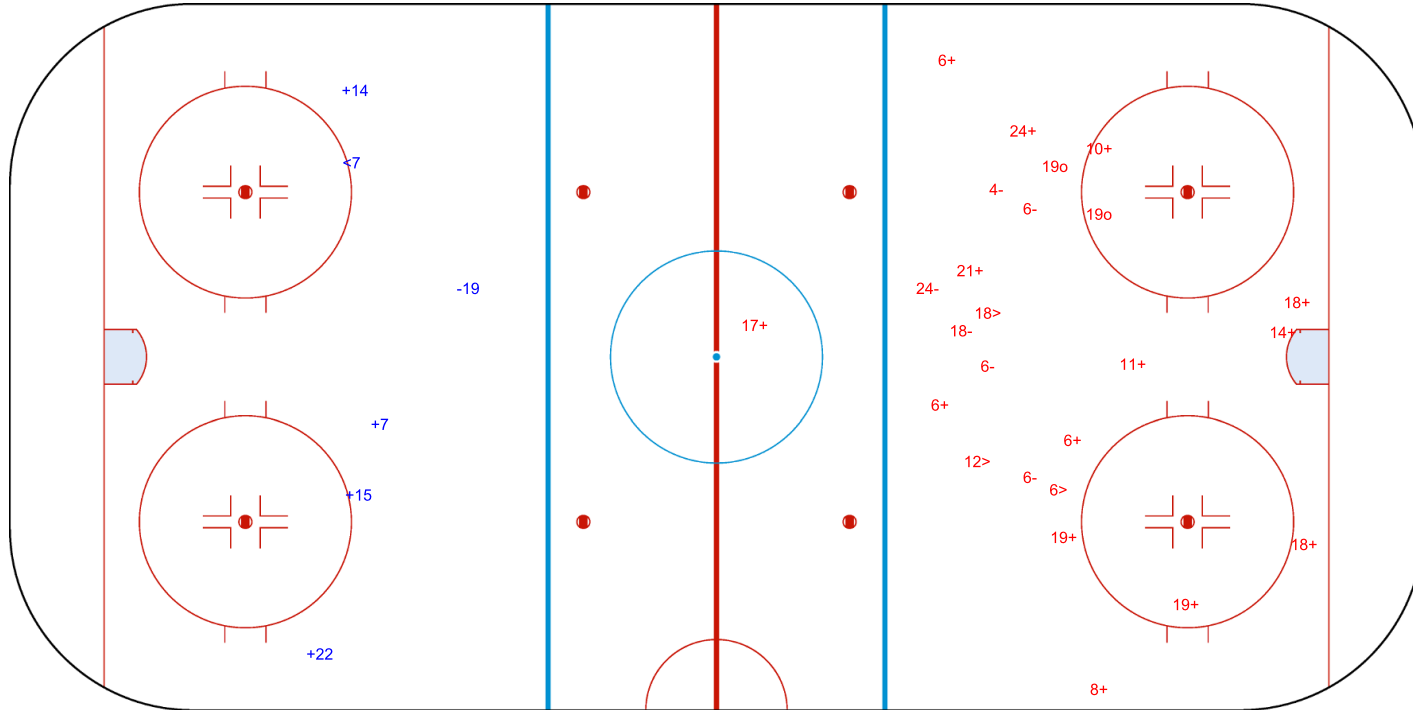

SHOT CHART
POL - FRA

Shots by POL
Goals (o): 0
SSP (<): 1
SSG (+): 4
SPG (-): 1

GK 20 of FRA

FRA → Period: 1 ← POL

Shots by FRA
Goals (o): 2
SSP (>): 3
SSG (+): 14
SPG (-): 6

GK 25 of POL

Shots by FRA
Goals (o): 0
SSP (<): 2
SSG (+): 11
SPG (-): 2

GK 25 of POL

POL → Period: 2 ← FRA

Shots by POL
Goals (o): 0
SSP (>): 3
SSG (+): 9
SPG (-): 7

GK 20 of FRA

Shots by POL

Goals (o): 2 SSG (+): 8
SSP (<): 3 SPG (-): 3

o17
o24

GK 20 of FRA