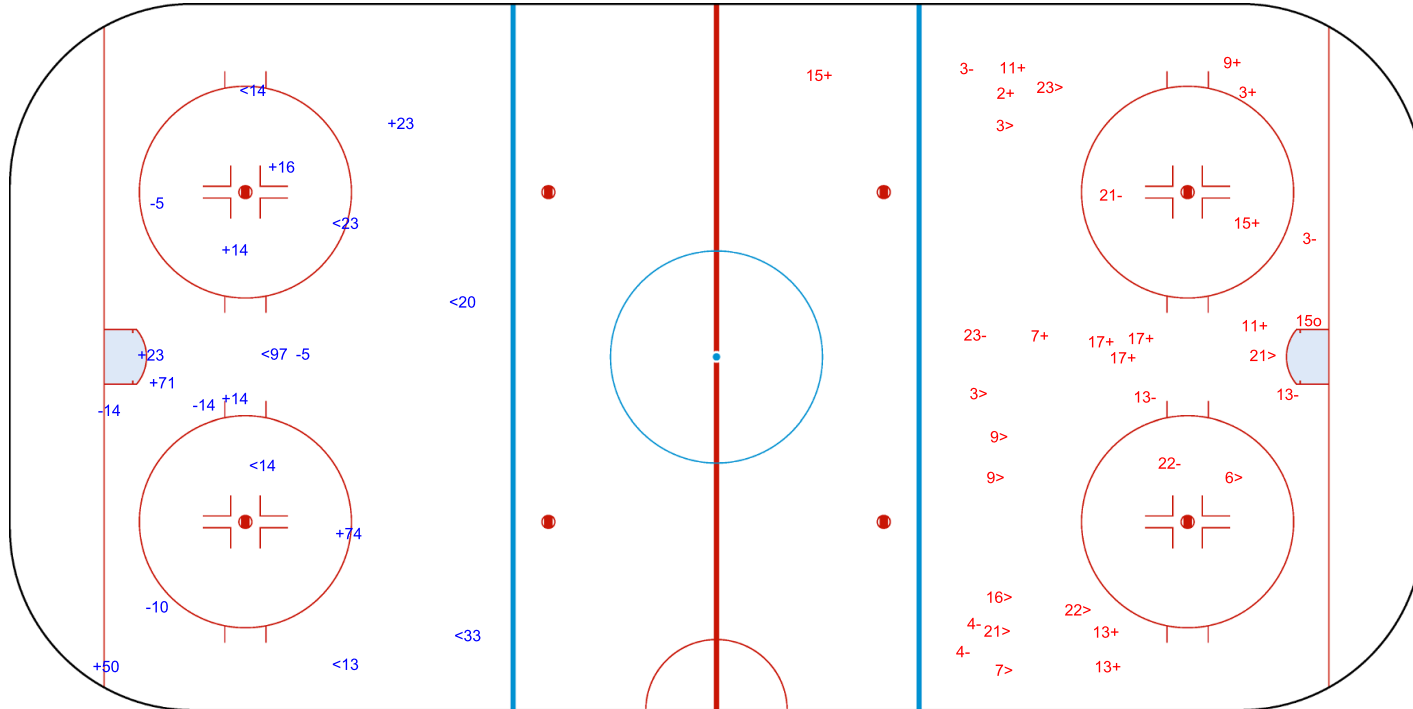

Shots by CRO

Goals (o): 0 SSG (+): 8
SSP (<): 7 SPG (-): 5

GK 25 of ESP

2nd Period

Shots by ESP

Goals (o): 1 SSG (+): 13
SSP (>): 11 SPG (-): 9

GK 29 of CRO

Shots by ESP
Goals (o): 3 SSG (+): 10
SSP (-): 4 SPG (-): 3