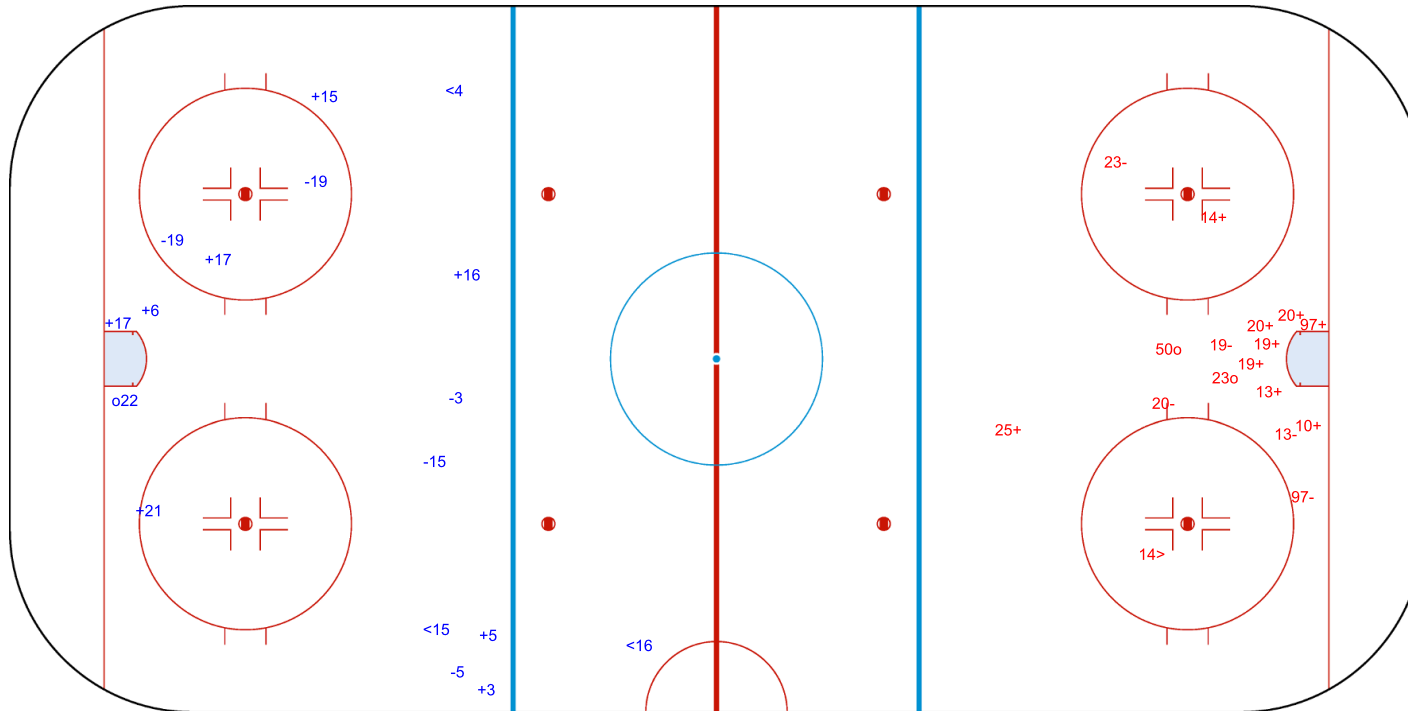

SHOT CHART
CRO - ESP

Shots by ESP

Goals (o): 1 SSG (+): 8
SSP (<): 3 SPG (-): 5

GK 29 of CRO

1st Period

Shots by CRO

Goals (o): 2 SSG (+): 9
SSP (>): 1 SPG (-): 5

GK 25 of ESP

Shots by CRO

Goals (o): 0 SSG (+): 8
SSP (<): 7 SPG (-): 5

GK 25 of ESP

2nd Period

Shots by ESP

Goals (o): 1 SSG (+): 13
SSP (>): 11 SPG (-): 9

GK 29 of CRO

Shots by ESP
Goals (o): 3 SSG (+): 10
SSP (-): 4 SPG (-): 3