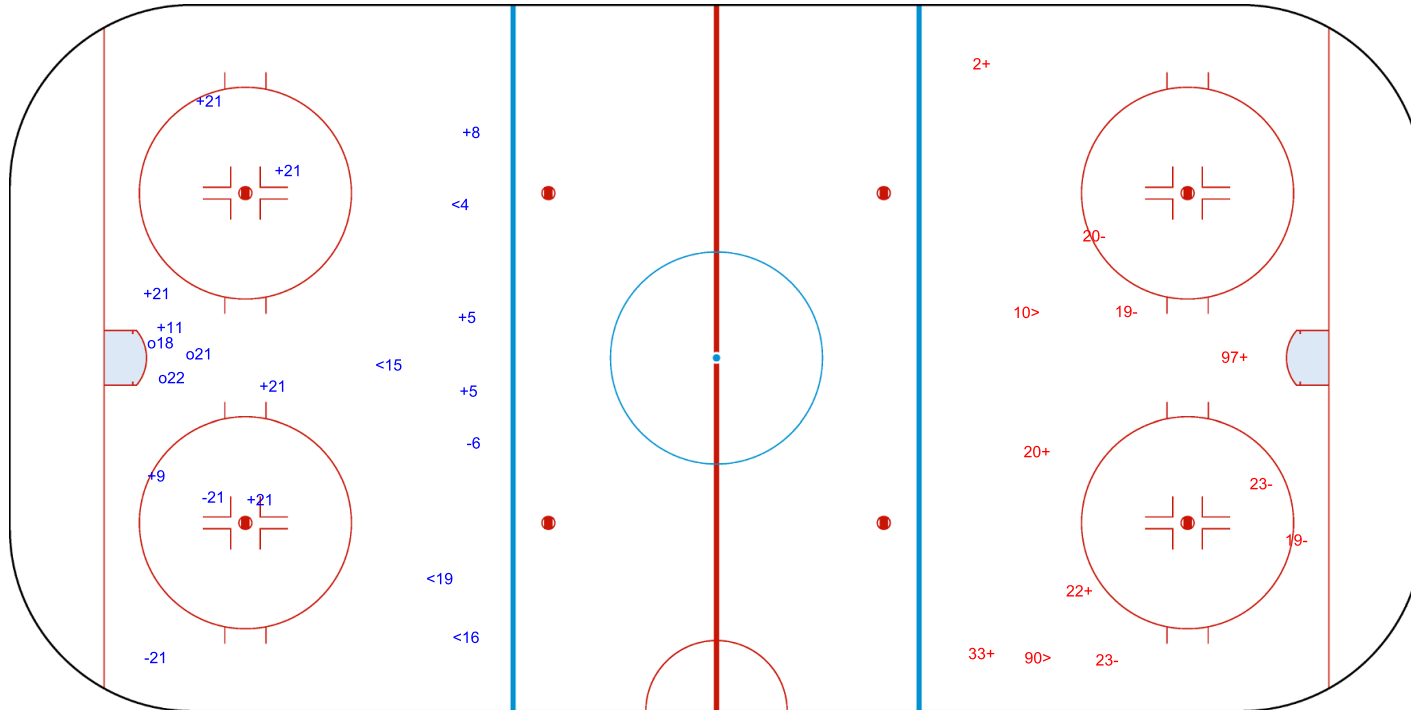

Shots by ESP
Goals (o): 3   SSG (+): 10
SSP (-): 4   SPG (-): 3

GK 29 of CRO

CRO → 3rd Period ← ESP

Shots by CRO
Goals (o): 0   SSG (+): 5
SSP (>): 2   SPG (-): 5

GK 25 of ESP

Legend:
GK   Goalkeeper   **SPG**   Shots past goal   **SSG**   Shots saved by goalkeeper   **SSP**   Shots saved by player