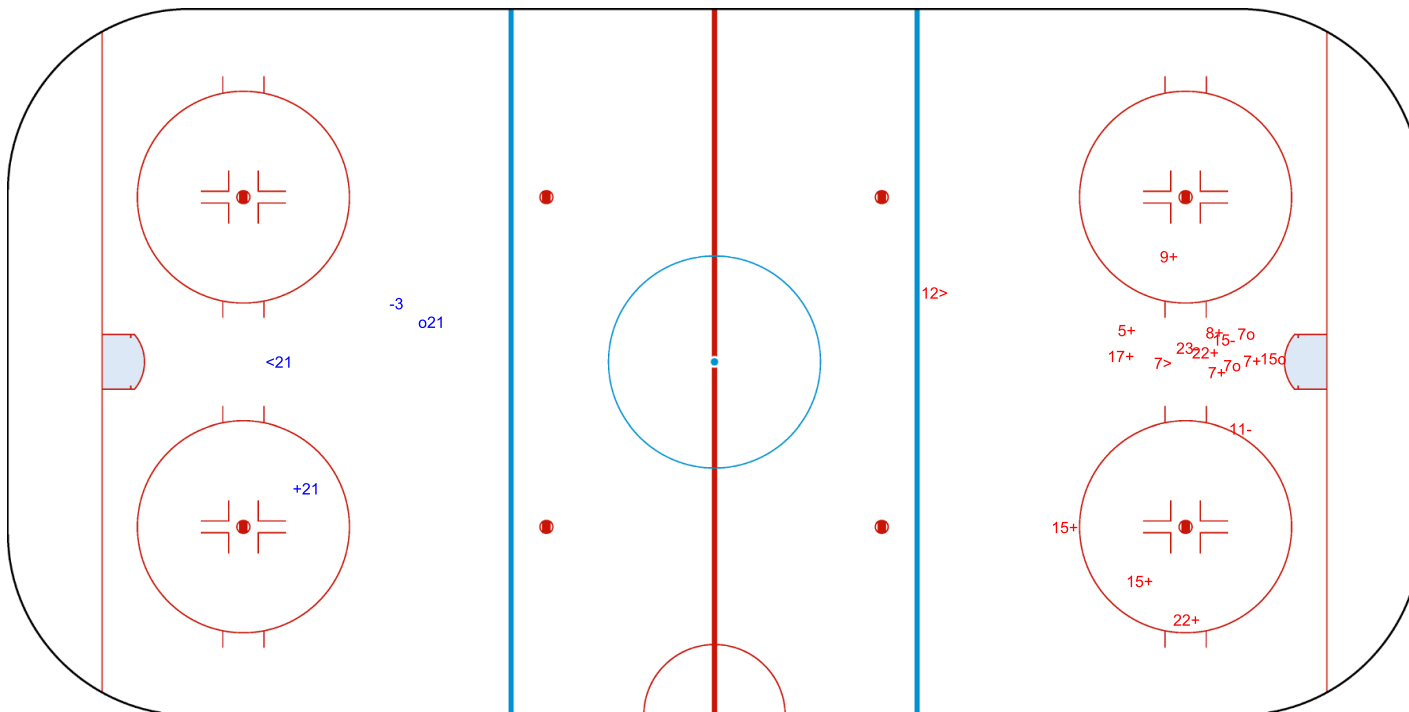

Goals (o): 1 SSG (+): 1
SSP (<): 1 SPG (-): 1

GK 1 of TUR

GK 20 of TUR

3rd Period

Shots by TUR

Goals (o): 3 SSG (+): 10
SSP (>): 2 SPG (-): 3

GK 1 of RSA

GK 20 of RSA