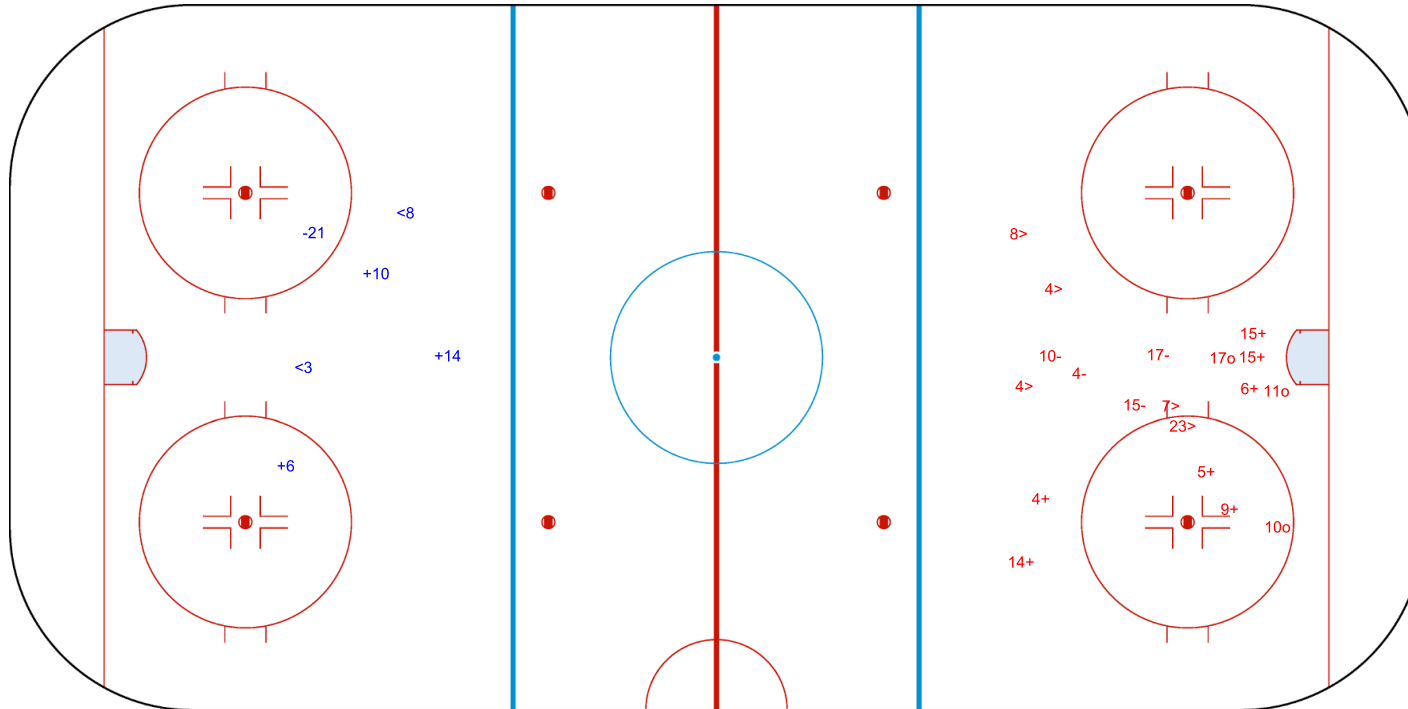

SHOT CHART
RSA - TUR

Shots by RSA
Goals (o): 0
SSP (<): 2

SSG (+): 3
SPG (-): 1

GK 20 of TUR

1st Period

Shots by TUR
Goals (o): 3
SSP (>): 5

SSG (+): 7
SPG (-): 4

GK 1 of RSA