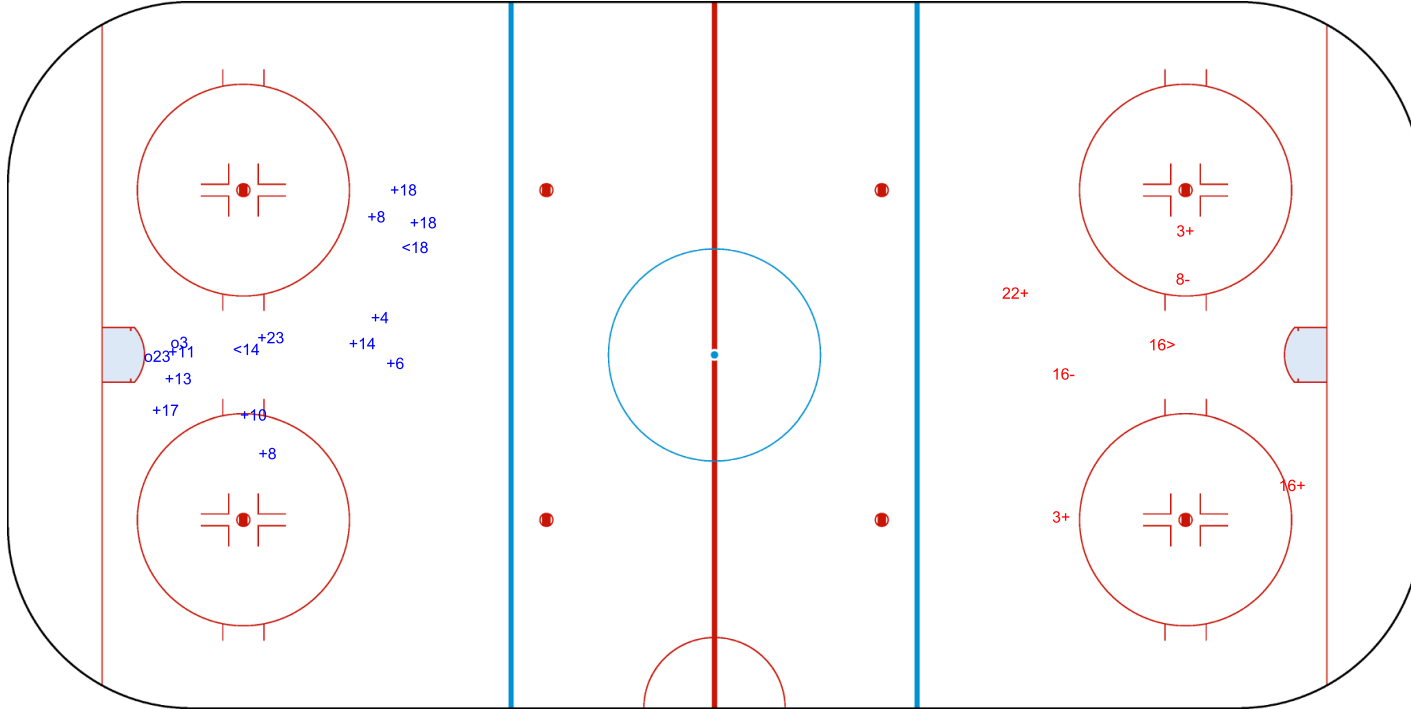

Shots by TUR

Goals (o): 2 SSG (+): 12
SSP (<): 2 SPG (-): 0

GK 1 of RSA

2nd Period

Shots by RSA

Goals (o): 0 SSG (+): 4
SSP (>): 1 SPG (-): 2

GK 20 of TUR

Shots by RSA