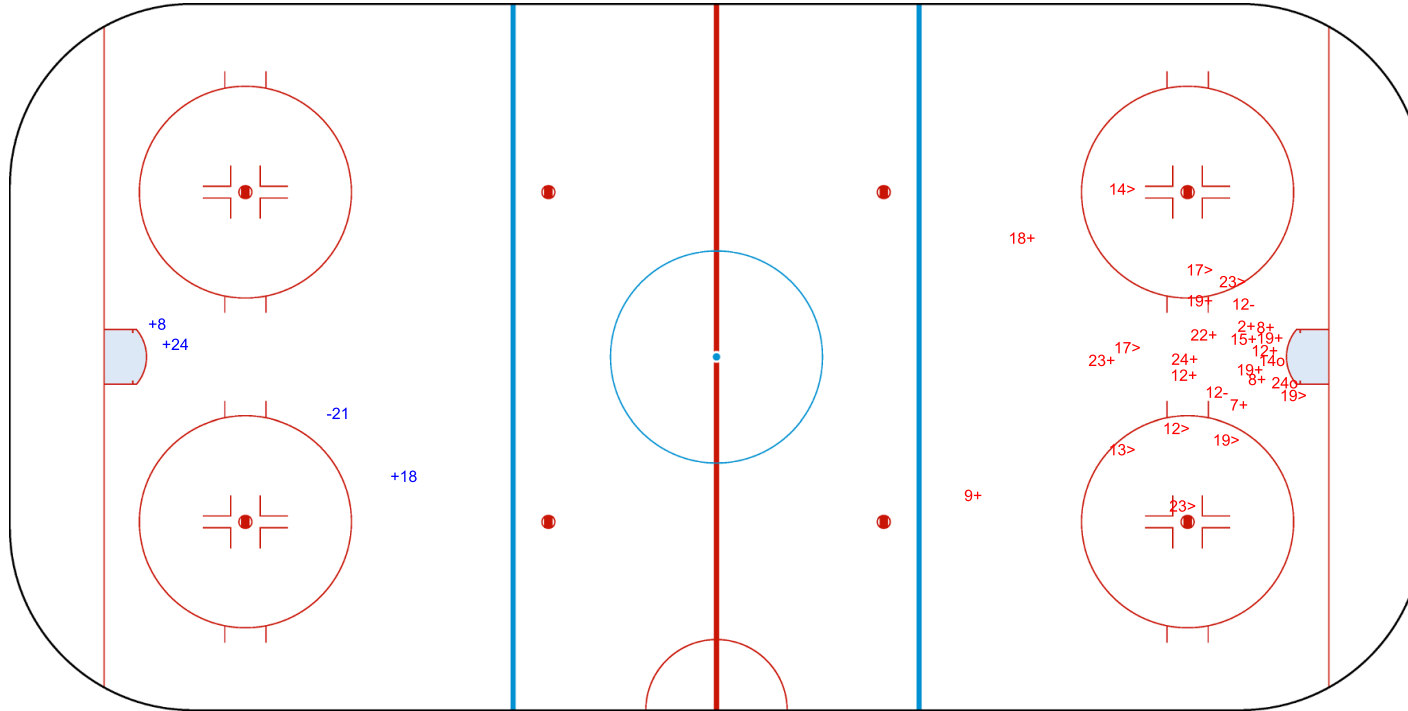

Shots by RSA

Goals (o): 0   SSG (+): 3
SSP (<): 0   SPG (-): 1

GK 25 of NZL

2nd Period

Shots by NZL

Goals (o): 2   SSG (+): 15
SSP (>): 9   SPG (-): 2

GK 1 of RSA