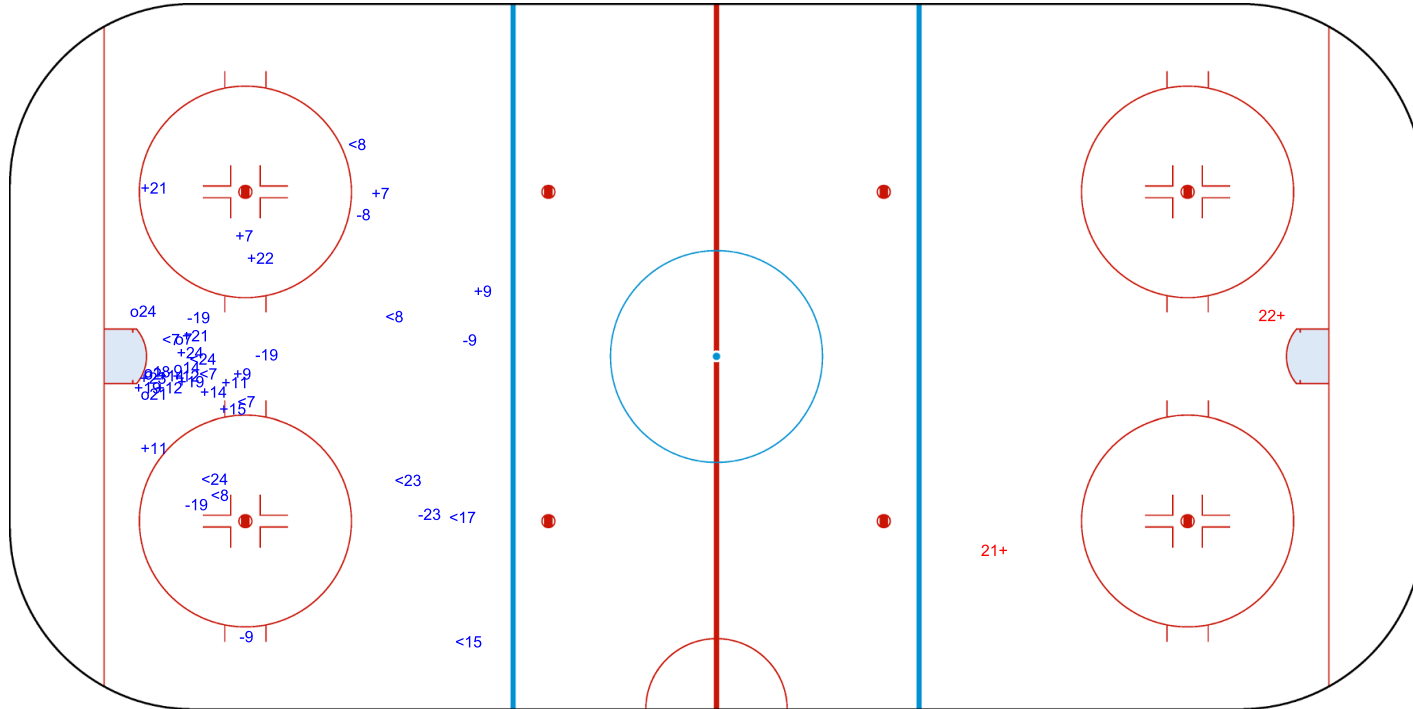

SHOT CHART
NZL - RSA

Shots by NZL
Goals (o): 6 SSG (+): 18
SSP (-): 11 SPG (-): 7

RSA → 1st Period ← NZL

Shots by RSA
Goals (o): 0 SSG (+): 2
SSP (>): 0 SPG (-): 0

Shots by RSA

Goals (o): 0 SSG (+): 3
SSP (<): 0 SPG (-): 1