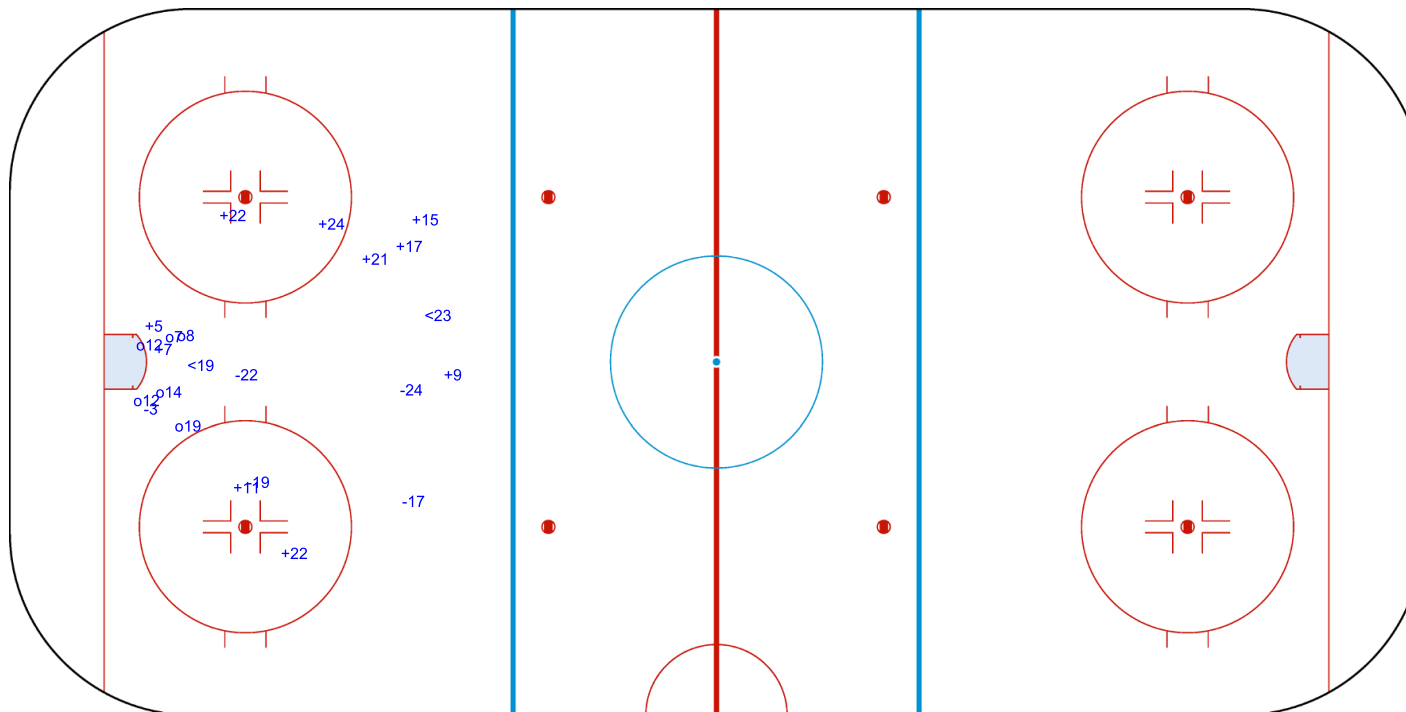

Shots by NZL
Goals (o): 6   SSG (+): 10
SSP (-): 2   SPG (-): 5

GK 1 of RSA

3rd Period

Shots by RSA
Goals (o): 0   SSG (+): 0
SSP (>): 0   SPG (-): 0

GK 25 of NZL

Legend:							
GK	Goalkeeper	SPG	Shots past goal	SSG	Shots saved by goalkeeper	SSP	Shots saved by player