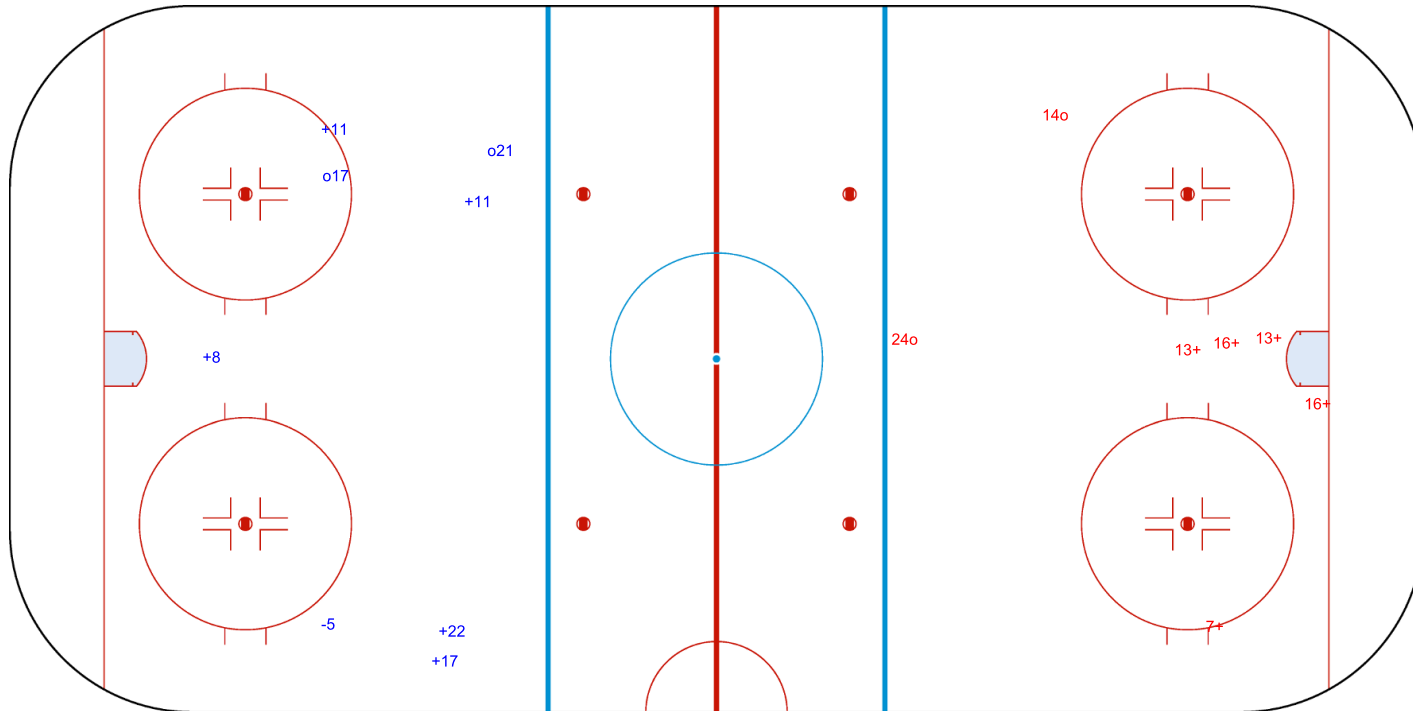

SHOT CHART
NOR - LAT

Shots by LAT
Goals (o): 2
SSG (+): 5
SSP (<): 0
SPG (-): 1

GK 1 of NOR

NOR → Period: 1 ← LAT

Shots by NOR
Goals (o): 2
SSG (>): 0
SSP (>): 0
SPG (-): 0

GK 30 of LAT

Shots by NOR

Goals (o): 0 SSG (+): 8
SSP (<): 0 SPG (-): 4

GK 30 of LAT

LAT

Period: 2

NOR

Shots by LAT

Goals (o): 1 SSG (+): 9
SSP (>): 0 SPG (-): 4

GK 1 of NOR

Shots by LAT
Goals (o): 1 SSG (+): 5
SSP (-): 0 SPG (-): 2