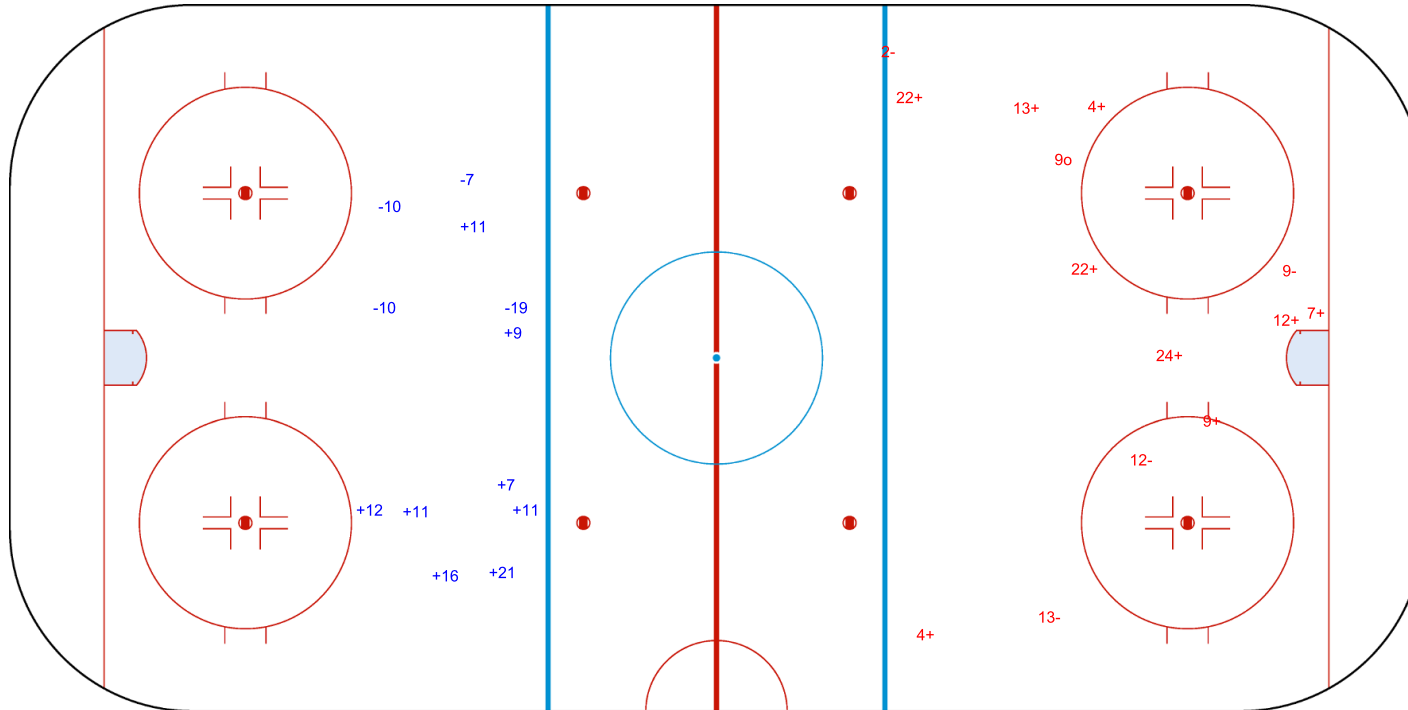

SHOT CHART
NOR - LAT

Shots by LAT
Goals (o): 2
SSG (+): 5
SSP (<): 0
SPG (-): 1

GK 1 of NOR

NOR → Period: 1 ← LAT

Shots by NOR
Goals (o): 2
SSG (>): 0
SSP (>): 0
SPG (-): 0

GK 30 of LAT

Shots by NOR

Goals (o): 0 SSG (+): 8
SSP (<): 0 SPG (-): 4

GK 30 of LAT

LAT

Period: 2

NOR

Shots by LAT

Goals (o): 1 SSG (+): 9
SSP (>): 0 SPG (-): 4

GK 1 of NOR

Shots by LAT
Goals (o): 1 SSG (+): 5
SSP (-): 0 SPG (-): 2