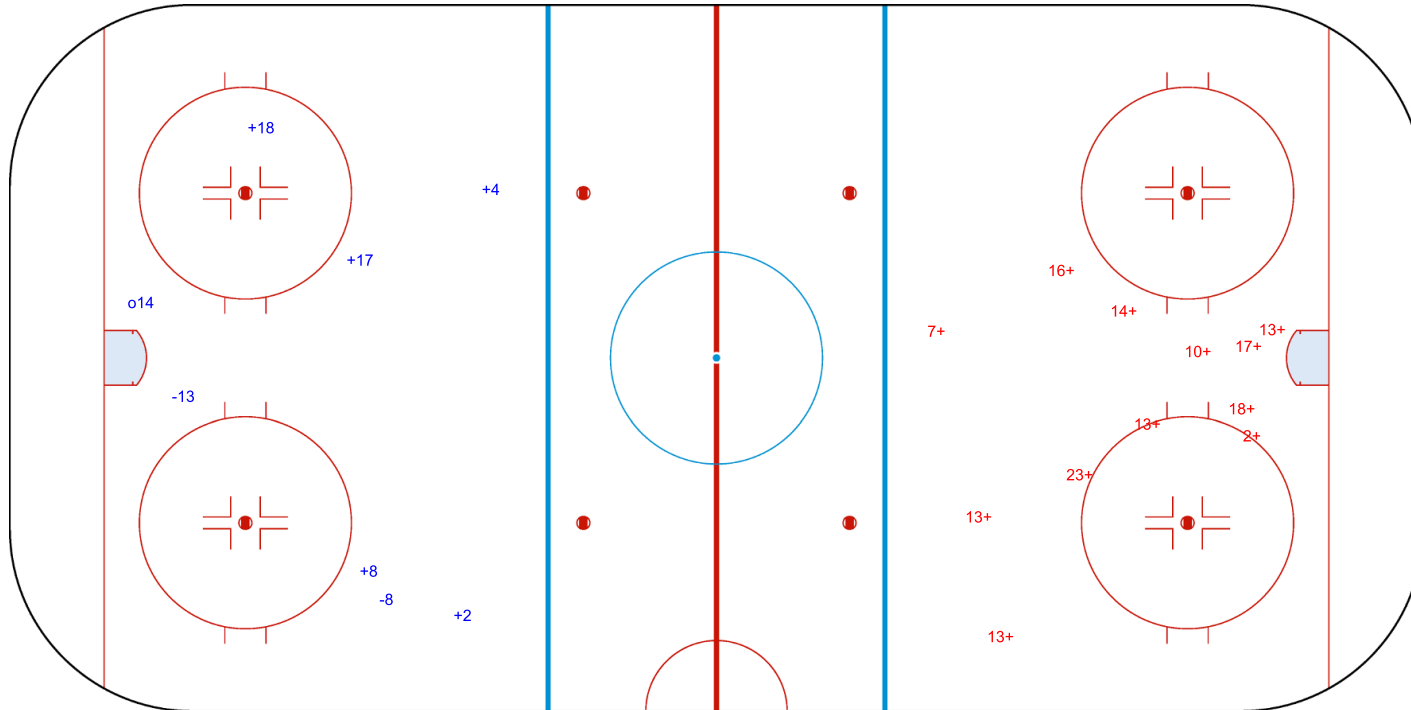

SHOT CHART
NOR - LAT

Shots by LAT
Goals (o): 2
SSG (+): 5
SSP (<): 0
SPG (-): 1

GK 1 of NOR

NOR → Period: 1 ← LAT

Shots by NOR
Goals (o): 2
SSG (>): 0
SSP (>): 0
SPG (-): 0

GK 30 of LAT

Shots by NOR

Goals (o): 0 SSG (+): 8
SSP (<): 0 SPG (-): 4

GK 30 of LAT

LAT

Period: 2

NOR

Shots by LAT

Goals (o): 1 SSG (+): 9
SSP (>): 0 SPG (-): 4

GK 1 of NOR

Shots by LAT
Goals (o): 1 SSG (+): 5
SSP (-): 0 SPG (-): 2

GK 1 of NOR

Period: 3

Shots by NOR
Goals (o): 0 SSG (+): 12
SSP (>): 0 SPG (-): 0

GK 30 of LAT

Legend:	GK Goalkeeper	SPG Shots past goal	SSG Shots saved by goalkeeper	SSP Shots saved by player
----------------	----------------------	----------------------------	--------------------------------------	----------------------------------