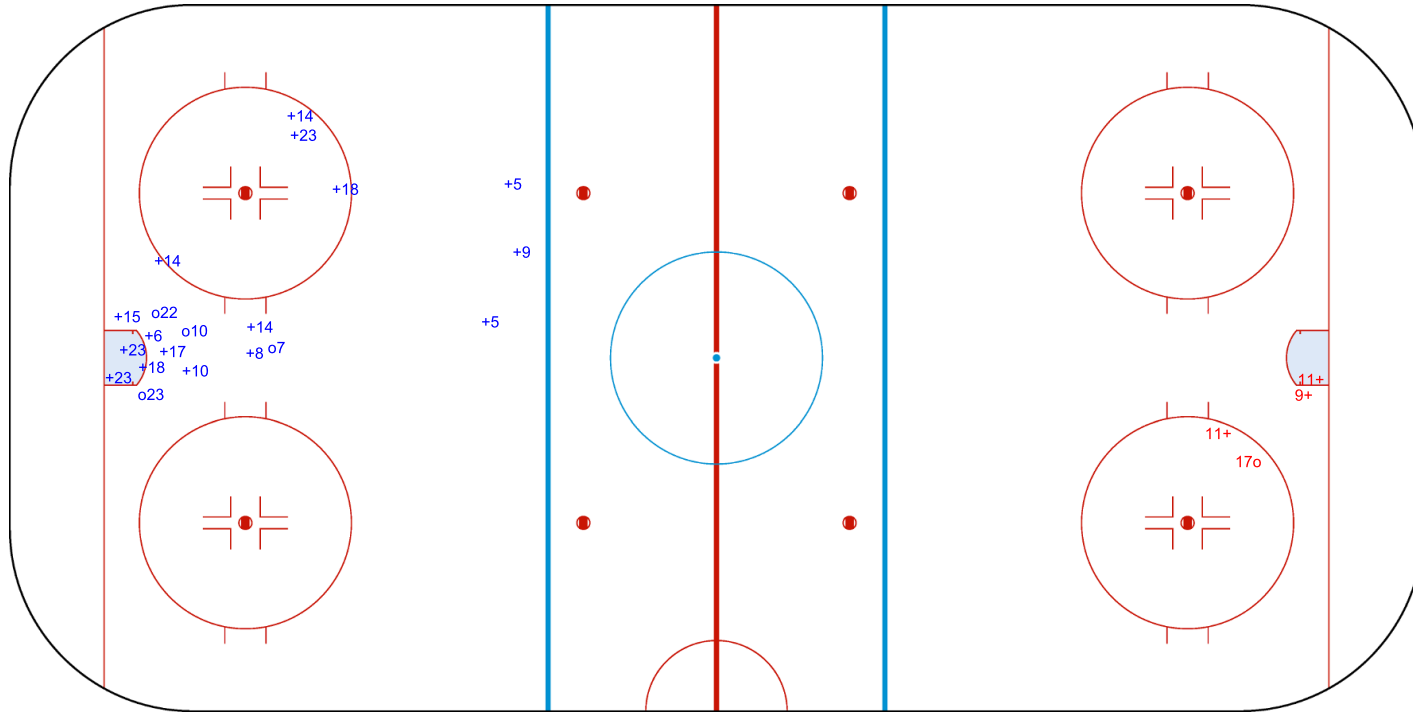

Shots by ISL
Goals (o): 4
SSP (<): 0
SSG (+): 16
SPG (-): 0

GK 20 of BUL

BUL → 3rd Period ← ISL

Shots by BUL
Goals (o): 1
SSP (>): 0
SSG (+): 3
SPG (-): 0

GK 20 of ISL

Legend:	GK Goalkeeper	SPG Shots past goal	SSG Shots saved by goalkeeper	SSP Shots saved by player