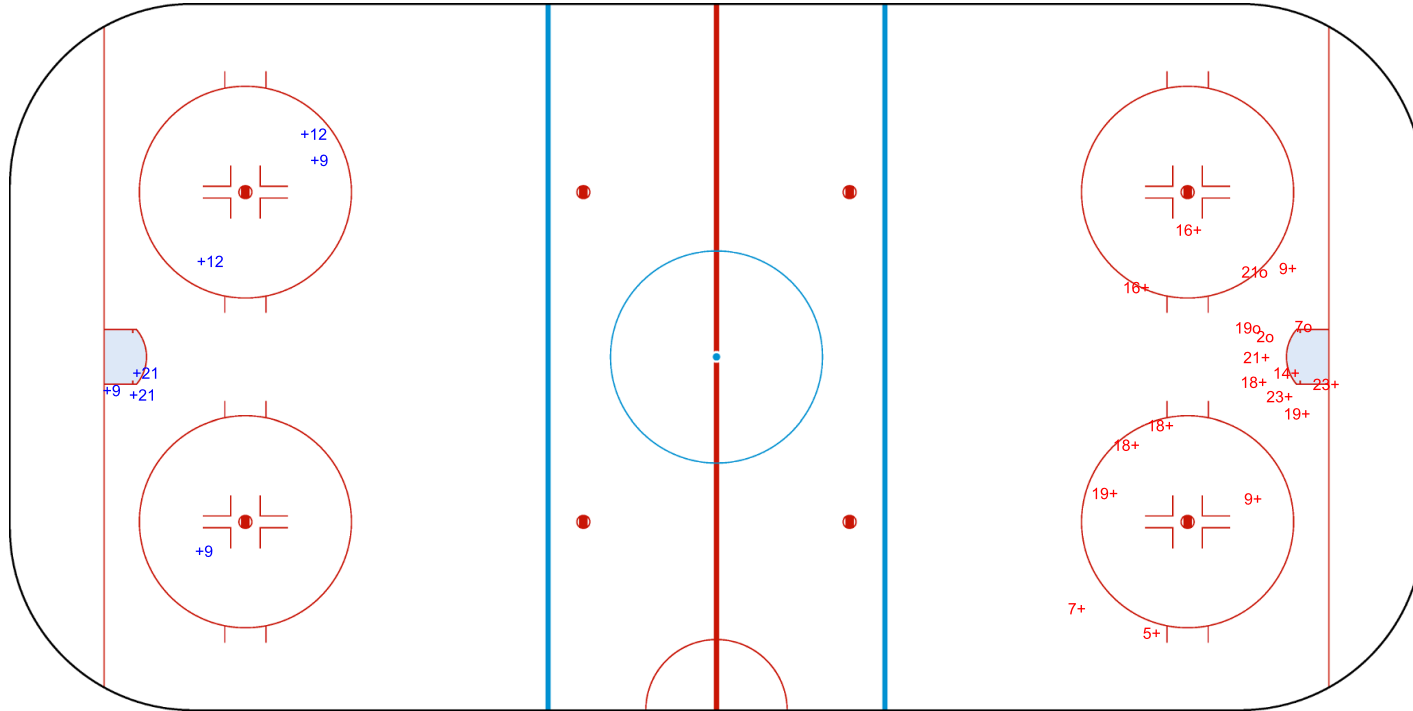

SHOT CHART
BUL - ISL

Shots by ISL
Goals (o): 2
SSP (<): 0
SSG (+): 15
SPG (-): 0

GK 1 of BUL

BUL → 1st Period ← ISL

Shots by BUL
Goals (o): 1
SSP (>): 0
SSG (+): 6
SPG (-): 0

GK 20 of ISL

Shots by BUL
Goals (o): 0
SSP (<): 0
SSG (+): 7
SPG (-): 0

GK 20 of ISL

ISL → 2nd Period ← BUL

Shots by ISL
Goals (o): 4
SSP (>): 0
SSG (+): 15
SPG (-): 0

GK 1 of BUL

GK 20 of BUL

Shots by ISL
Goals (o): 4
SSP (<): 0
SSG (+): 16
SPG (-): 0

GK 20 of BUL

BUL → 3rd Period ← ISL