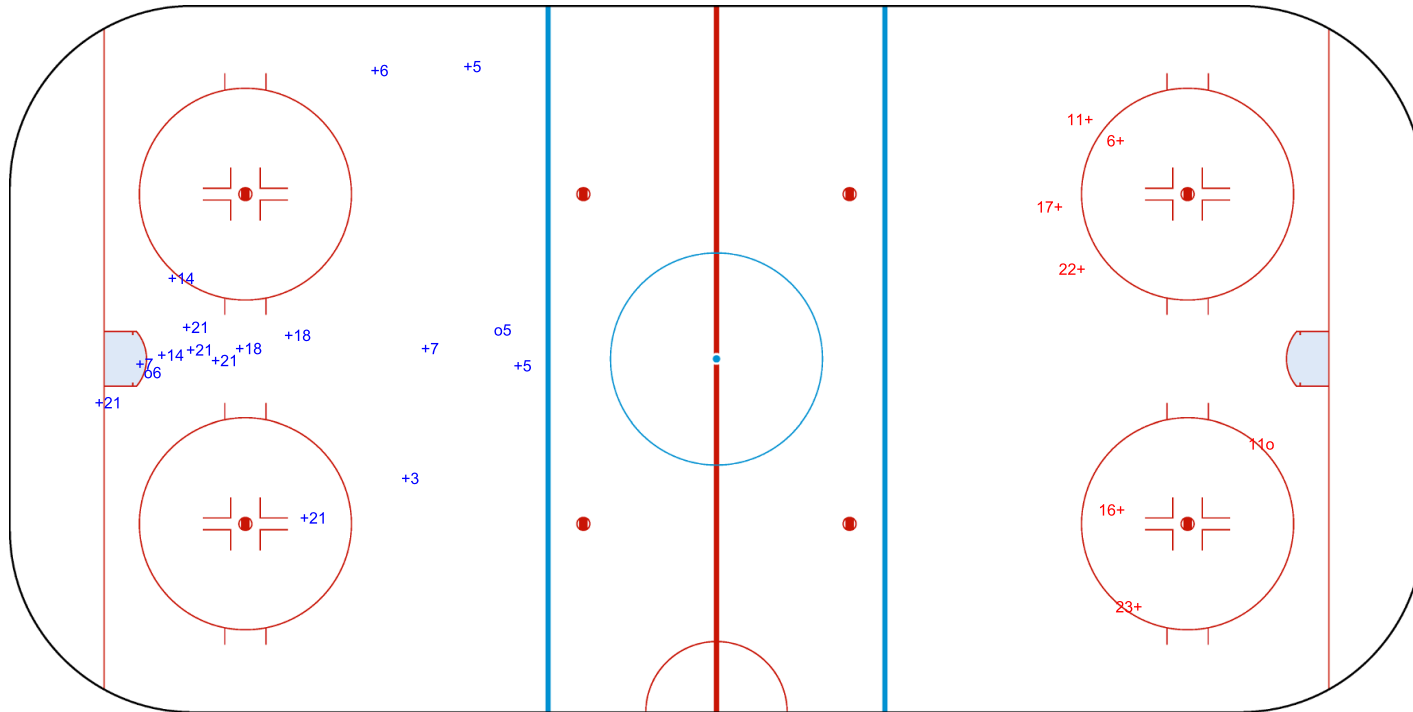

SHOT CHART
BUL - ISL

Shots by ISL
Goals (o): 2
SSP (<): 0
SSG (+): 15
SPG (-): 0

GK 1 of BUL

BUL → 1st Period ← ISL

Shots by BUL
Goals (o): 1
SSP (>): 0
SSG (+): 6
SPG (-): 0

GK 20 of ISL

Shots by BUL
Goals (o): 0
SSP (<): 0
SSG (+): 7
SPG (-): 0

GK 20 of ISL

ISL → 2nd Period ← BUL

Shots by ISL
Goals (o): 4
SSP (>): 0
SSG (+): 15
SPG (-): 0

GK 1 of BUL

GK 20 of BUL

Shots by ISL
Goals (o): 4
SSP (<): 0
SSG (+): 16
SPG (-): 0

GK 20 of BUL

BUL → 3rd Period ← ISL