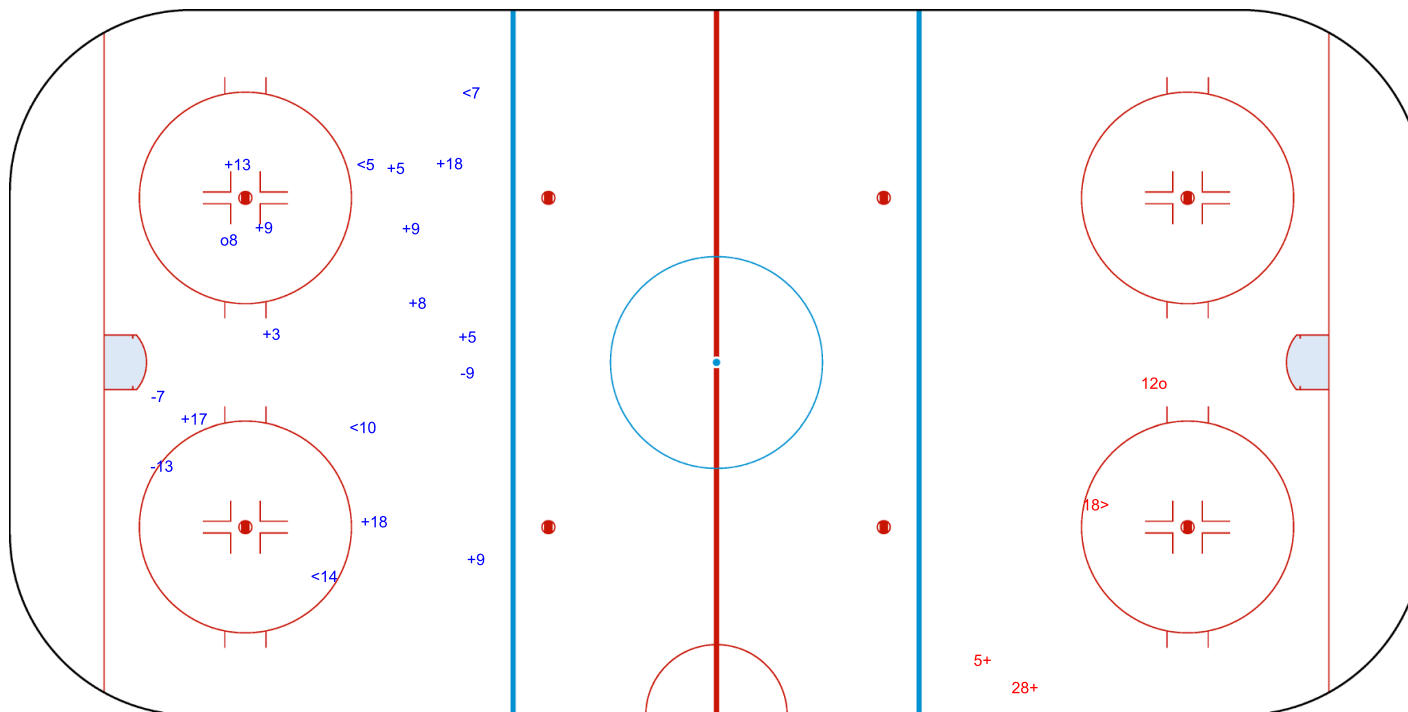

SHOT CHART
GBR - CHN

Shots by GBR
Goals (o): 1
SSP (<): 4
SSG (+): 11
SPG (-): 3

GK 20 of CHN

CHN → 1st Period ← GBR

Shots by CHN
Goals (o): 1
SSP (>): 1
SSG (+): 2
SPG (-): 0

GK 1 of GBR

Shots by CHN

Goals (o): 1 SSG (+): 7
SSP (<): 3 SPG (-): 1

GK 1 of GBR

2nd Period

Shots by GBR

Goals (o): 1 SSG (+): 12
SSP (>): 2 SPG (-): 6

GK 20 of CHN

Shots by GBR

Goals (o): 2 SSG (+): 4
SSP (<): 4 SPG (-): 2

GK 20 of CHN