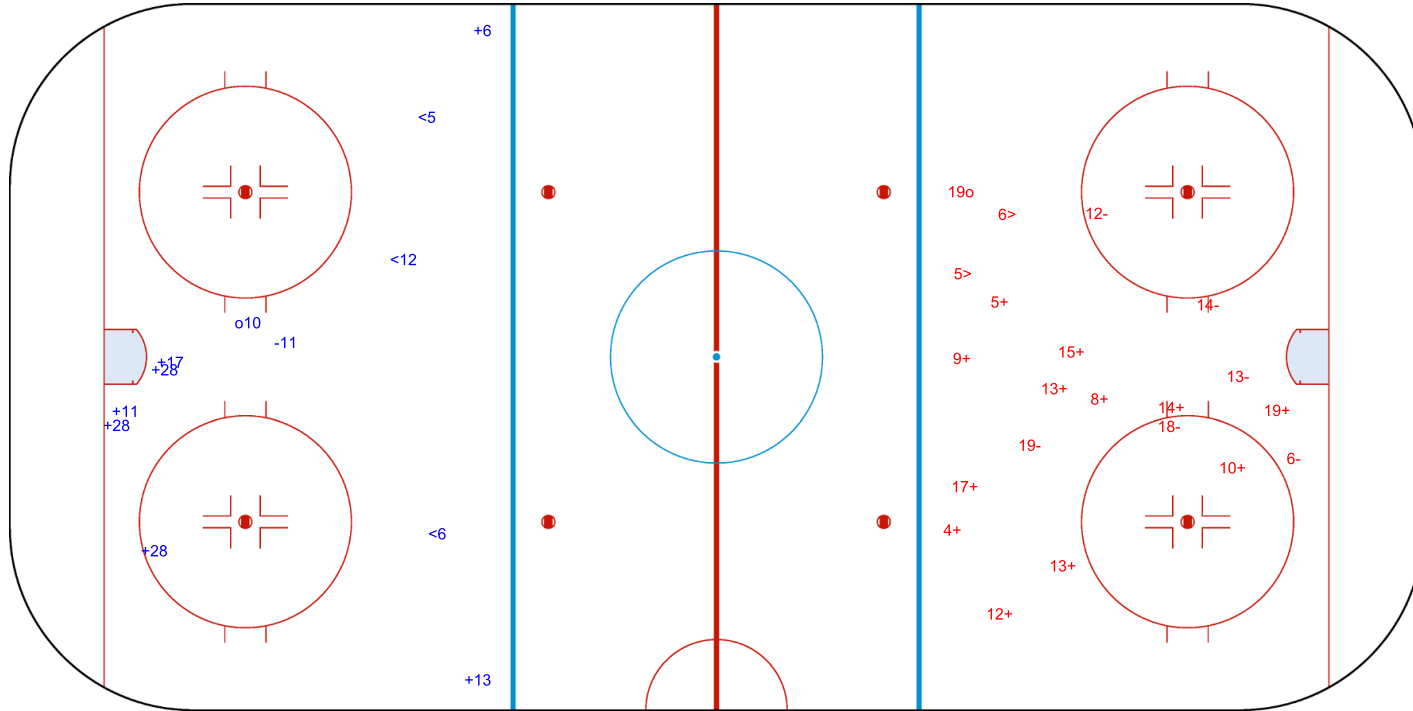

SHOT CHART
GBR - CHN

Shots by GBR
Goals (o): 1
SSP (<): 4
SSG (+): 11
SPG (-): 3

GK 20 of CHN

CHN → 1st Period ← GBR

Shots by CHN
Goals (o): 1
SSP (>): 1
SSG (+): 2
SPG (-): 0

GK 1 of GBR

Shots by CHN

Goals (o): 1 SSG (+): 7
SSP (<): 3 SPG (-): 1

GK 1 of GBR

2nd Period

Shots by GBR

Goals (o): 1 SSG (+): 12
SSP (>): 2 SPG (-): 6

GK 20 of CHN

Shots by GBR

Goals (o): 2 SSG (+): 4
SSP (<): 4 SPG (-): 2

GK 20 of CHN