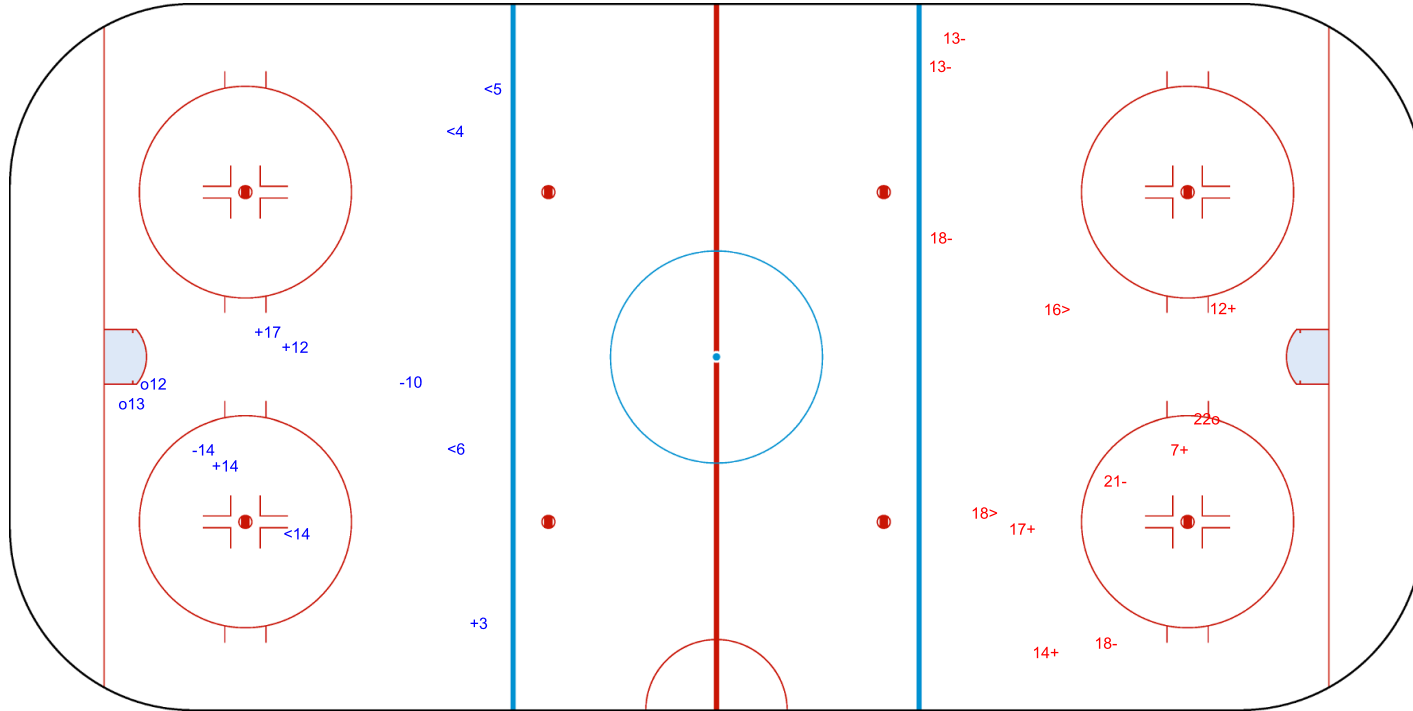

Shots by GBR

Goals (o): 2   SSG (+): 4
SSP (<): 4   SPG (-): 2

GK 20 of CHN

CHN → 3rd Period ← GBR

Shots by CHN

Goals (o): 1   SSG (+): 4
SSP (>): 2   SPG (-): 5

GK 1 of GBR

Legend:	GK Goalkeeper	SPG Shots past goal	SSG Shots saved by goalkeeper	SSP Shots saved by player