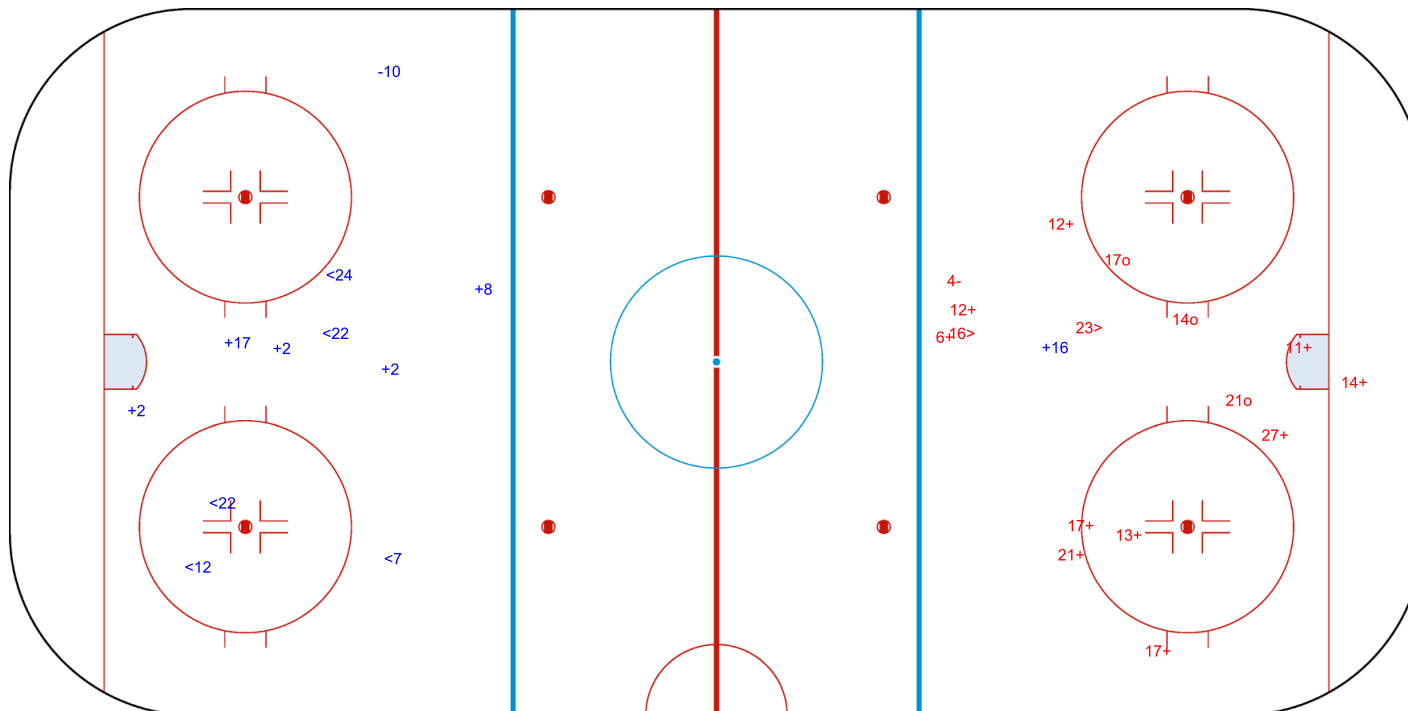

Shots by NED

Goals (o): 0 SSG (+): 6
SSP (<): 5 SPG (-): 1

GK 1 of LTU

2nd Period

Shots by LTU

Goals (o): 3 SSG (+): 10
SSP (>): 2 SPG (-): 1

GK 20 of NED

Shots by LTU
Goals (o): 2
SSP (<): 4
SSG (+): 10
SPG (-): 2

GK 20 of NED

NED → 3rd Period ← LTU

Shots by NED
Goals (o): 1
SSP (>): 3
SSG (+): 5
SPG (-): 1

GK 1 of LTU

Legend:
GK Goalkeeper **SPG** Shots past goal **SSG** Shots saved by goalkeeper **SSP** Shots saved by player