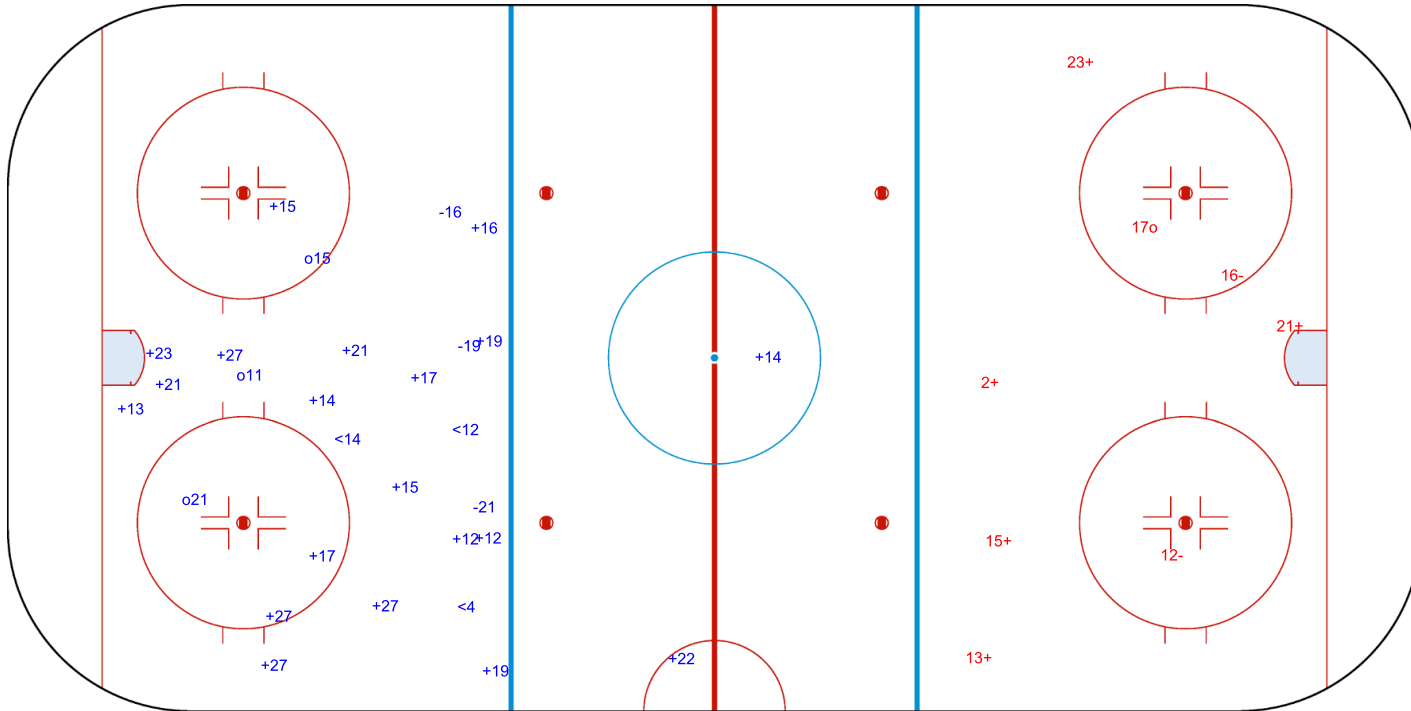

REVISED
6 JAN 22:35
GMT+1

SHOT CHART

LTU - NED

1st Period

Shots by LTU
Goals (o): 3
SSP (<): 3
SSG (+): 20
SPG (-): 3

Shots by NED
Goals (o): 1
SSP (>): 0
SSG (+): 5
SPG (-): 2

GK 20 of NED

GK 1 of LTU

Shots by NED

Goals (o): 0 SSG (+): 6
SSP (<): 5 SPG (-): 1

GK 1 of LTU

2nd Period

Shots by LTU

Goals (o): 3 SSG (+): 10
SSP (>): 2 SPG (-): 1

GK 20 of NED

Shots by LTU
Goals (o): 2
SSP (<): 4
SSG (+): 10
SPG (-): 2