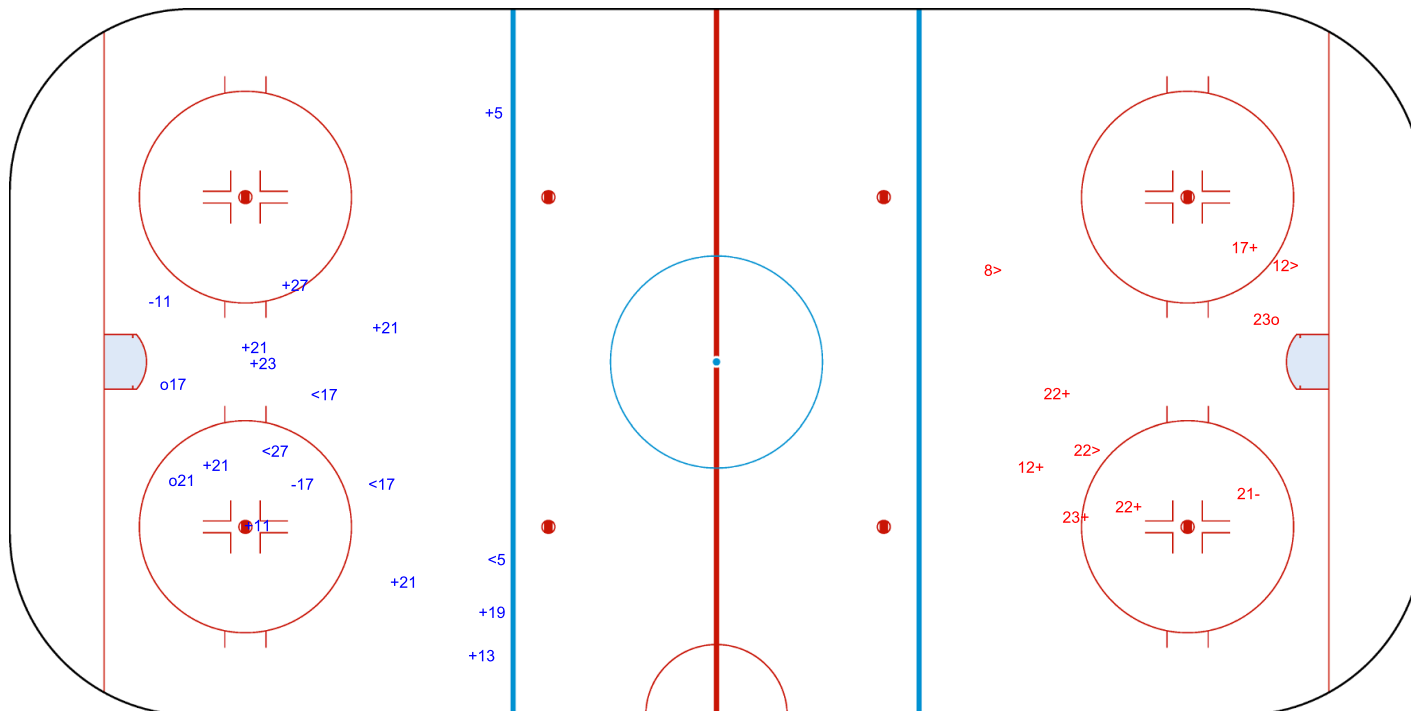

Shots by NED

Goals (o): 0 SSG (+): 6
SSP (<): 5 SPG (-): 1

GK 1 of LTU

2nd Period

Shots by LTU

Goals (o): 3 SSG (+): 10
SSP (>): 2 SPG (-): 1

GK 20 of NED

Shots by LTU
Goals (o): 2
SSP (<): 4
SSG (+): 10
SPG (-): 2

GK 20 of NED

NED → 3rd Period ← LTU

Shots by NED
Goals (o): 1
SSP (>): 3
SSG (+): 5
SPG (-): 1

GK 1 of LTU

Legend:
GK Goalkeeper **SPG** Shots past goal **SSG** Shots saved by goalkeeper **SSP** Shots saved by player