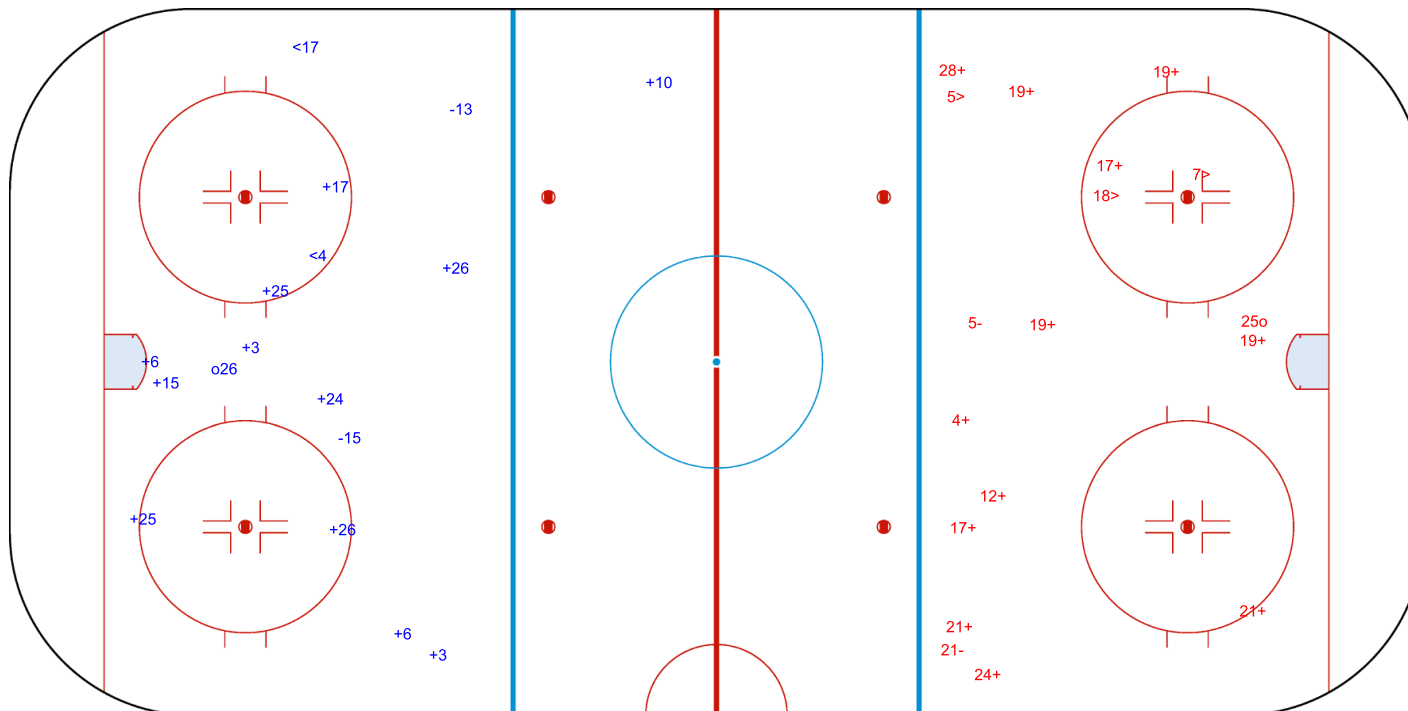

Shots by AUT  
Goals (o): 1  
SSP (<): 2  
SSG (+): 12  
SPG (-): 2

GK 29 of SUI

SUI → 2nd Period ← AUT

Shots by SUI  
Goals (o): 1  
SSP (>): 3  
SSG (+): 12  
SPG (-): 2

GK 30 of AUT

Shots by SUI  
Goals (o): 1  
SSP (<): 4  
SSG (+): 12  
SPG (-): 8