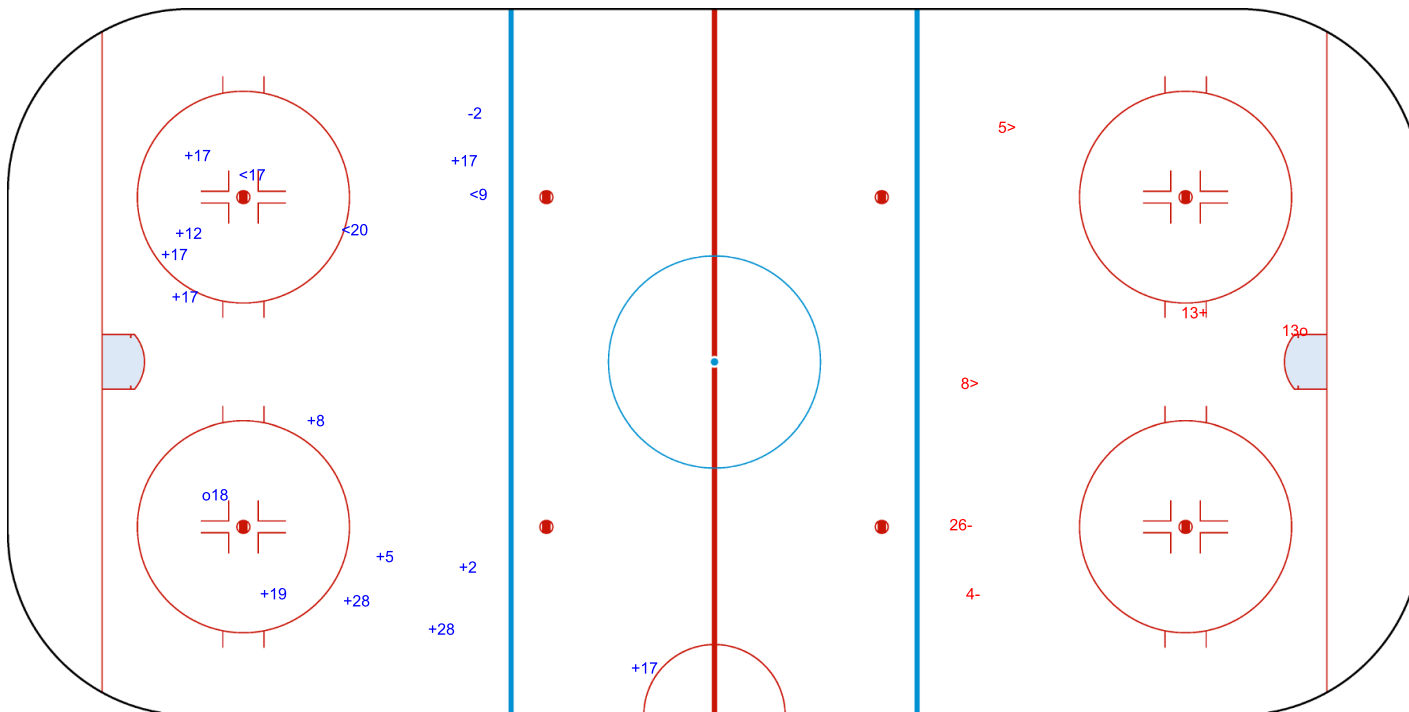

SHOT CHART  
SUI - AUT

Shots by SUI  
Goals (o): 1  
SSP (<): 3  
SSG (+): 12  
SPG (-): 1

GK 30 of AUT

AUT → 1st Period ← SUI

Shots by AUT  
Goals (o): 1  
SSP (>): 2  
SSG (+): 1  
SPG (-): 2

GK 29 of SUI