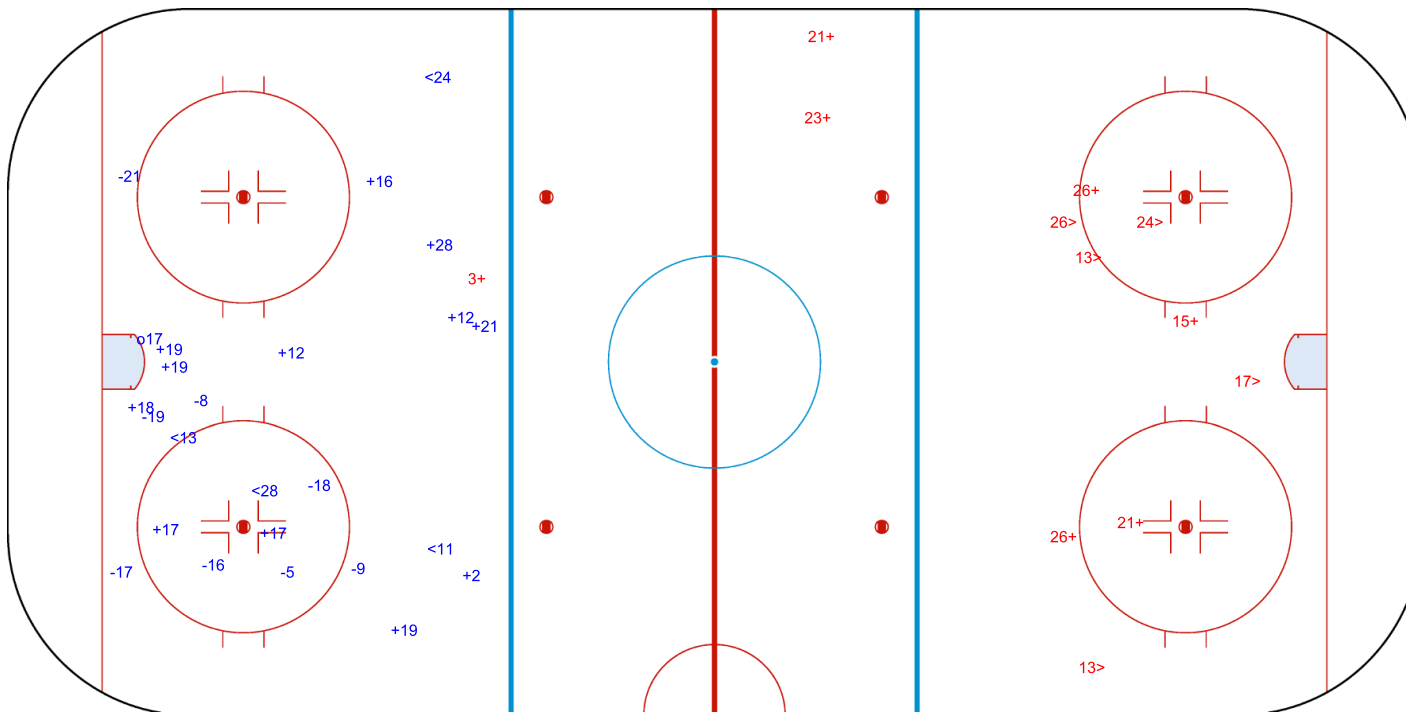

GK 30 of AUT

o17

AUT

3rd Period

SUI

Shots by AUT  
Goals (o): 0  
SSP (>): 5  
SSG (+): 7  
SPG (-): 0

GK 29 of SUI

Legend:		
<b>GK</b>	Goalkeeper	
<b>SPG</b>	Shots past goal	
<b>SSG</b>	Shots saved by goalkeeper	
<b>SSP</b>	Shots saved by player	