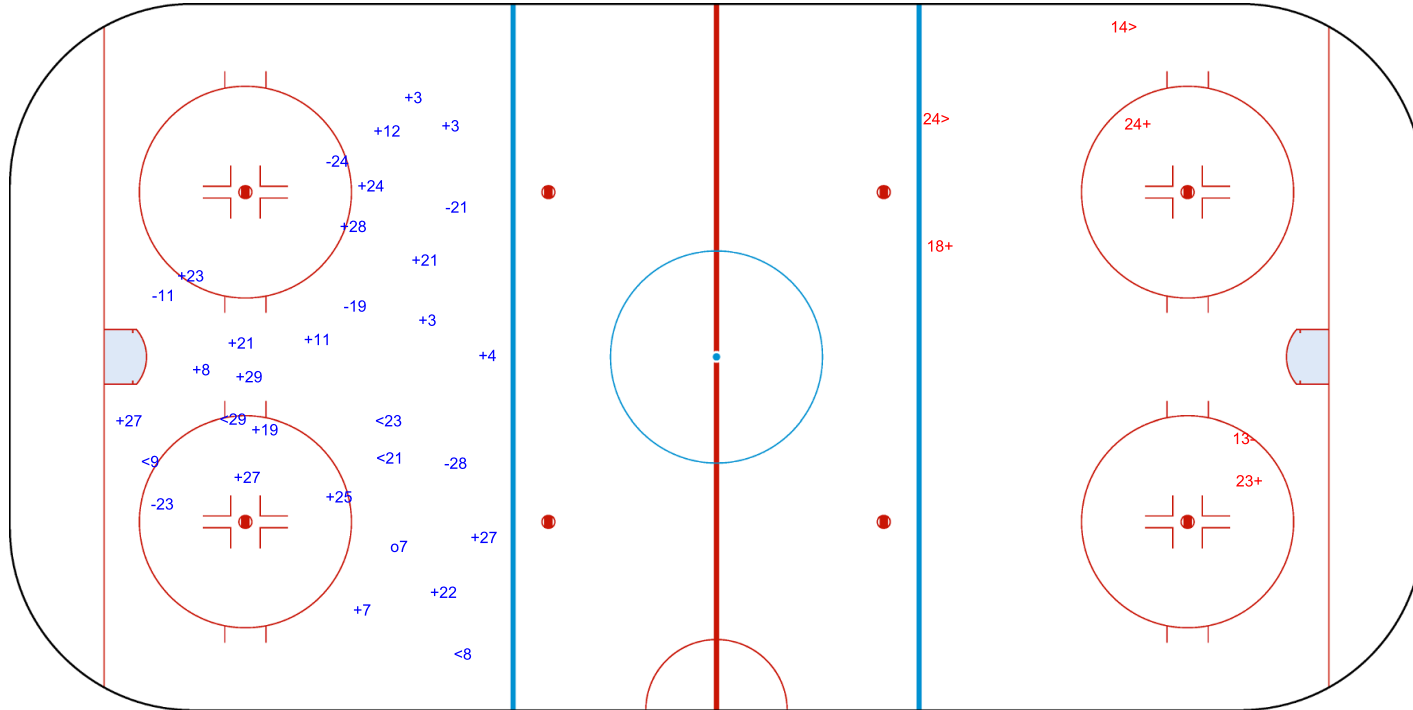

SHOT CHART  
AUT - SWE

Shots by SWE  
Goals (o): 1  
SSG (+): 20  
SSP (-): 5  
SPG (-): 6

GK 30 of AUT

AUT → 1st Period ← SWE

Shots by AUT  
Goals (o): 0  
SSG (+): 3  
SSP (-): 2  
SPG (-): 1

GK 30 of SWE

Shots by AUT  
Goals (o): 0  
SSP (<): 3

SSG (+): 6  
SPG (-): 1

GK 30 of SWE

SWE → 2nd Period ← AUT

Shots by SWE  
Goals (o): 3  
SSP (>): 7

SSG (+): 7  
SPG (-): 7

GK 30 of AUT

Shots by SWE