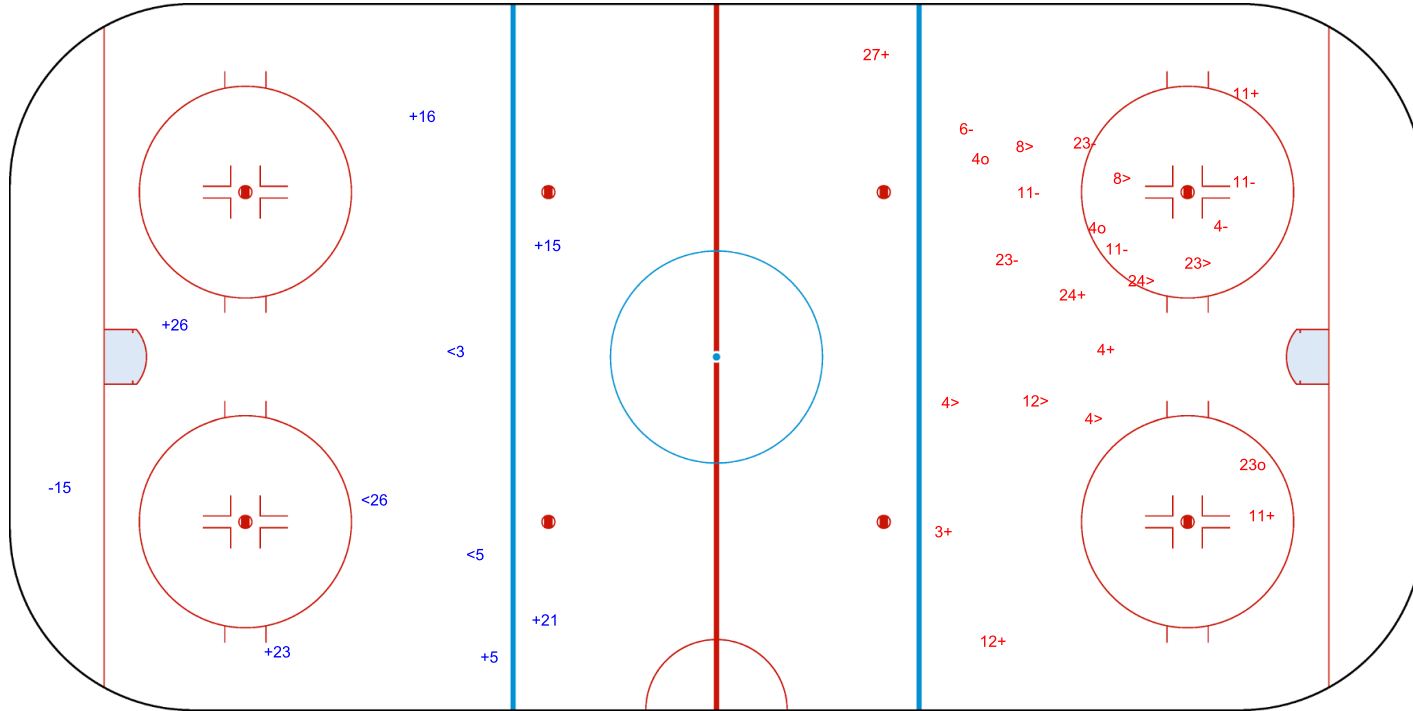

SHOT CHART  
AUT - SWE

Shots by SWE  
Goals (o): 1  
SSG (+): 20  
SSP (-): 5  
SPG (-): 6

GK 30 of AUT

AUT → 1st Period ← SWE

Shots by AUT  
Goals (o): 0  
SSG (+): 3  
SSP (-): 2  
SPG (-): 1

GK 30 of SWE

Shots by AUT  
Goals (o): 0  
SSP (<): 3

SSG (+): 6  
SPG (-): 1

GK 30 of SWE

SWE → 2nd Period ← AUT

Shots by SWE  
Goals (o): 3  
SSP (>): 7

SSG (+): 7  
SPG (-): 7

GK 30 of AUT

Shots by SWE