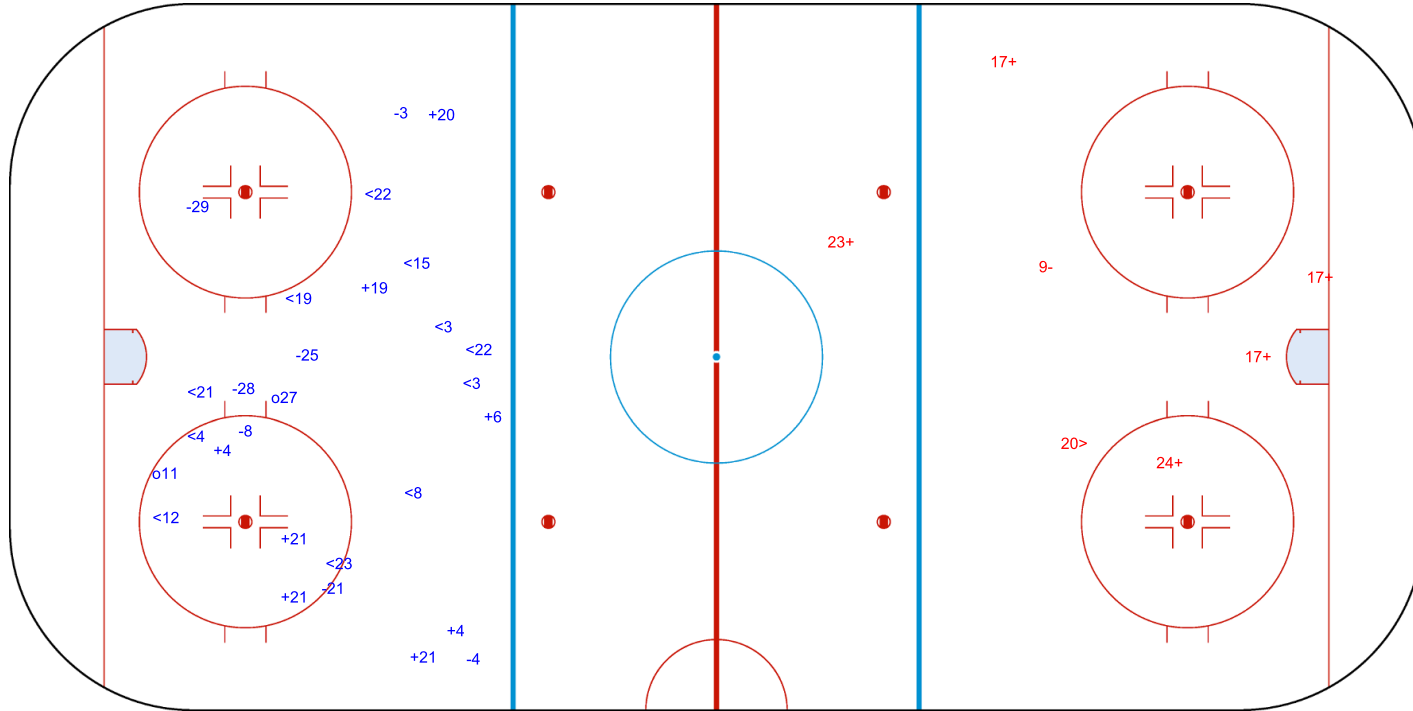

Goals (o): 2    SSG (+): 8  
SSP (<): 11    SPG (-): 7

GK 30 of AUT

AUT → 3rd Period ← SWE

Shots by AUT

Goals (o): 0    SSG (+): 5  
SSP (>): 1    SPG (-): 1

GK 30 of SWE

Legend:	
<b>GK</b>	Goalkeeper
<b>SPG</b>	Shots past goal
<b>SSG</b>	Shots saved by goalkeeper
<b>SSP</b>	Shots saved by player