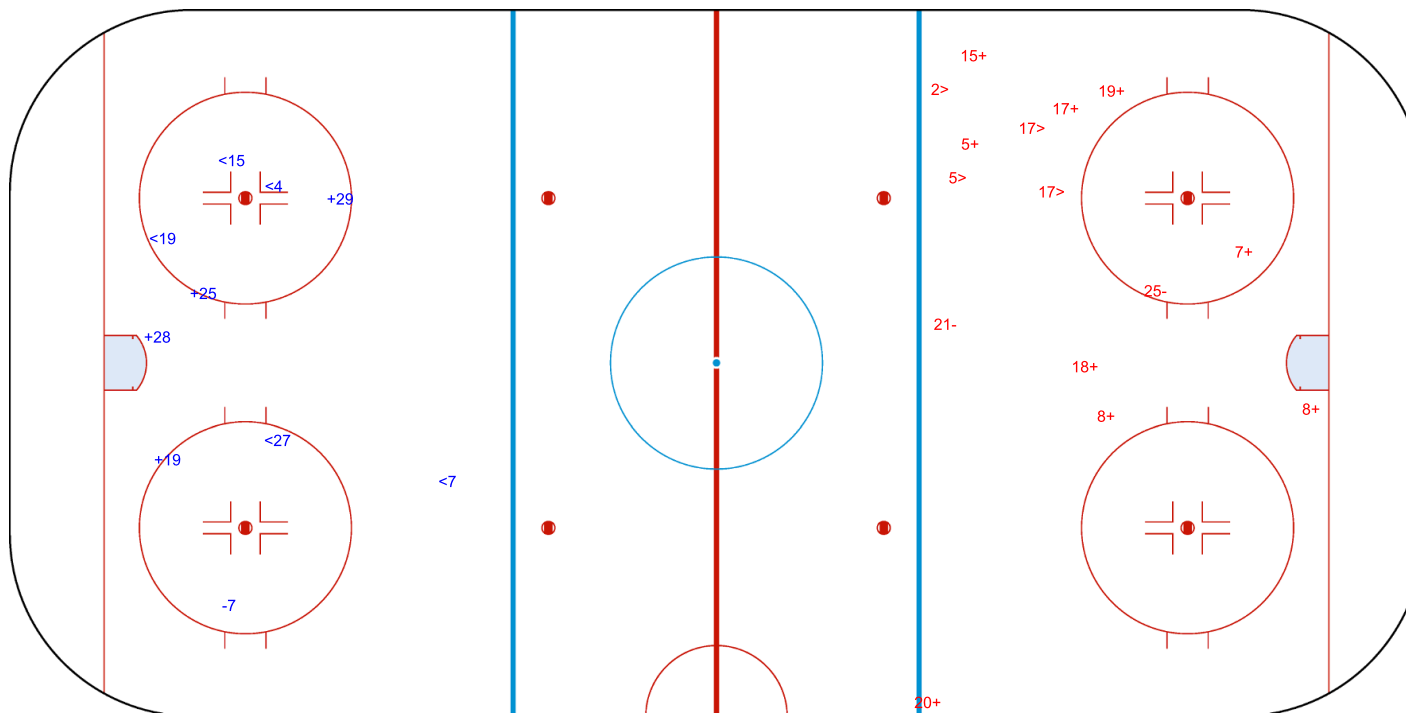

SHOT CHART
SWE - SUI

Shots by SWE
Goals (o): 0
SSG (+): 4
SSP (-): 5
SPG (-): 1

GK 29 of SUI

1st Period

Shots by SUI
Goals (o): 0
SSG (+): 9
SSP (>): 4
SPG (-): 2

GK 1 of SWE

Legend:	
GK	Goalkeeper
SPG	Shots past goal
SSG	Shots saved by goalkeeper
SSP	Shots saved by player