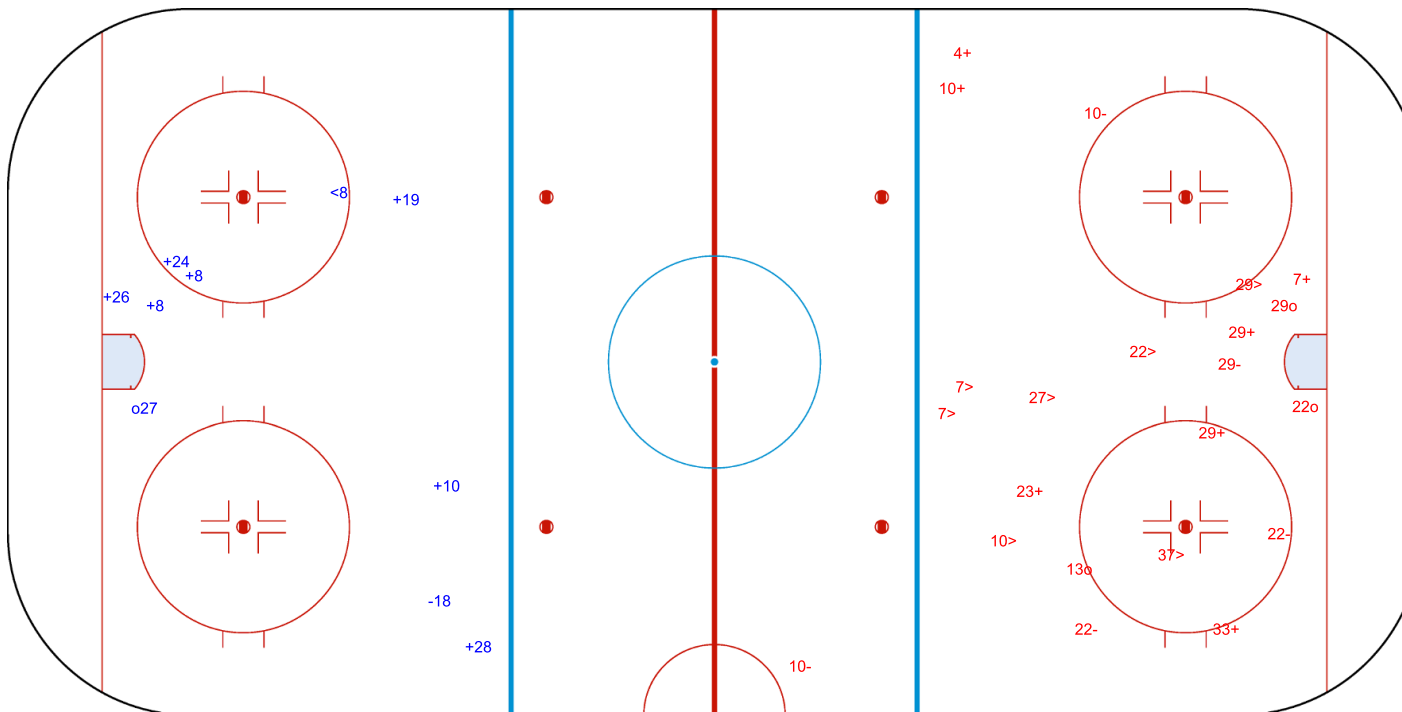

SHOT CHART  
FIN - GER

FIN → 1st Period ← GER

Shots by GER  
Goals (o): 1    SSG (+): 7  
SSP (<): 1    SPG (-): 1

GK 1 of FIN

Shots by FIN  
Goals (o): 3    SSG (+): 7  
SSP (>): 7    SPG (-): 5

GK 29 of GER