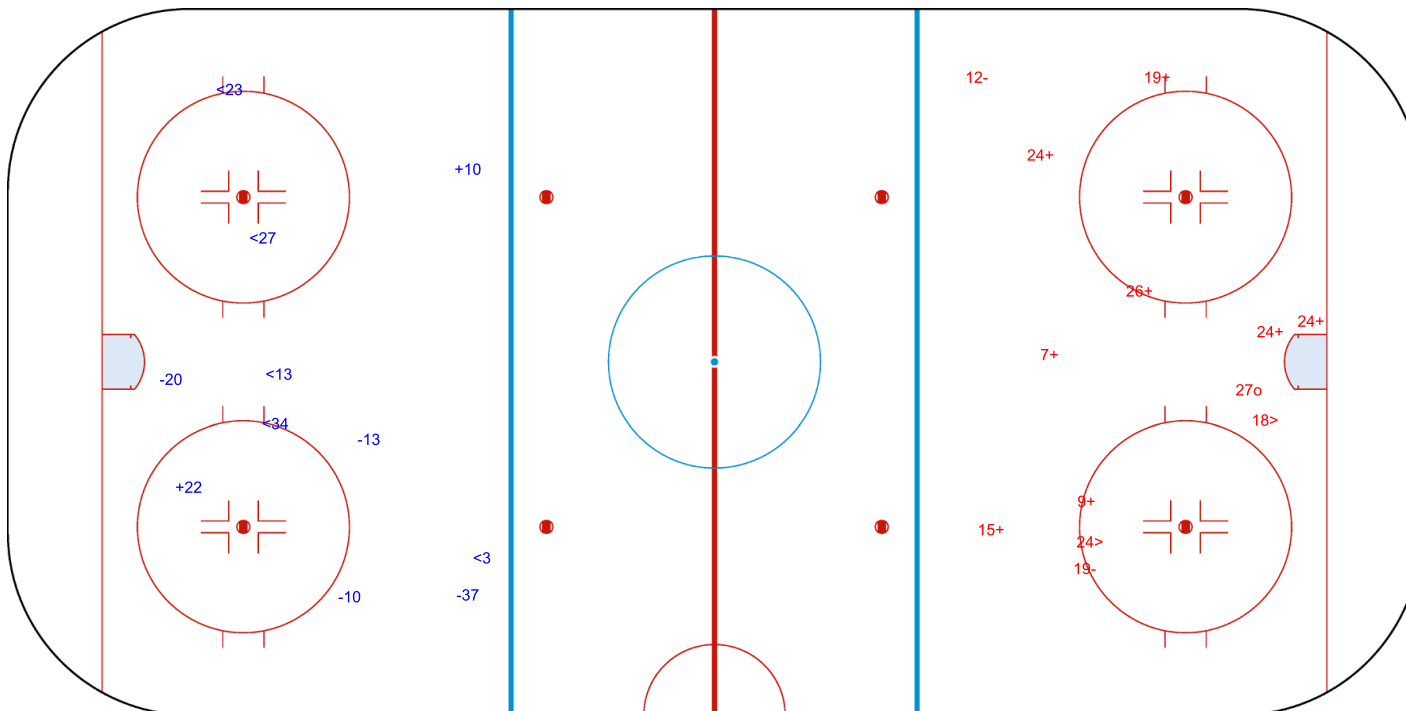

Shots by FIN

Goals (o): 0

SSP (<): 5

SSG (+): 2

SPG (-): 4

GK 29 of GER

2nd Period

Shots by GER