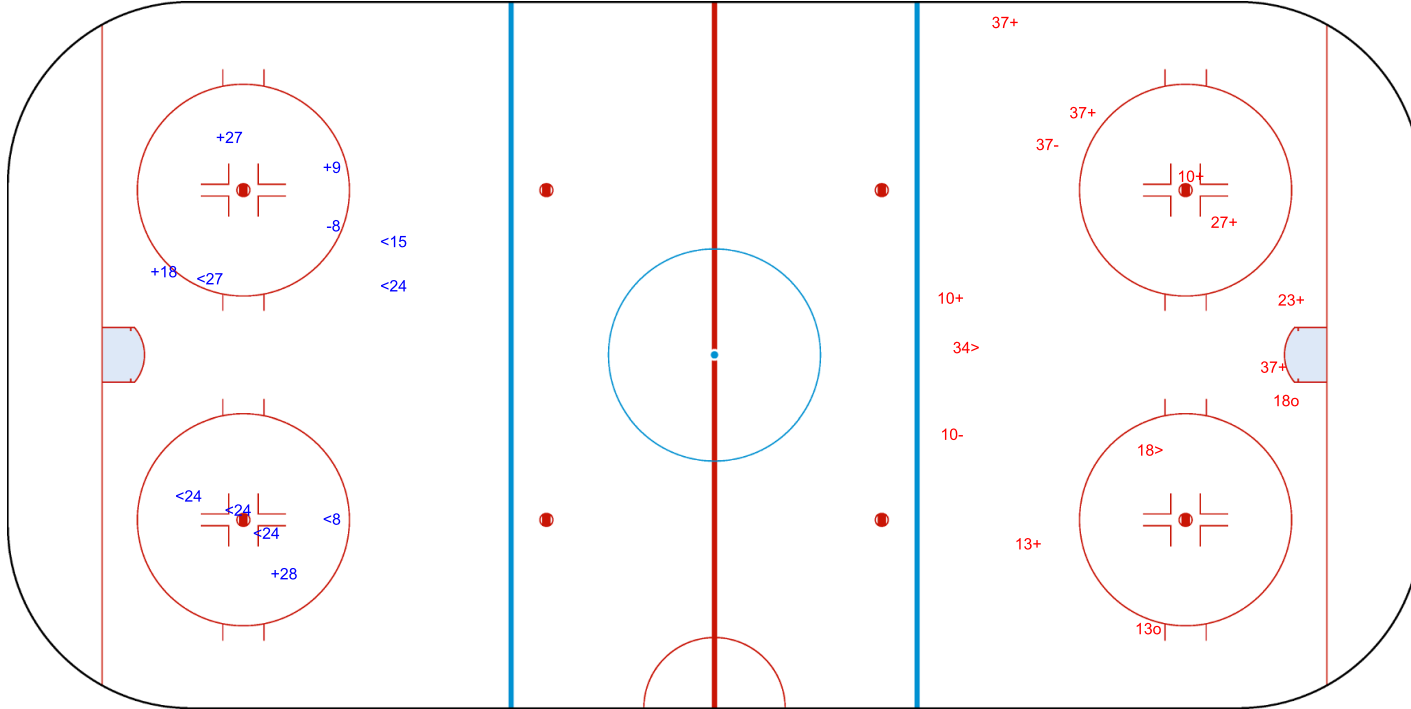

Shots by GER

Goals (o): 0   SSG (+): 4
SSP (<): 7   SPG (-): 1

GK 1 of FIN

FIN → 3rd Period ← GER

Shots by FIN

Goals (o): 2   SSG (+): 8
SSP (>): 2   SPG (-): 2

GK 29 of GER

Legend:		
GK	Goalkeeper	
SPG	Shots past goal	
SSG	Shots saved by goalkeeper	
SSP	Shots saved by player